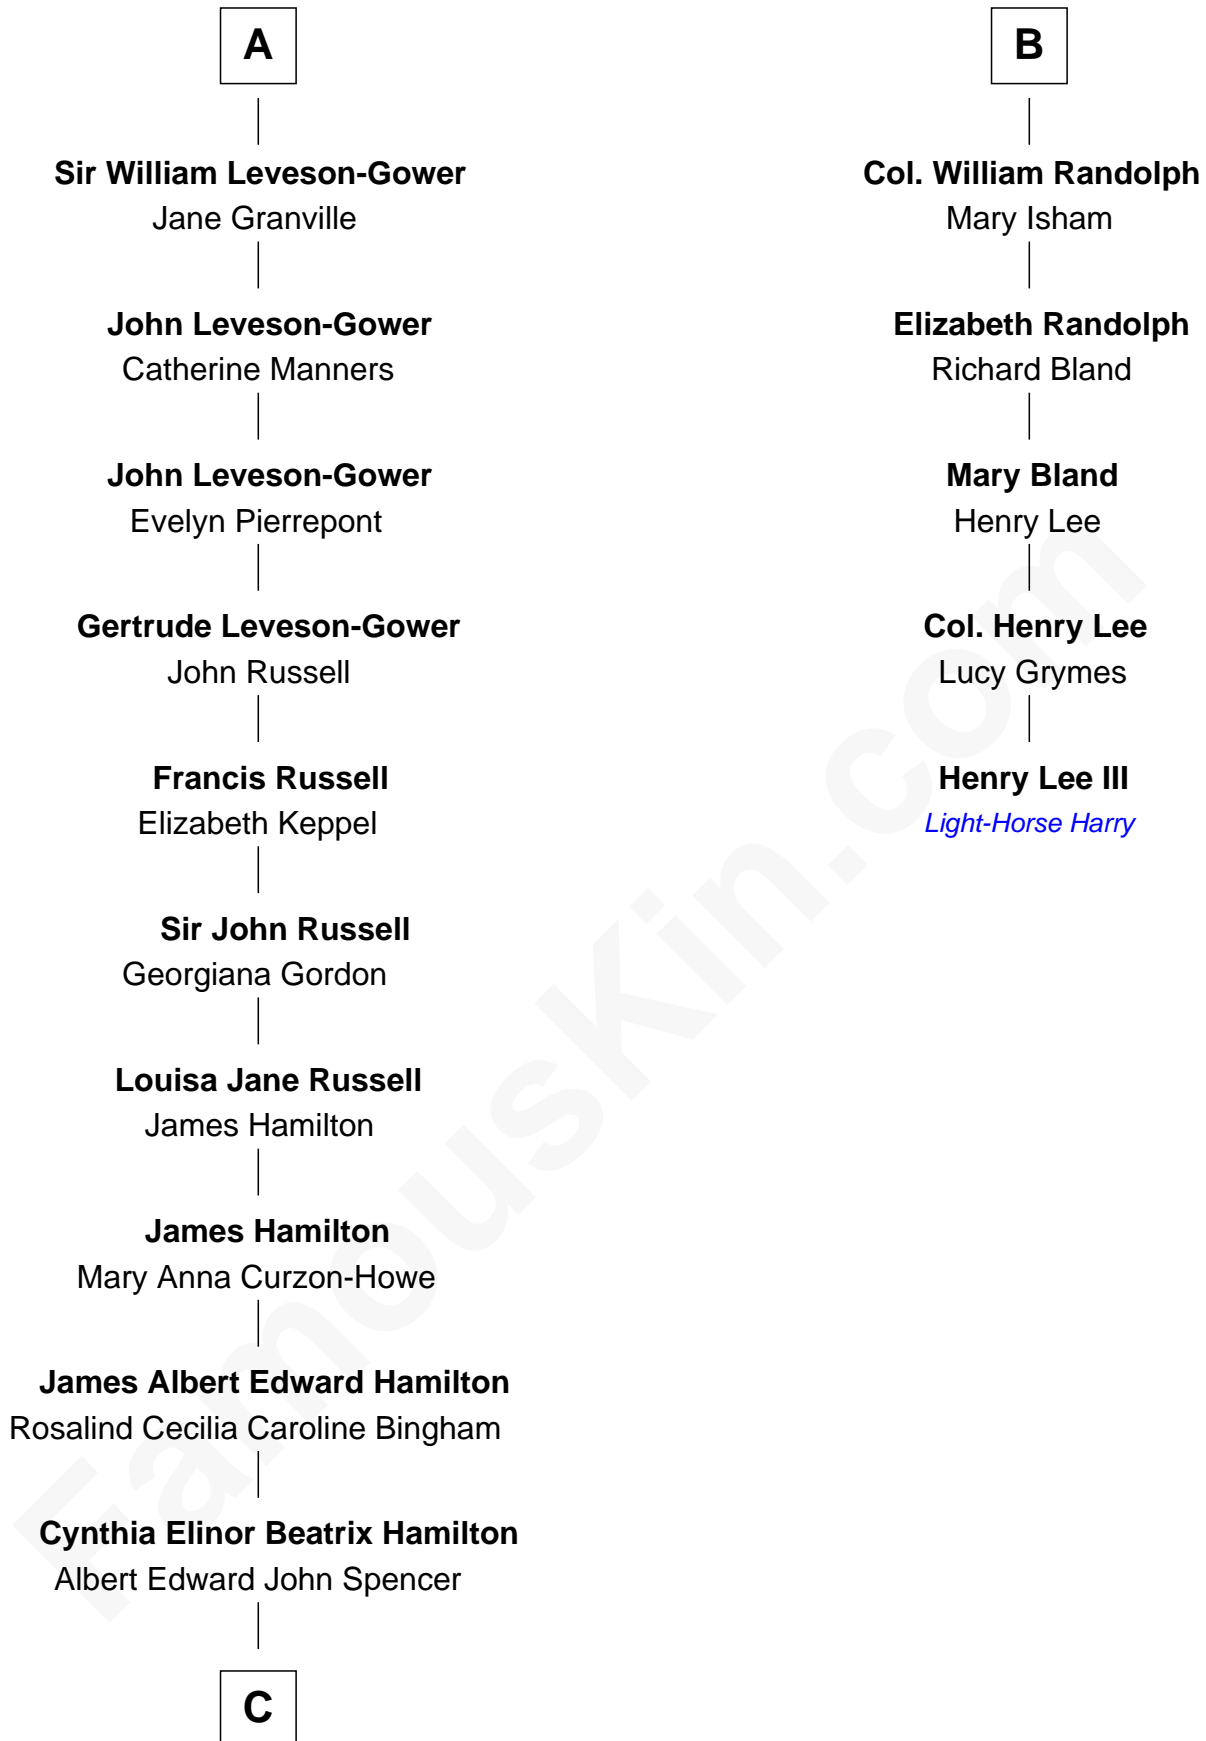

FamousKin.com Relationship Chart of

Princess Diana

Princess of Wales

11th cousin 7 times removed of

Henry Lee III

9th Governor of Virginia

Katherine Howard

Sir Edward Neville

Richard Lane

Dorothy Lane

William Randolph

Richard Randolph

Elizabeth Ryland

B

C

Edward John Spencer
Frances Ruth Burke Roche