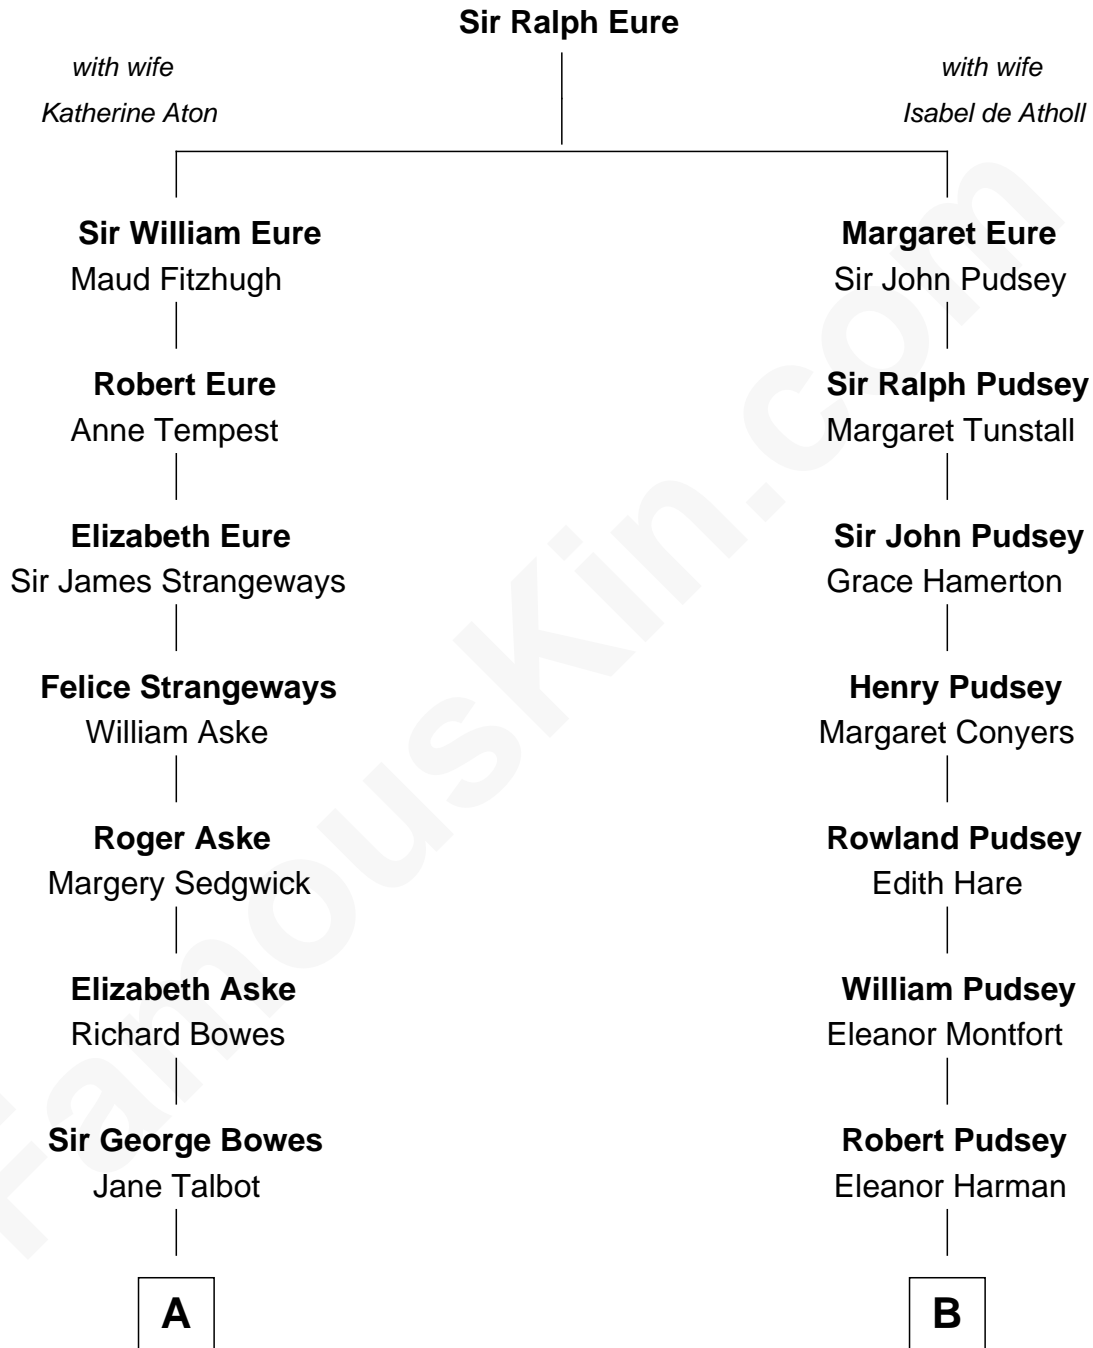

**FamousKin.com**  
**Relationship Chart of**  
**Princess Diana**  
*Princess of Wales*

15th cousin 5 times removed of  
**General Robert E. Lee**  
*Confederate Army - U.S. Civil War*

**C**

**James Albert Edward Hamilton**  
Rosalind Cecilia Caroline Bingham

**Cynthia Elinor Beatrix Hamilton**  
Albert Edward John Spencer

**Edward John Spencer**  
Frances Ruth Burke Roche

**Princess Diana**  
*Princess of Wales*

FamousKin.com