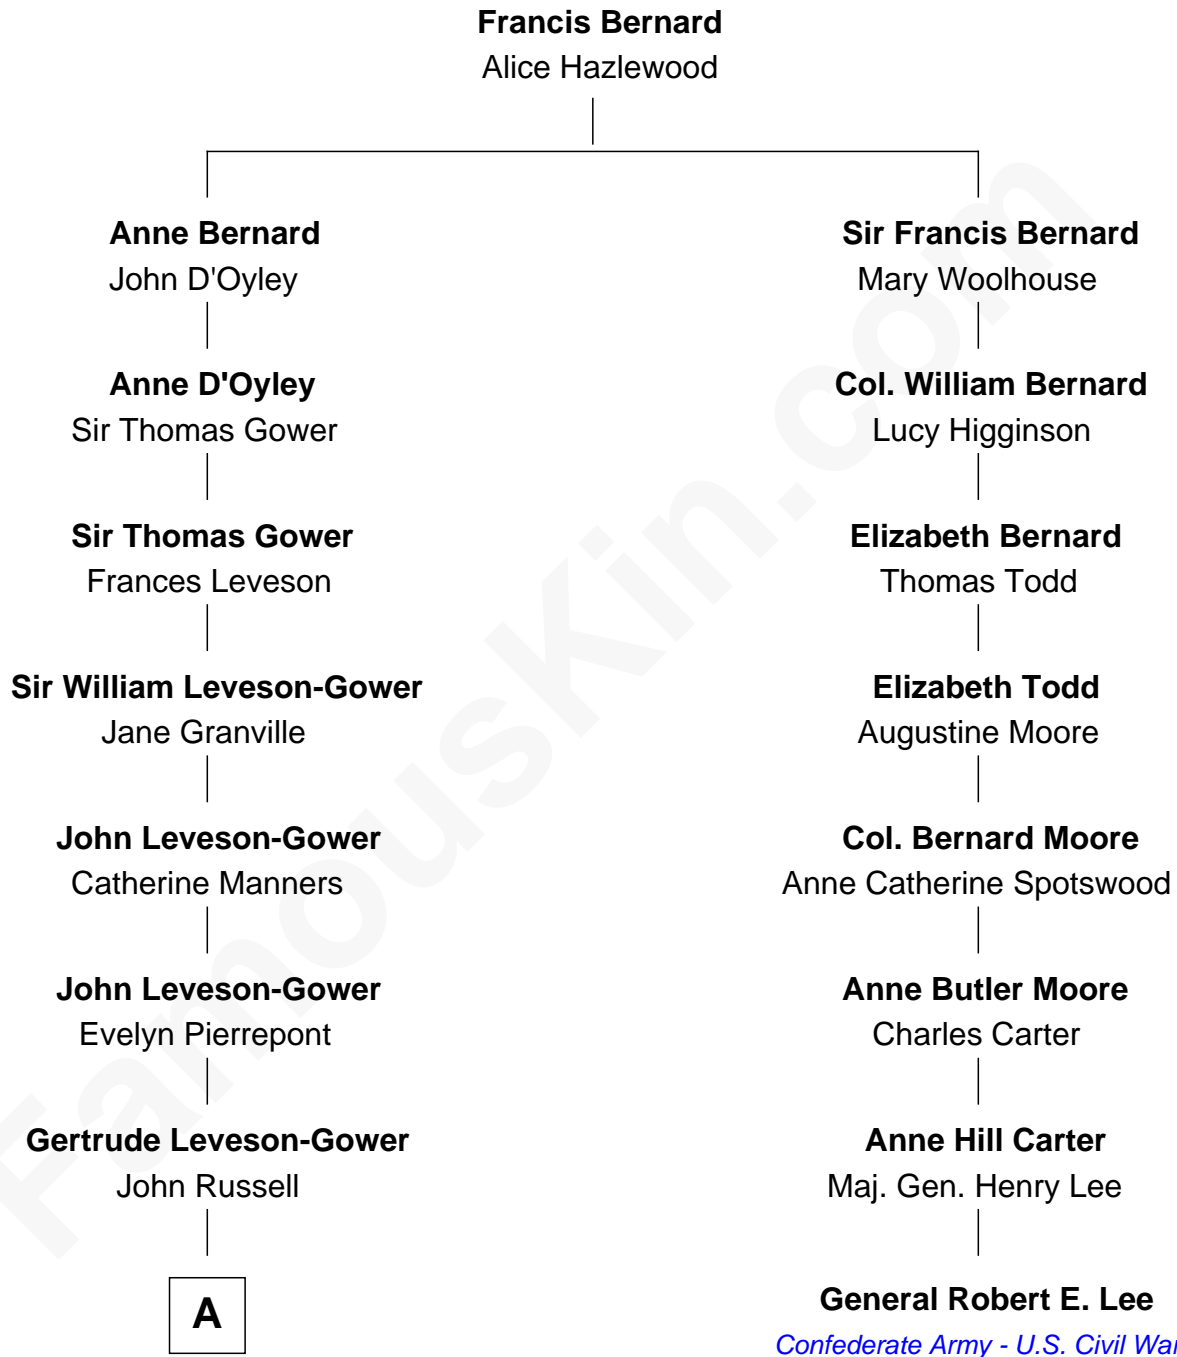

## Relationship Chart of

### Princess Diana

*Princess of Wales*

7th cousin 7 times removed of

**General Robert E. Lee**  
*Confederate Army - U.S. Civil War*

**A**

Francis Russell

Elizabeth Keppel

Sir John Russell

Albert Edward John Spencer

Edward John Spencer

Frances Ruth Burke Roche

Princess Diana

*Princess of Wales*