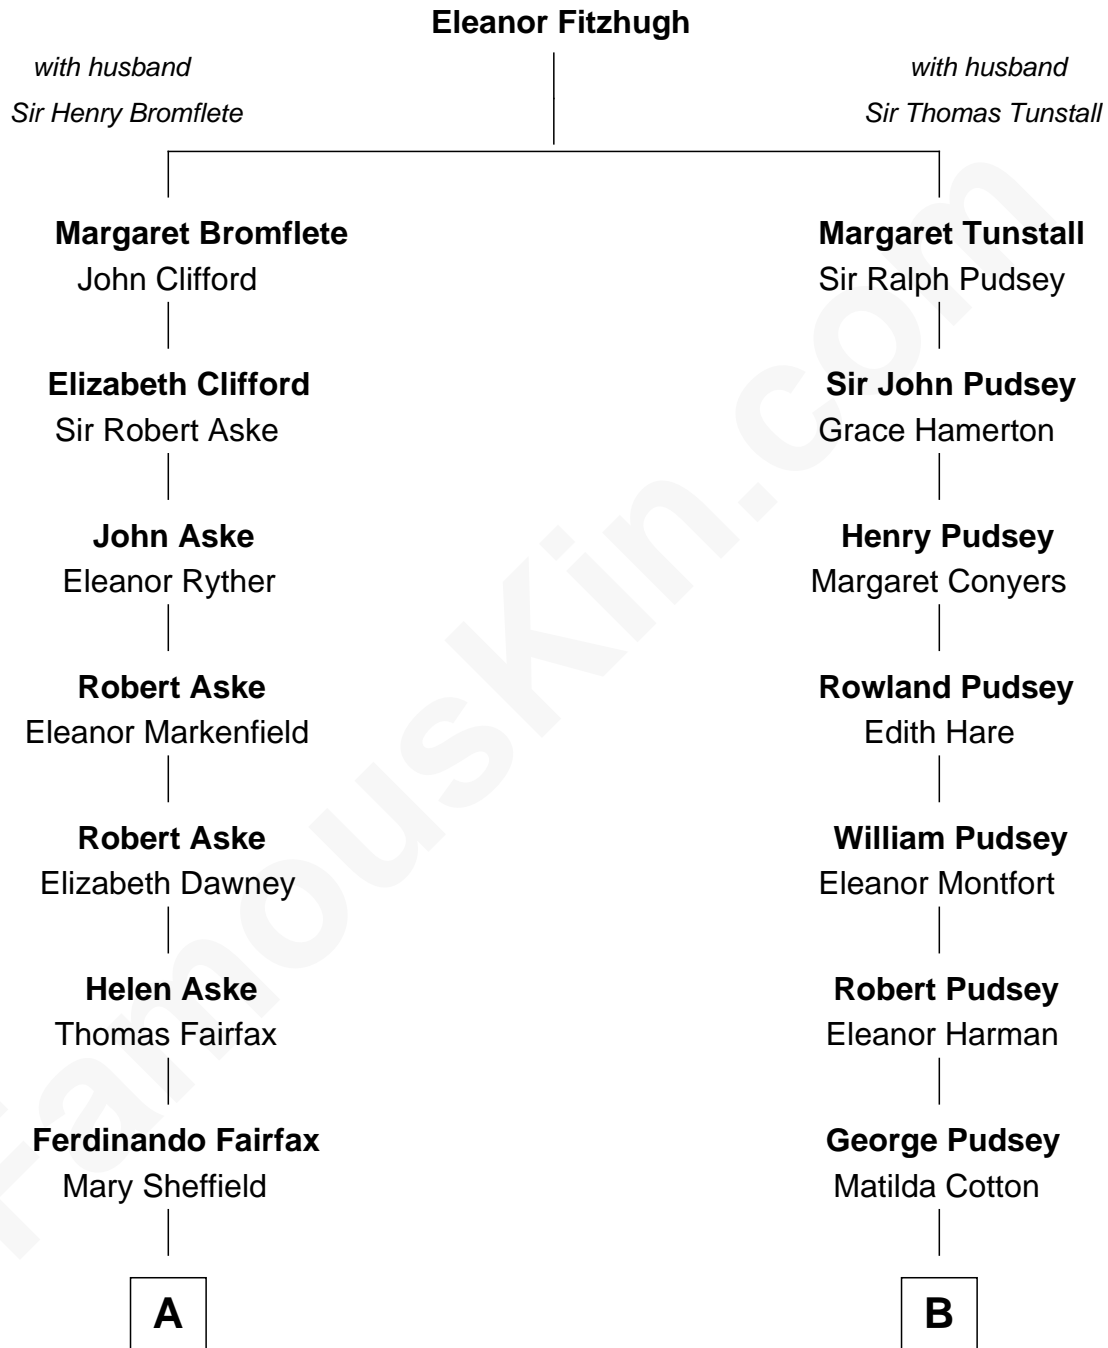

FamousKin.com

Relationship Chart of

Princess Diana

Princess of Wales

14th cousin 4 times removed of

General Robert E. Lee

Confederate Army - U.S. Civil War

C

Edward John Spencer
Frances Ruth Burke Roche

Princess Diana
Princess of Wales

FamousKin.com