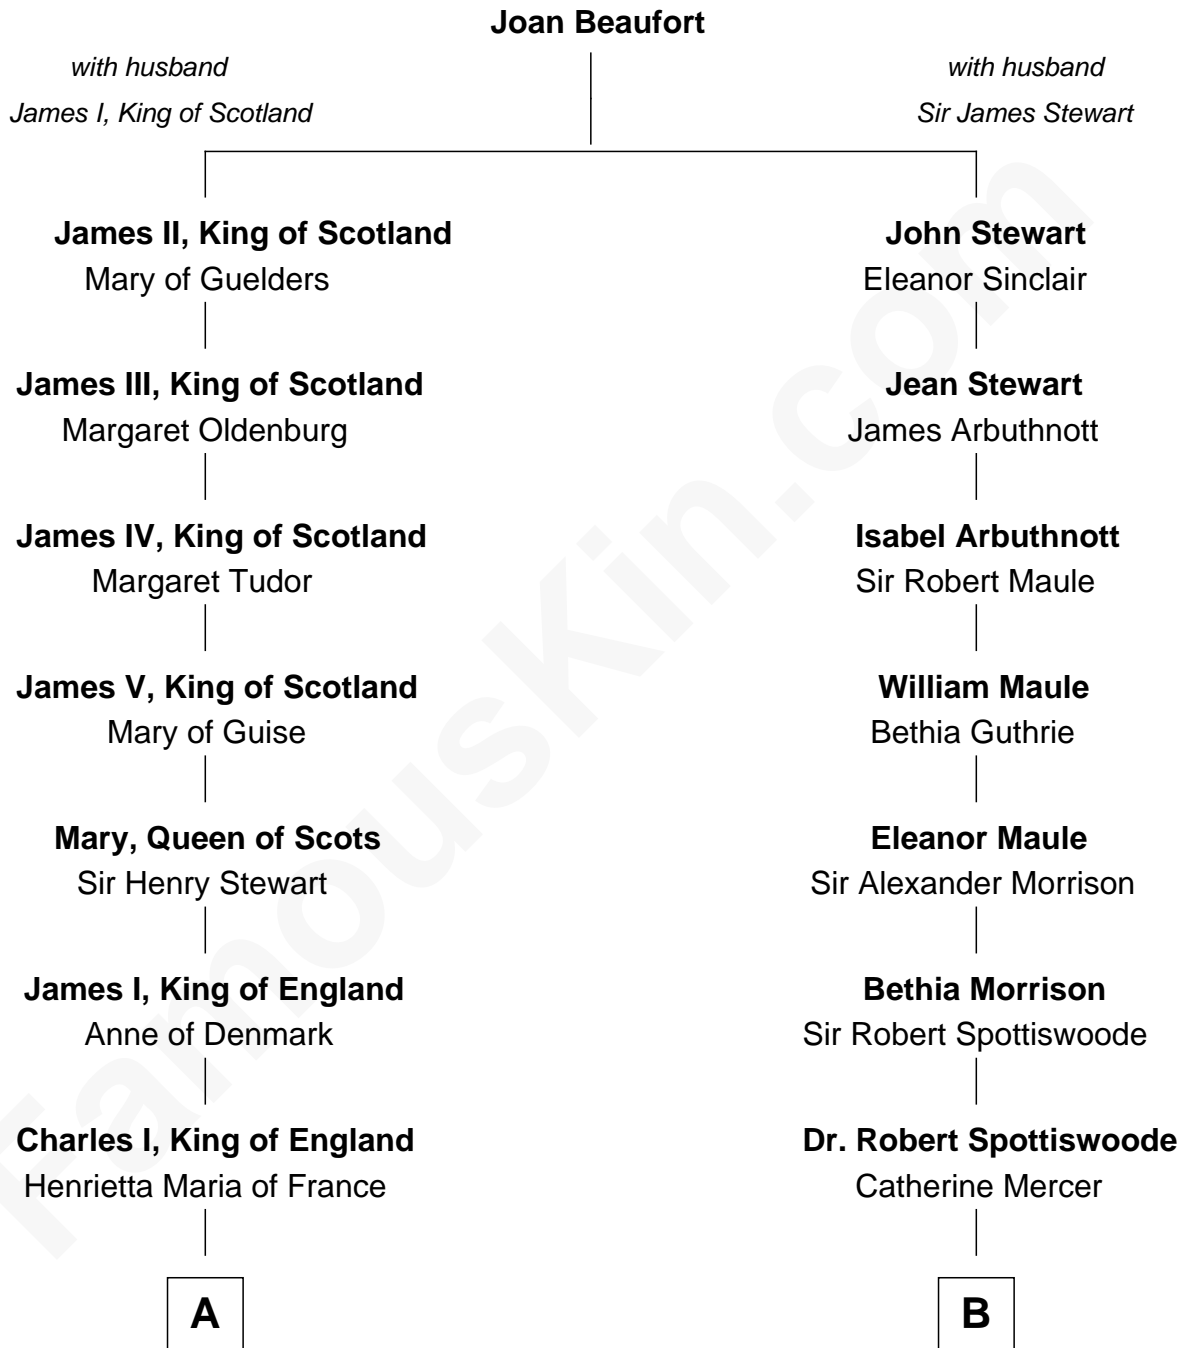

# FamousKin.com Relationship Chart of

**Princess Diana**

*Princess of Wales*

11th cousin 6 times removed of

**General Robert E. Lee**

*Confederate Army - U.S. Civil War*

**A**

**Charles II, King of England**

Barbara Villiers

**Henry FitzRoy**

Isabella Bennet

**Charles FitzRoy**

Henrietta Somerset

**Isabella FitzRoy**

Francis Seymour-Conway

**Hugh Seymour-Conway**

Anne Horatia Waldegrave

**Sir Horace Beauchamp Seymour**

Elizabeth Malet Palk

**Adelaide Horatia Elizabeth Seymour**

Frederick Spencer

**Charles Robert Spencer**

Margaret Baring

**Albert Edward John Spencer**