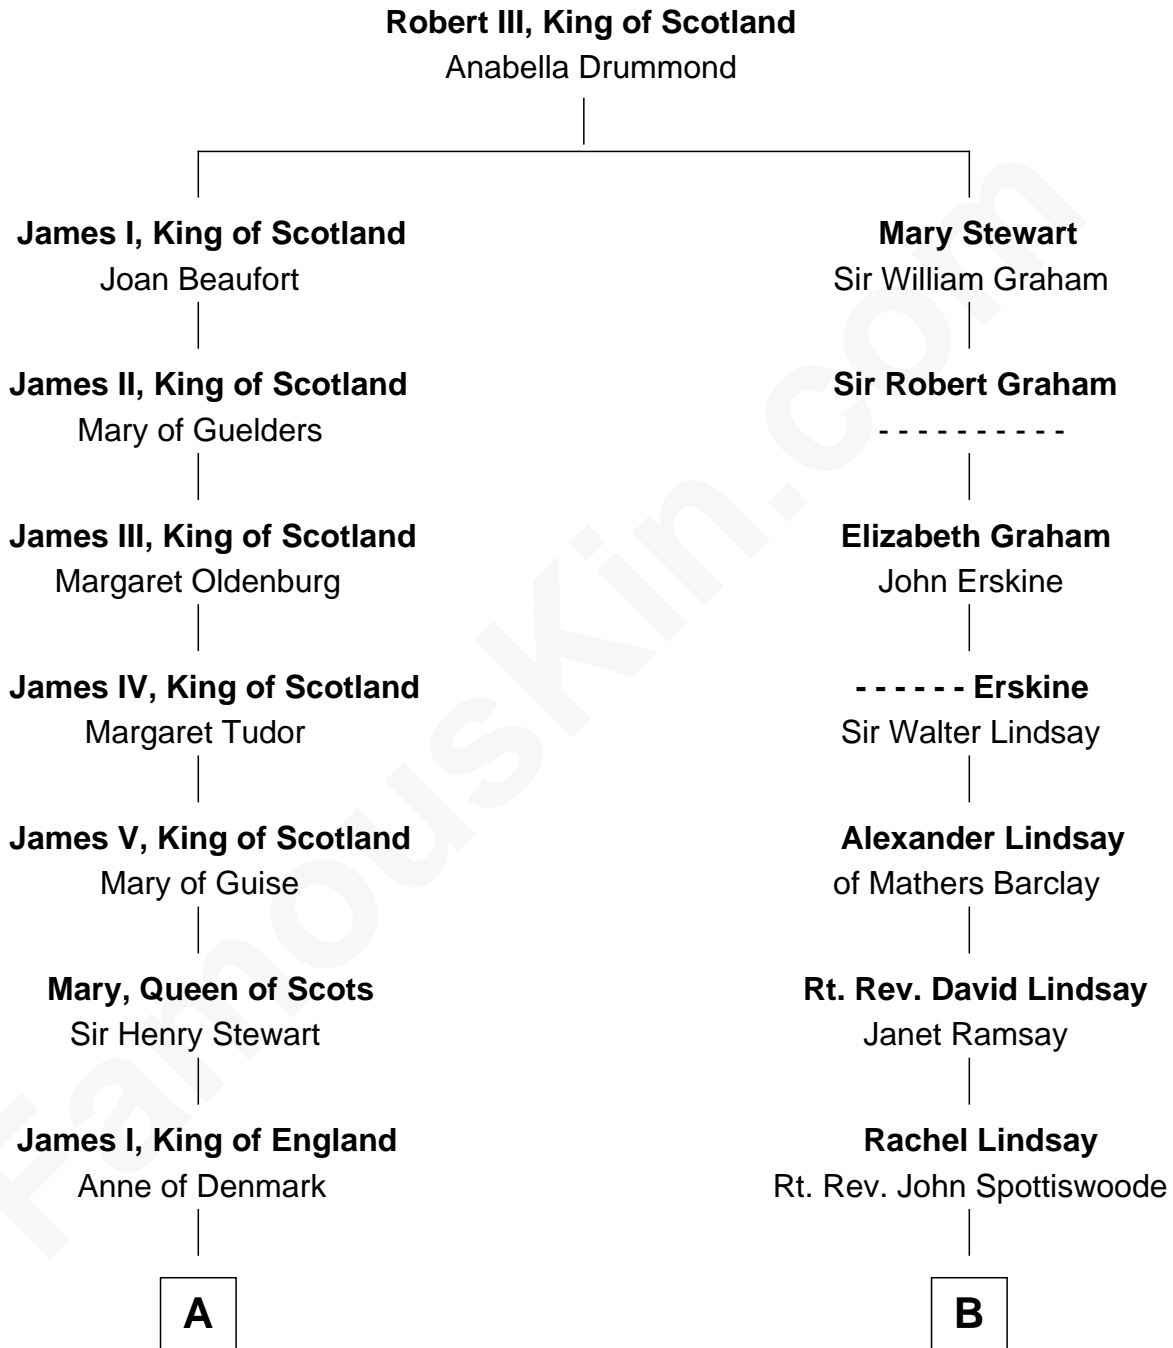

FamousKin.com
Relationship Chart of
Princess Diana
Princess of Wales

13th cousin 5 times removed of
General Robert E. Lee
Confederate Army - U.S. Civil War

C

Edward John Spencer
Frances Ruth Burke Roche

Princess Diana
Princess of Wales

FamousKin.com