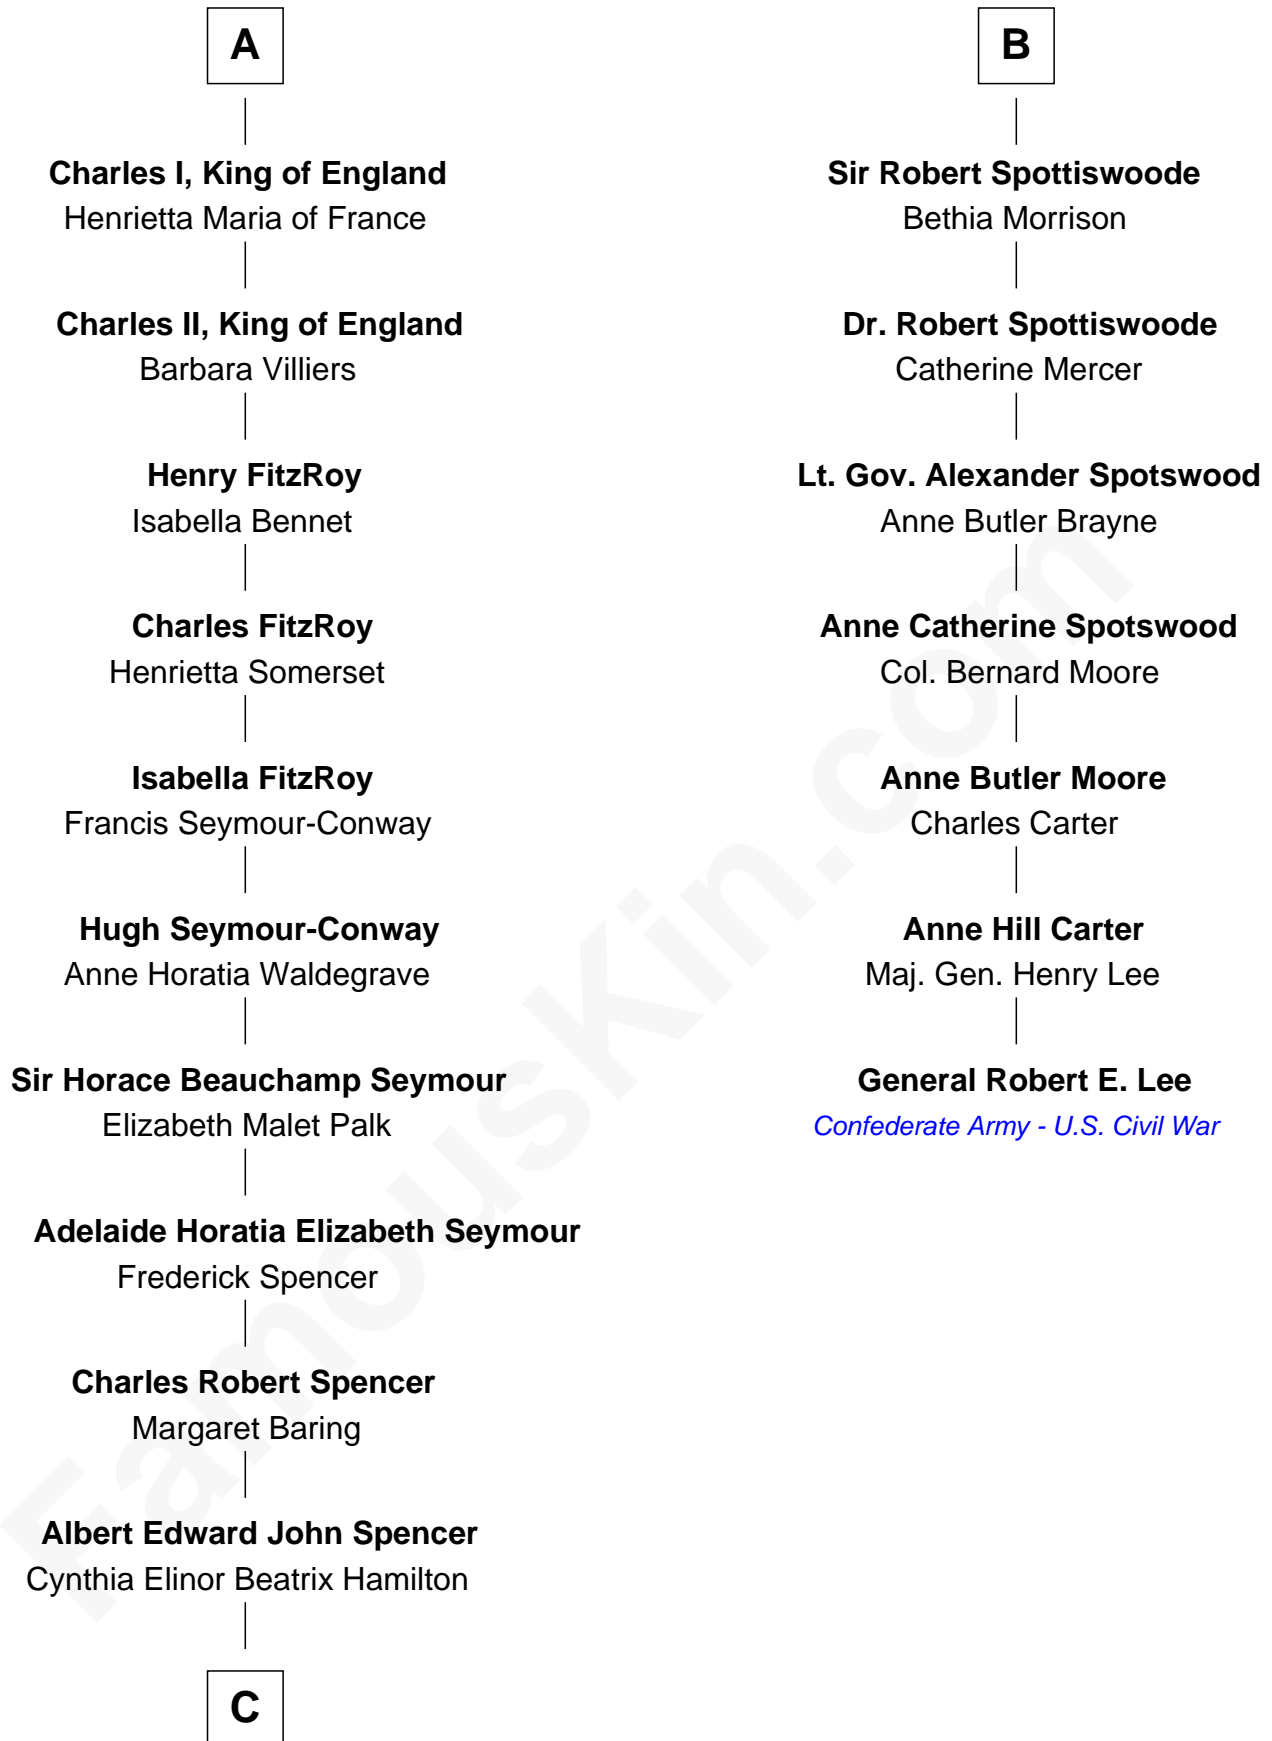

FamousKin.com
Relationship Chart of
Princess Diana
Princess of Wales

13th cousin 5 times removed of
General Robert E. Lee
Confederate Army - U.S. Civil War

C

Edward John Spencer
Frances Ruth Burke Roche

Princess Diana
Princess of Wales

FamousKin.com