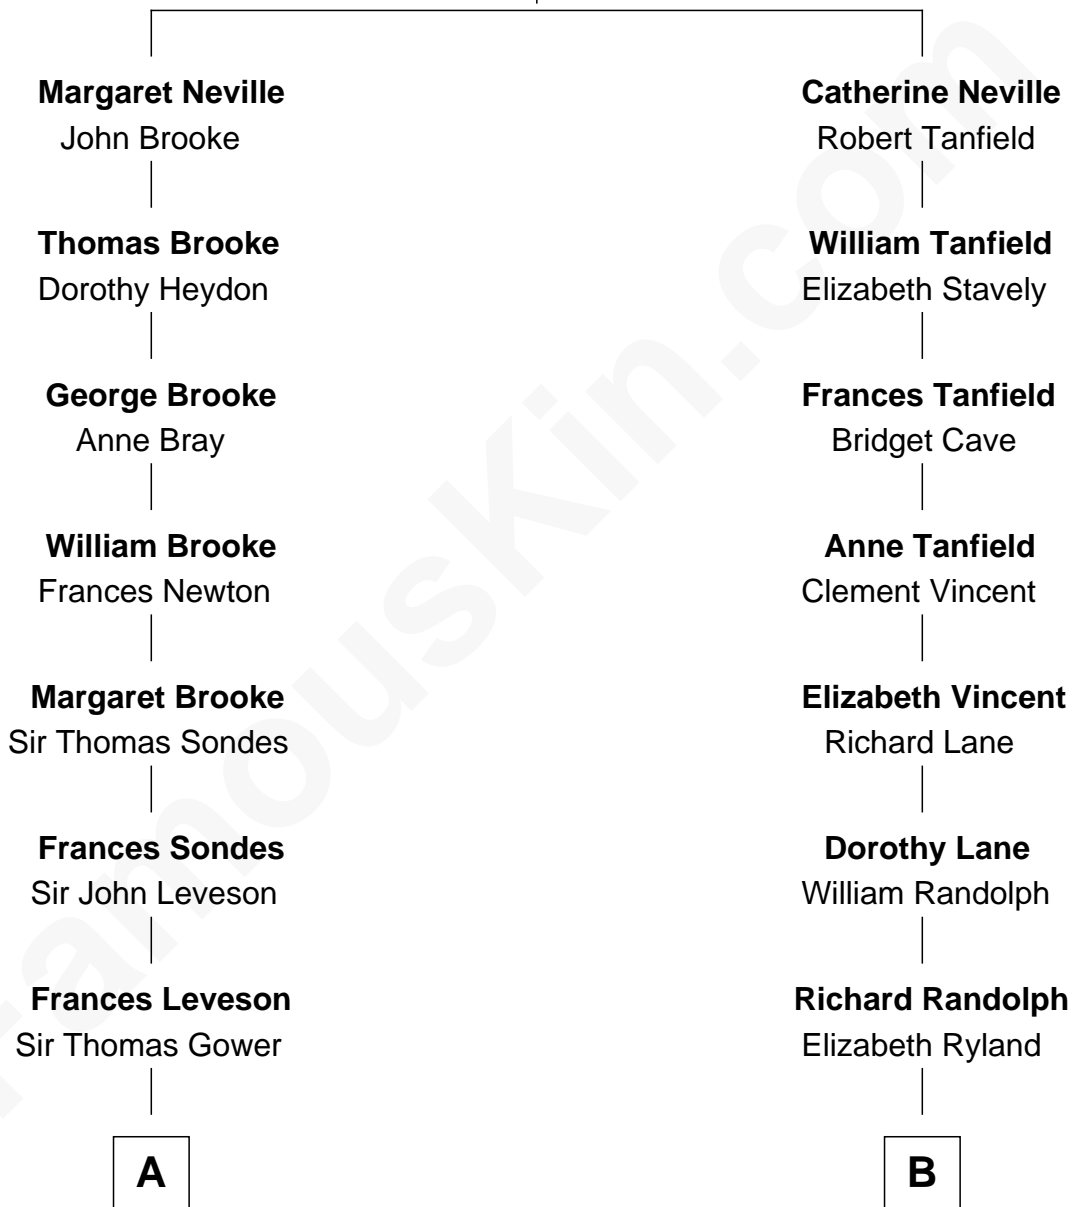

FamousKin.com Relationship Chart of

Princess Diana

Princess of Wales

12th cousin 6 times removed of

General Robert E. Lee

Confederate Army - U.S. Civil War

Katherine Howard

Sir Edward Neville

C

Edward John Spencer
Frances Ruth Burke Roche

Princess Diana
Princess of Wales

FamousKin.com