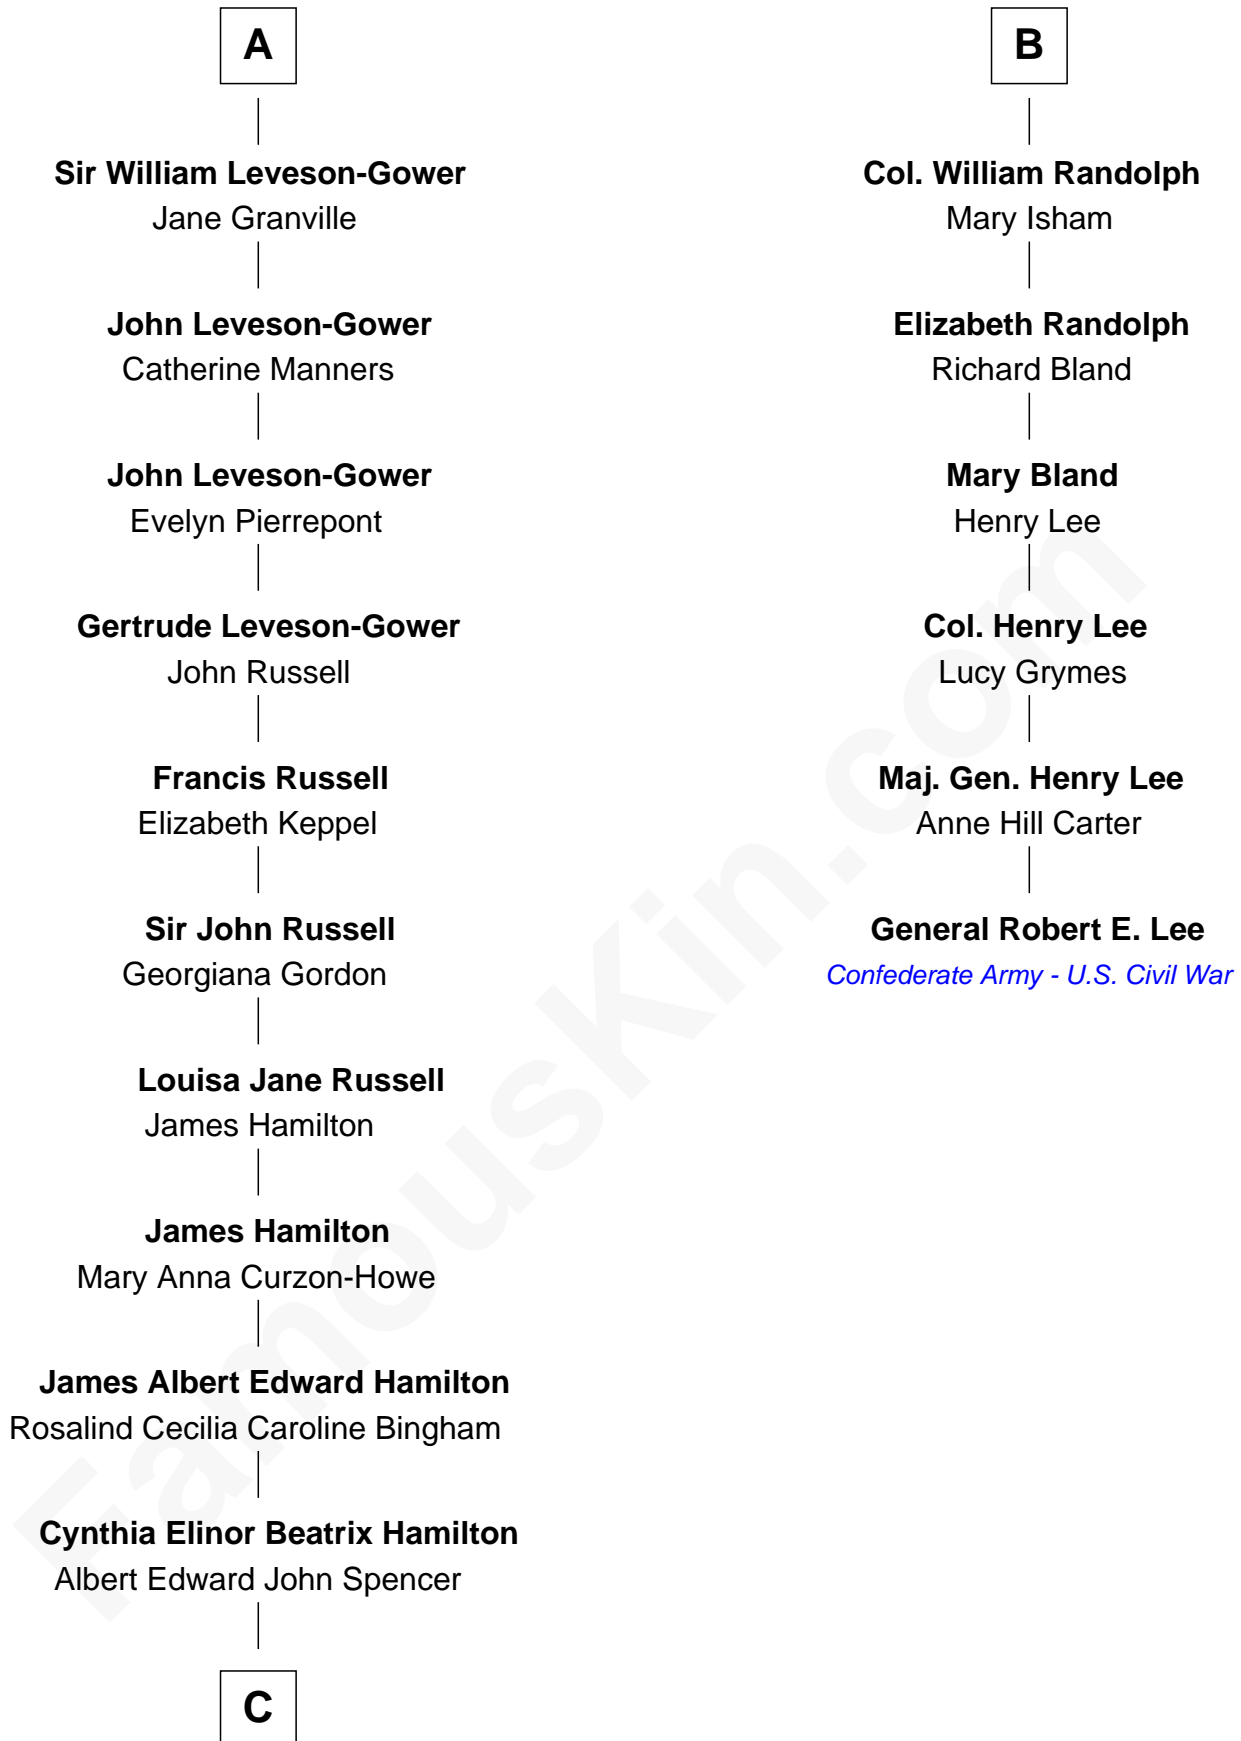

FamousKin.com Relationship Chart of

Princess Diana

Princess of Wales

12th cousin 6 times removed of

General Robert E. Lee

Confederate Army - U.S. Civil War

Katherine Howard

Sir Edward Neville

C

Edward John Spencer
Frances Ruth Burke Roche

Princess Diana
Princess of Wales

FamousKin.com