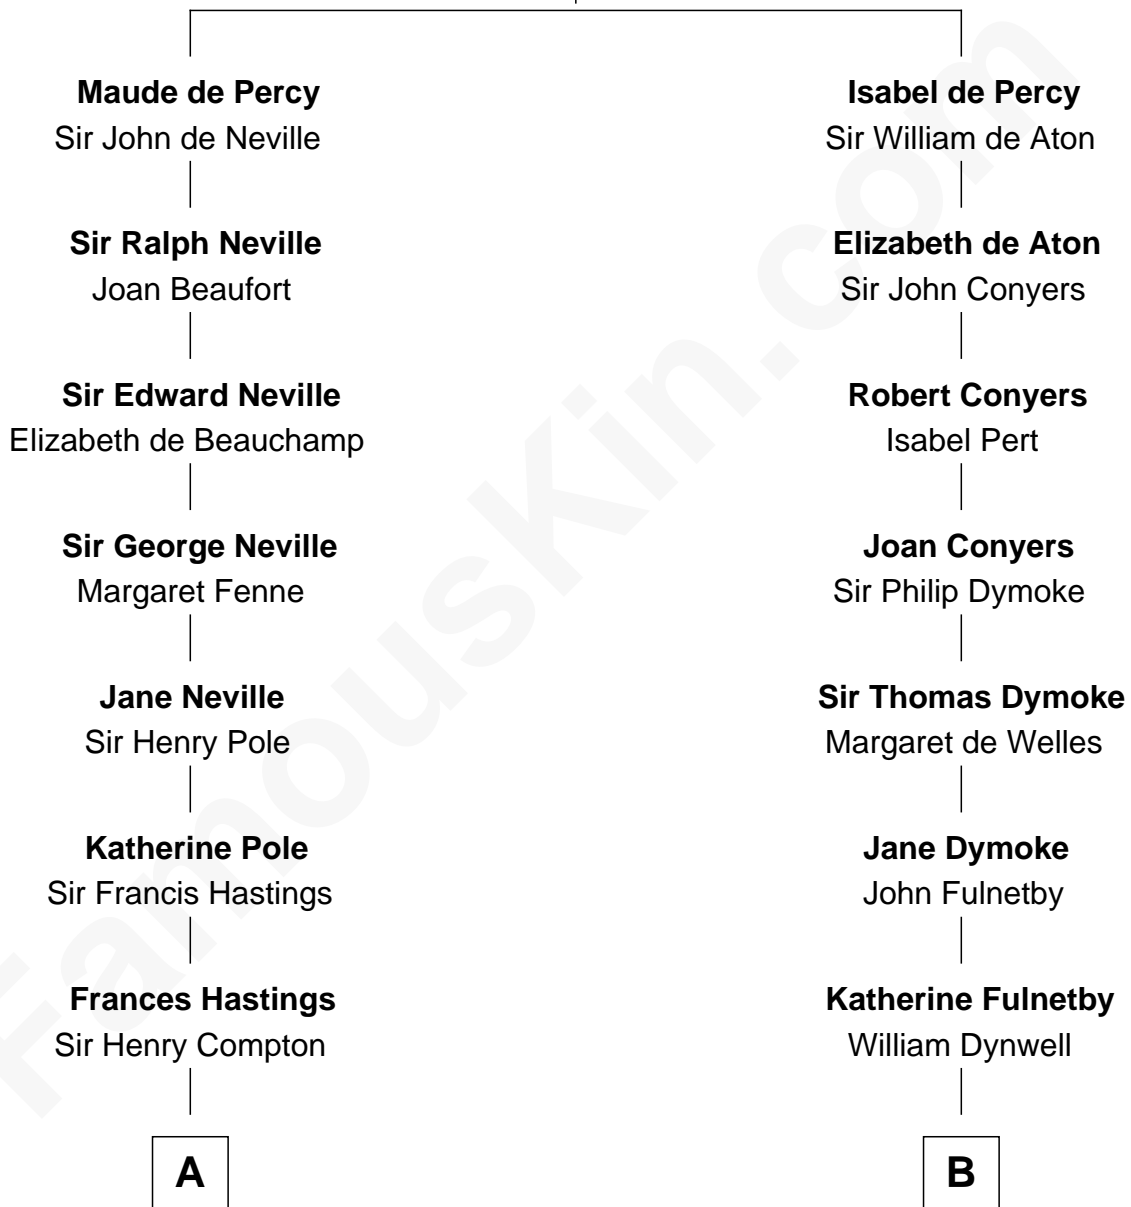

FamousKin.com Relationship Chart of

Princess Diana

Princess of Wales

18th cousin 3 times removed of

Linda Hamilton

TV and Movie Actress

Sir Henry de Percy

Idoine de Clifford

C

Edward John Spencer
Frances Ruth Burke Roche

Princess Diana
Princess of Wales

D

Stephen P. Holt
Aurelia Morgan Grimes

Taylor Holt
Frances Kyle

Dr. Richard Huckstep Holt
Mildred Alberta Derby

Barbara Kyle Holt
Dr. Carroll Stanford Hamilton