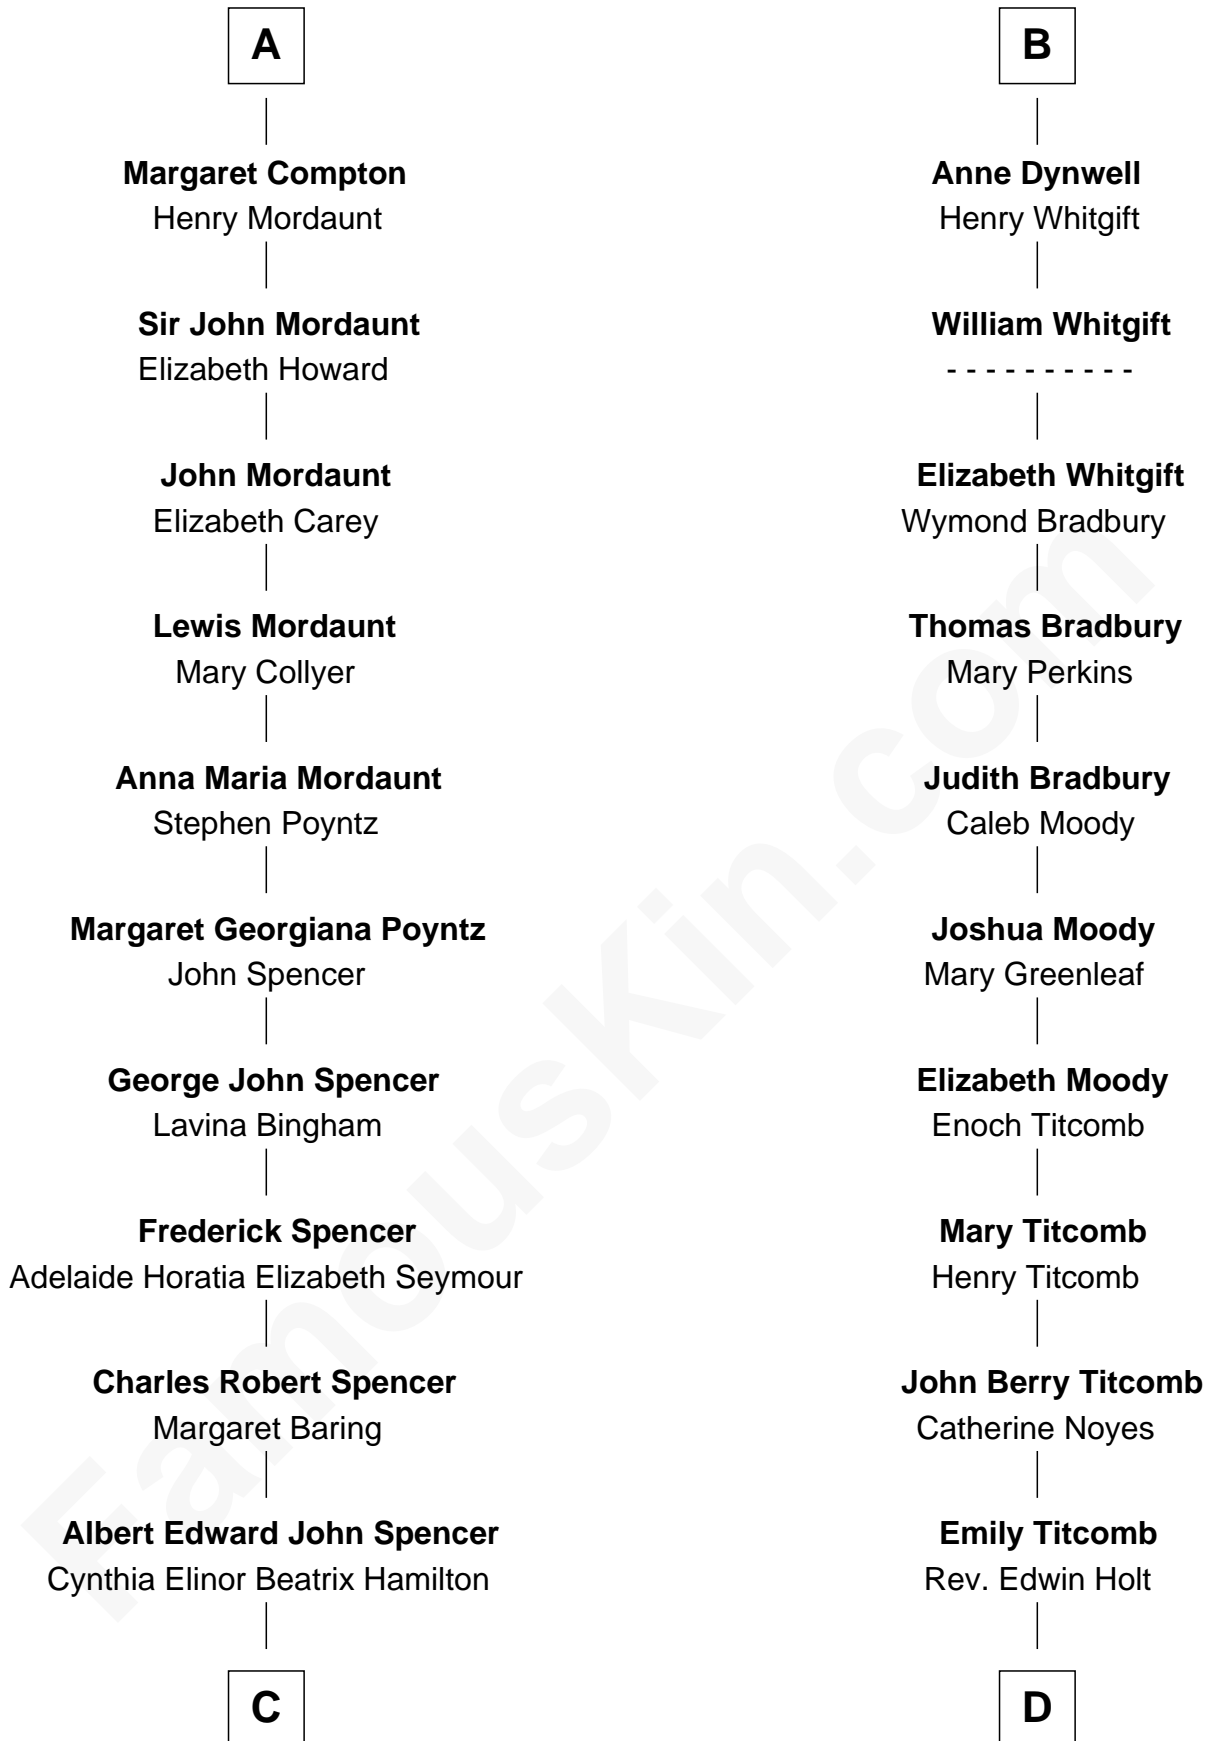

FamousKin.com Relationship Chart of

Princess Diana

Princess of Wales

18th cousin 3 times removed of

Linda Hamilton

TV and Movie Actress

Sir Henry de Percy

Idoine de Clifford

C

Edward John Spencer
Frances Ruth Burke Roche

Princess Diana
Princess of Wales

D

Stephen P. Holt
Aurelia Morgan Grimes

Taylor Holt
Frances Kyle

Dr. Richard Huckstep Holt
Mildred Alberta Derby

Barbara Kyle Holt
Dr. Carroll Stanford Hamilton