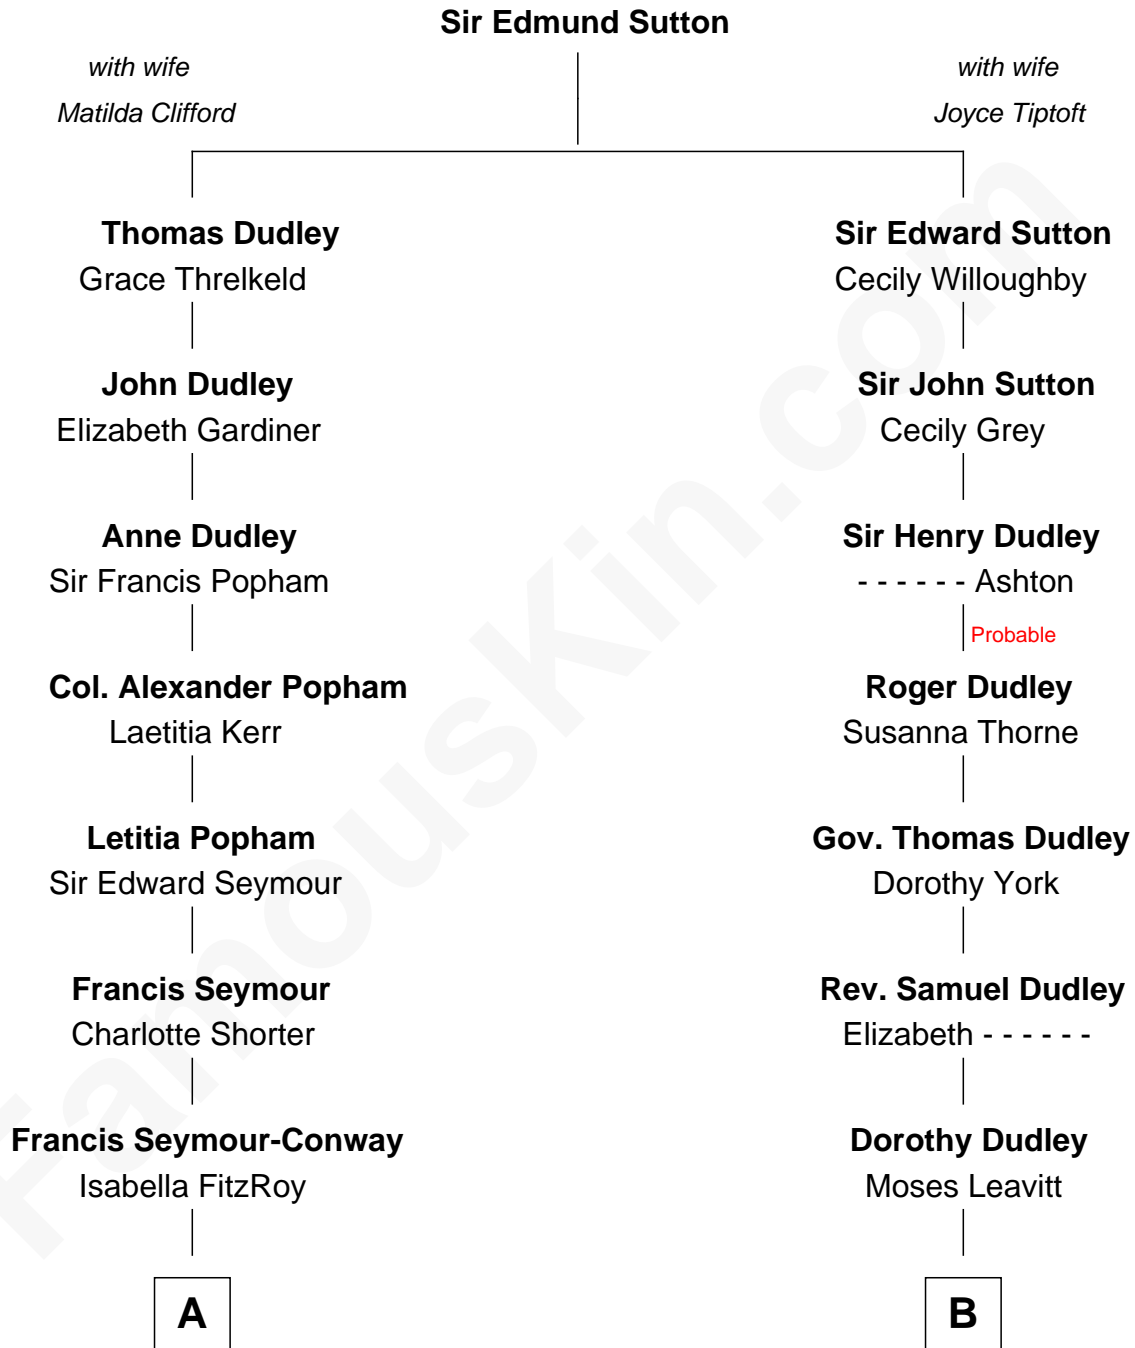

FamousKin.com

Relationship Chart of

Princess Diana

Princess of Wales

13th cousin 3 times removed of

Keri Russell
TV and Movie Actress

A

Hugh Seymour-Conway
Anne Horatia Waldegrave

Sir Horace Beauchamp Seymour
Elizabeth Malet Palk

Adelaide Horatia Elizabeth Seymour
Frederick Spencer

Charles Robert Spencer
Margaret Baring

Albert Edward John Spencer
Cynthia Elinor Beatrix Hamilton

Edward John Spencer
Frances Ruth Burke Roche