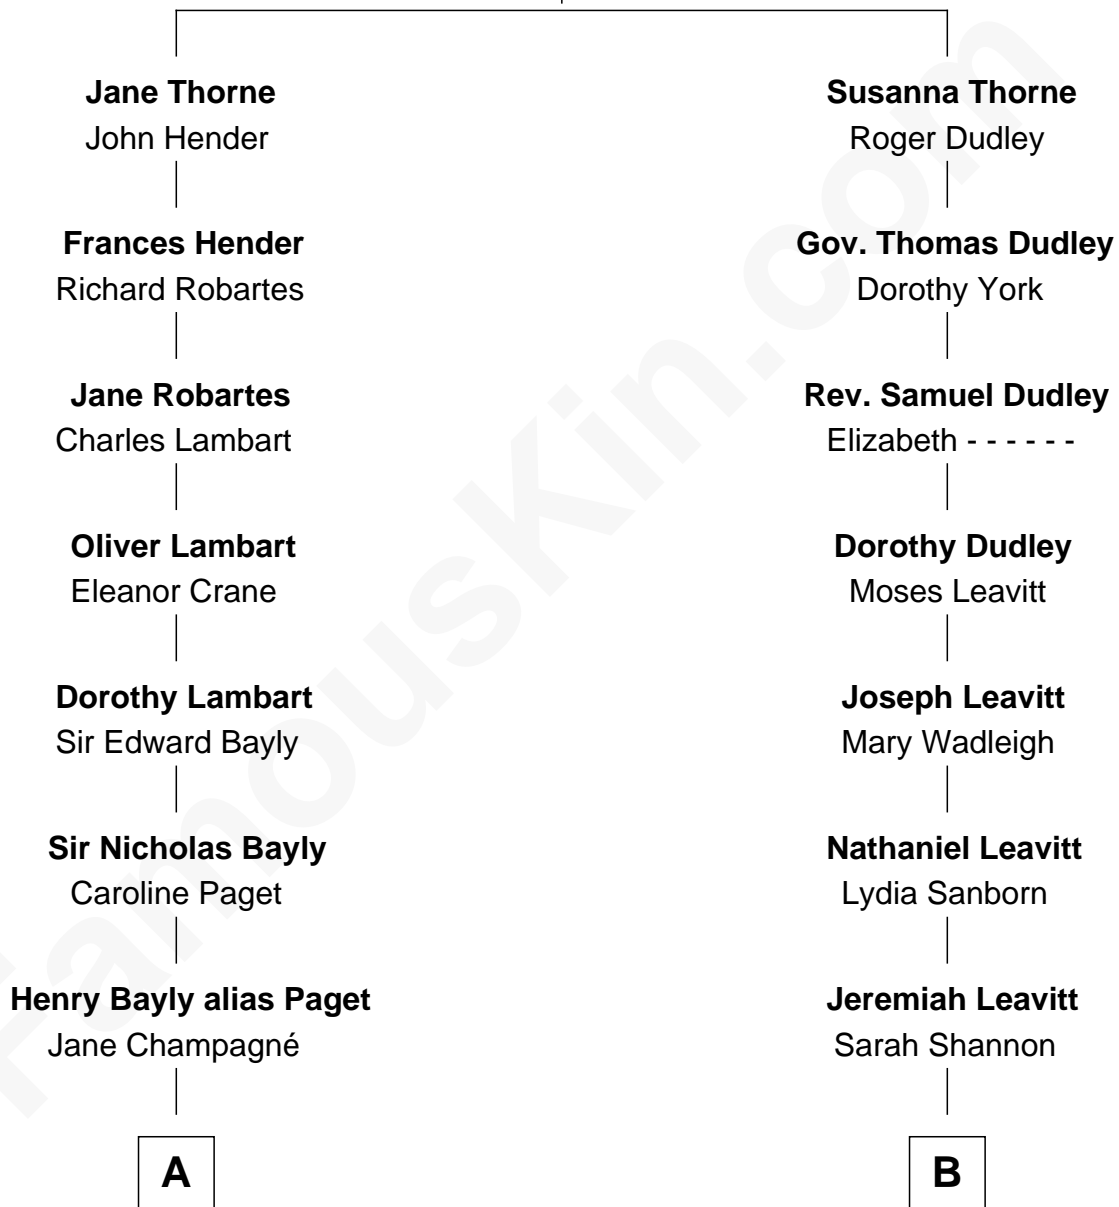

FamousKin.com Relationship Chart of

Princess Diana

Princess of Wales

13th cousin of

Keri Russell

TV and Movie Actress

Thomas Thorne

Mary Purefoy

A

Henry William Paget
Lady Caroline Elizabeth Villiers

Lady Caroline Paget
Charles Gordon-Lennox

Cecilia Catherine Gordon-Lennox
Charles George Bingham

Rosalind Cecilia Caroline Bingham
James Albert Edward Hamilton