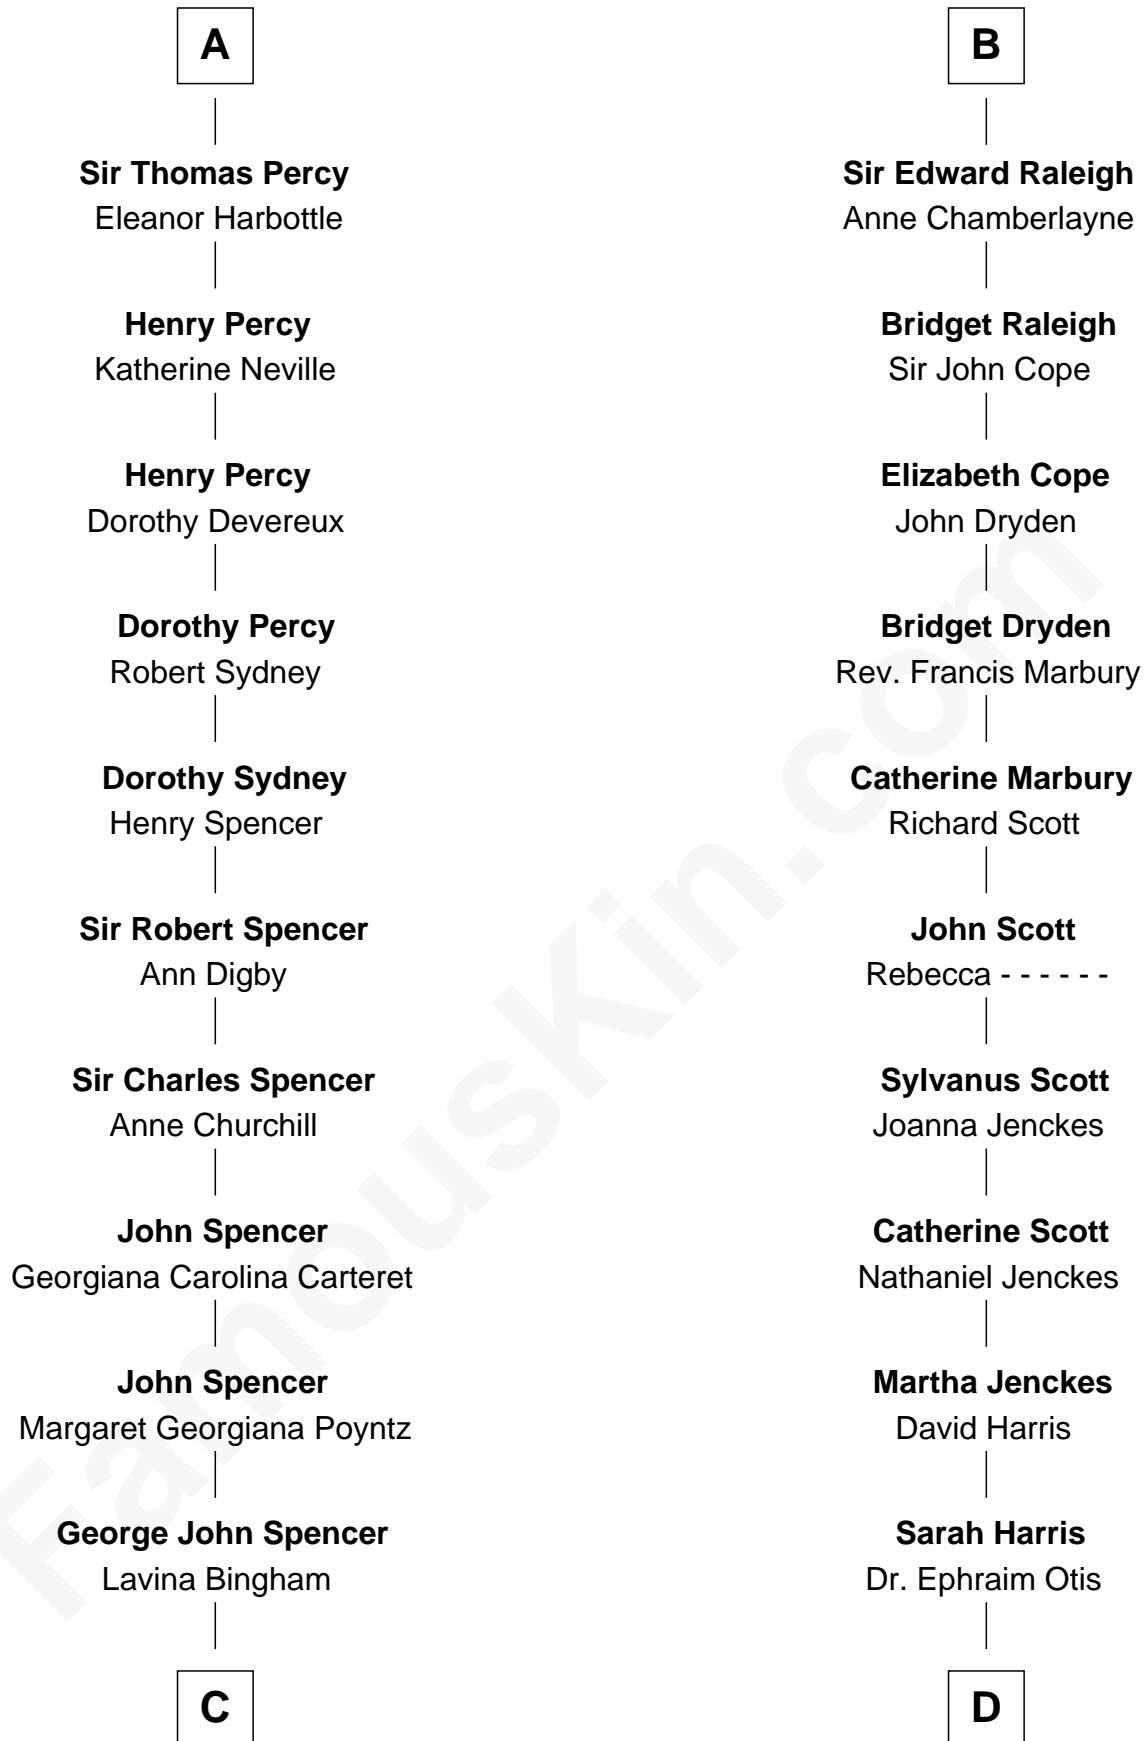

# FamousKin.com Relationship Chart of

**Princess Diana**

*Princess of Wales*

21st cousin of

**Amelia Earhart**

*Aviation Pioneer*

**Richard Fitzalan**

Alice de Saluzzo

**C**

**Frederick Spencer**  
Adelaide Horatia Elizabeth Seymour

**Charles Robert Spencer**  
Margaret Baring

**Albert Edward John Spencer**  
Cynthia Elinor Beatrix Hamilton

**Edward John Spencer**  
Frances Ruth Burke Roche

**Princess Diana**  
*Princess of Wales*

**D**

**Dr. Ephraim Otis**  
Mary Cornell

**Isaac Otis**  
Caroline Abigail Curtis

**Alfred Gideon Otis**  
Amelia Josephine Harres

**Amelia Otis**  
Edwin Stanton Earhart

**Amelia Earhart**  
*Aviation Pioneer*