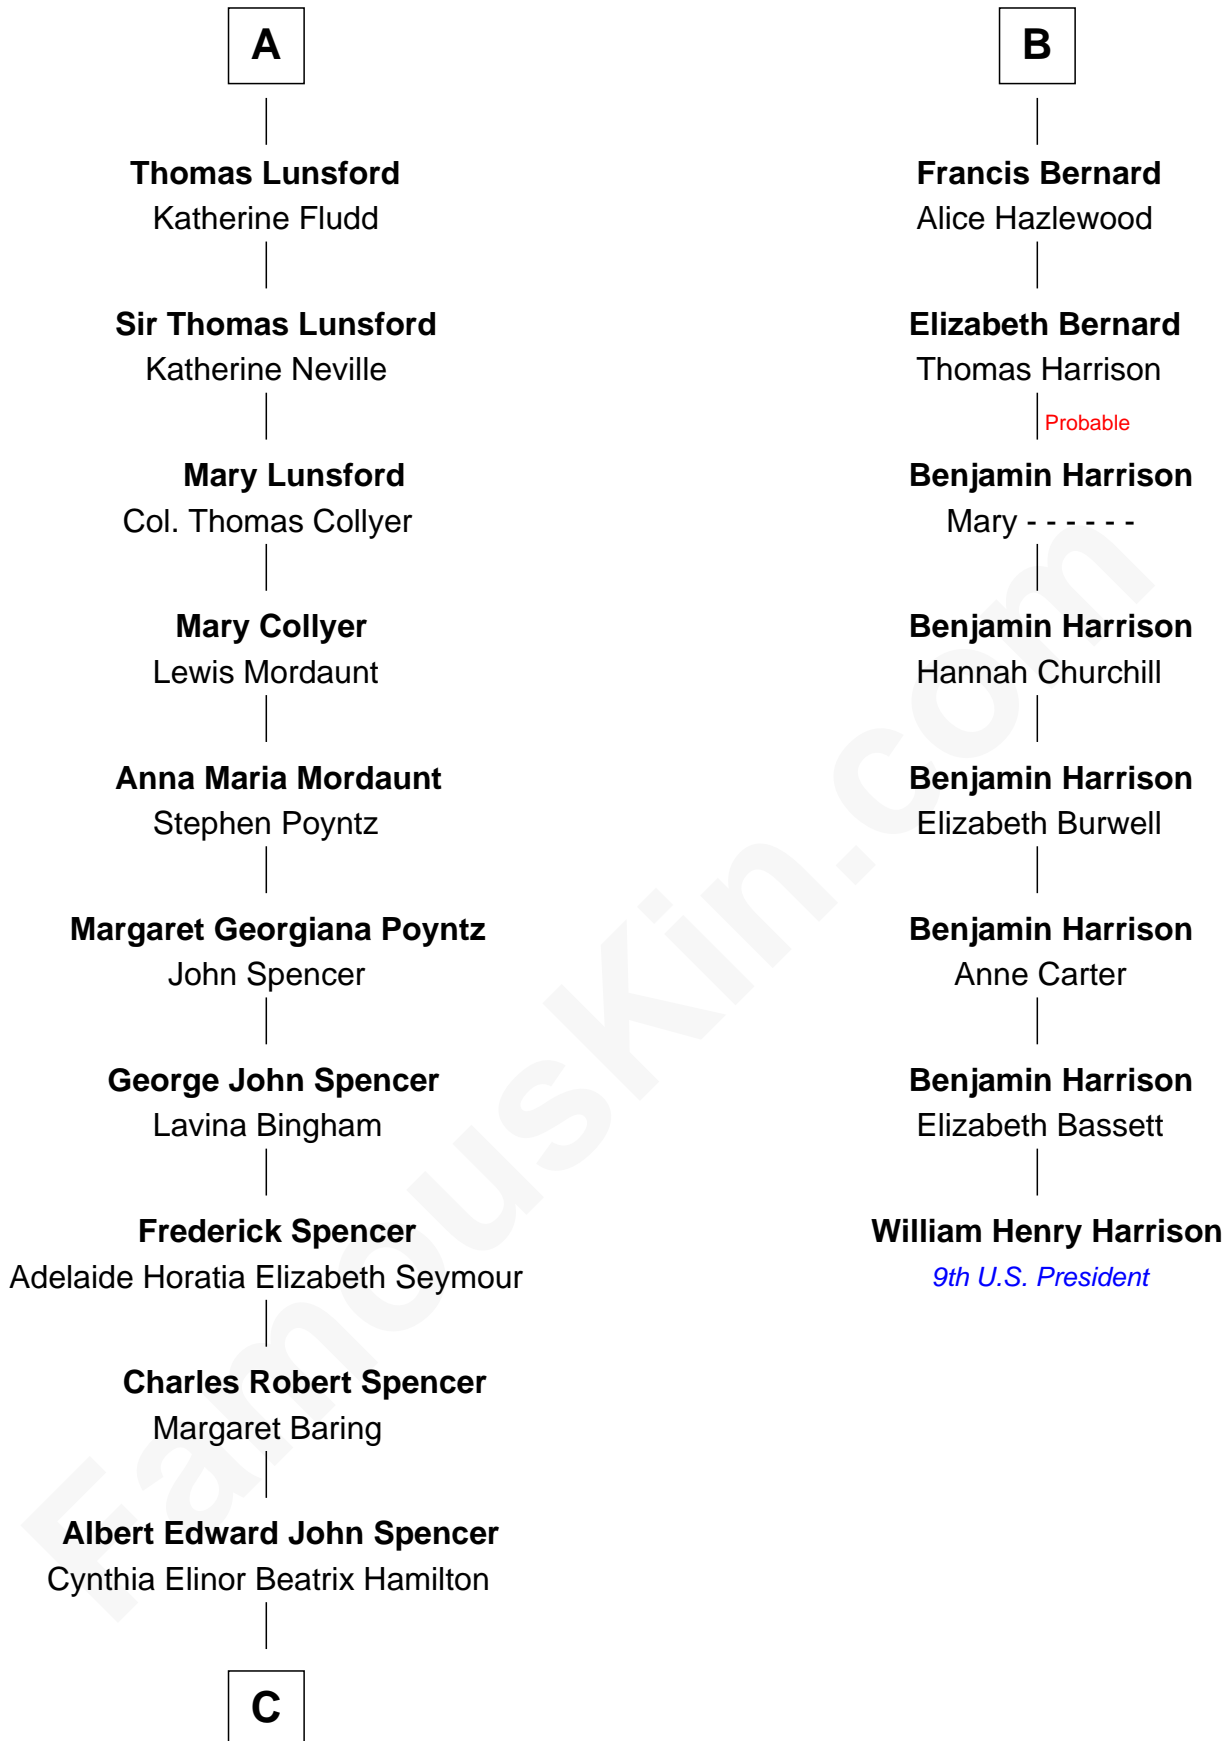

**FamousKin.com**  
**Relationship Chart of**  
**Princess Diana**  
*Princess of Wales*

14th cousin 4 times removed of  
**William Henry Harrison**  
*9th U.S. President*

**Sir Thomas de Beauchamp**  
 Katherine de Mortimer

Sir Hugh de Stafford

**Margaret de Stafford**

Sir Ralph Neville

**Margaret de Neville**

Sir Richard Scrope

**Sir Henry le Scrope**

Elizabeth le Scrope

**Margaret Scrope**

John Bernard

**John Bernard**

Margaret Daundelyn

**John Bernard**

Cecily Muscote

**B**

**C**

**Edward John Spencer**  
Frances Ruth Burke Roche

**Princess Diana**  
*Princess of Wales*

FamousKin.com