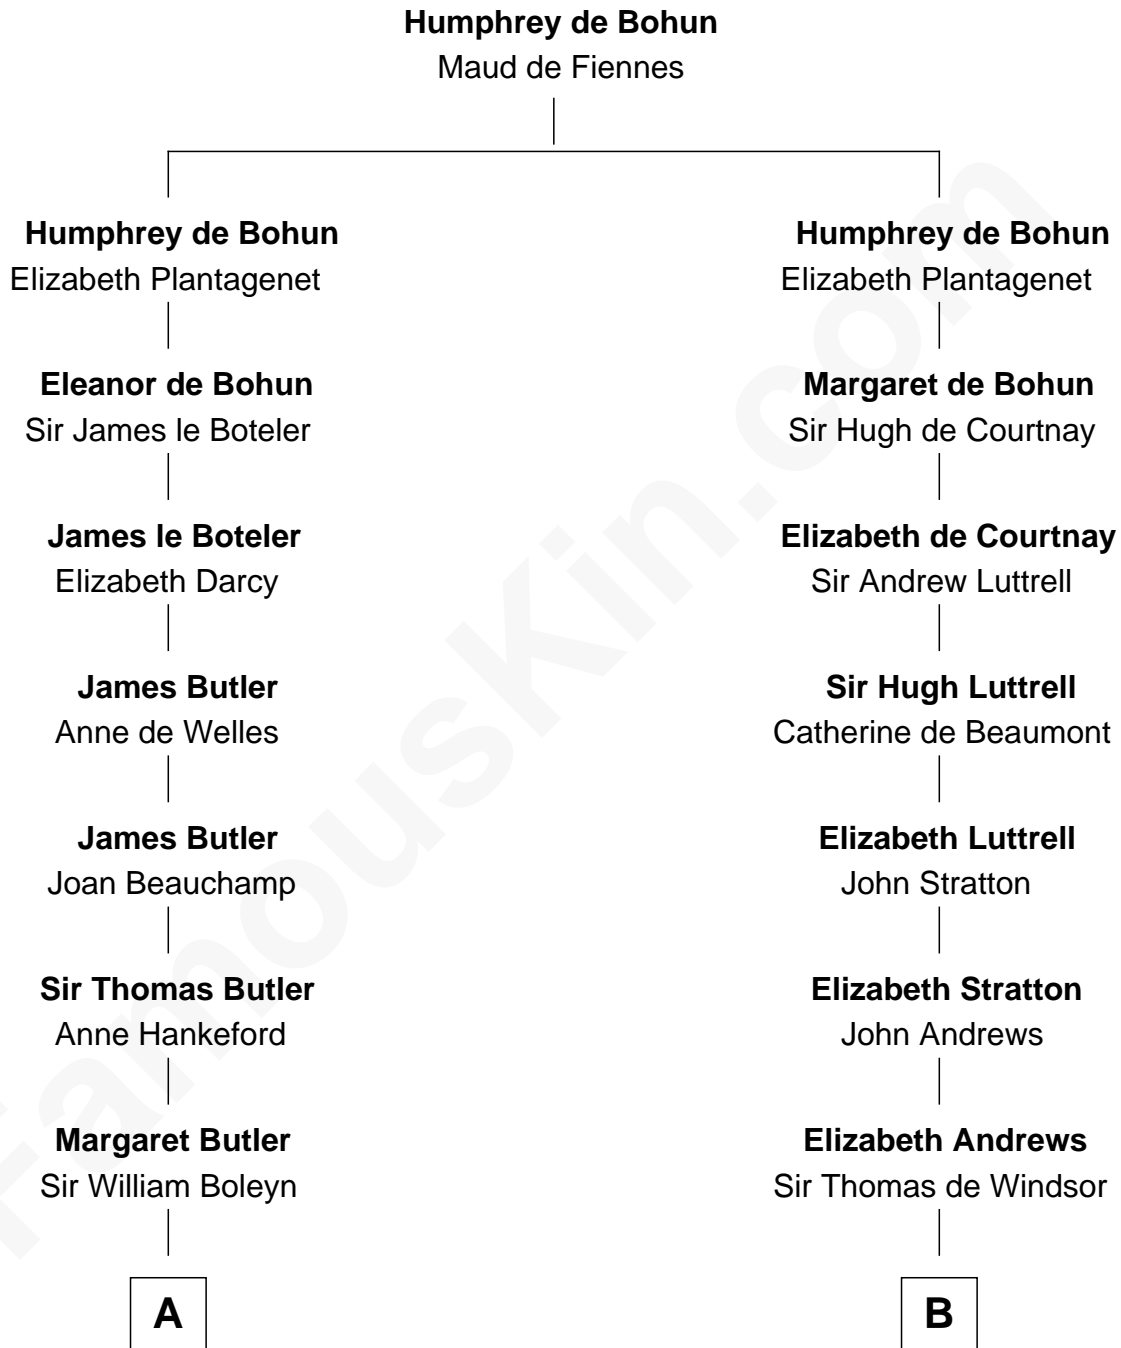

**FamousKin.com**  
**Relationship Chart of**  
**Princess Diana**  
*Princess of Wales*

15th cousin 6 times removed of  
**William Henry Harrison**  
*9th U.S. President*

**C**

—  
**Frederick Spencer**

Adelaide Horatia Elizabeth Seymour

—  
**Charles Robert Spencer**

Margaret Baring

—  
**Albert Edward John Spencer**

Cynthia Elinor Beatrix Hamilton

—  
**Edward John Spencer**

Frances Ruth Burke Roche

—  
**Princess Diana**

*Princess of Wales*

FamousKin.com