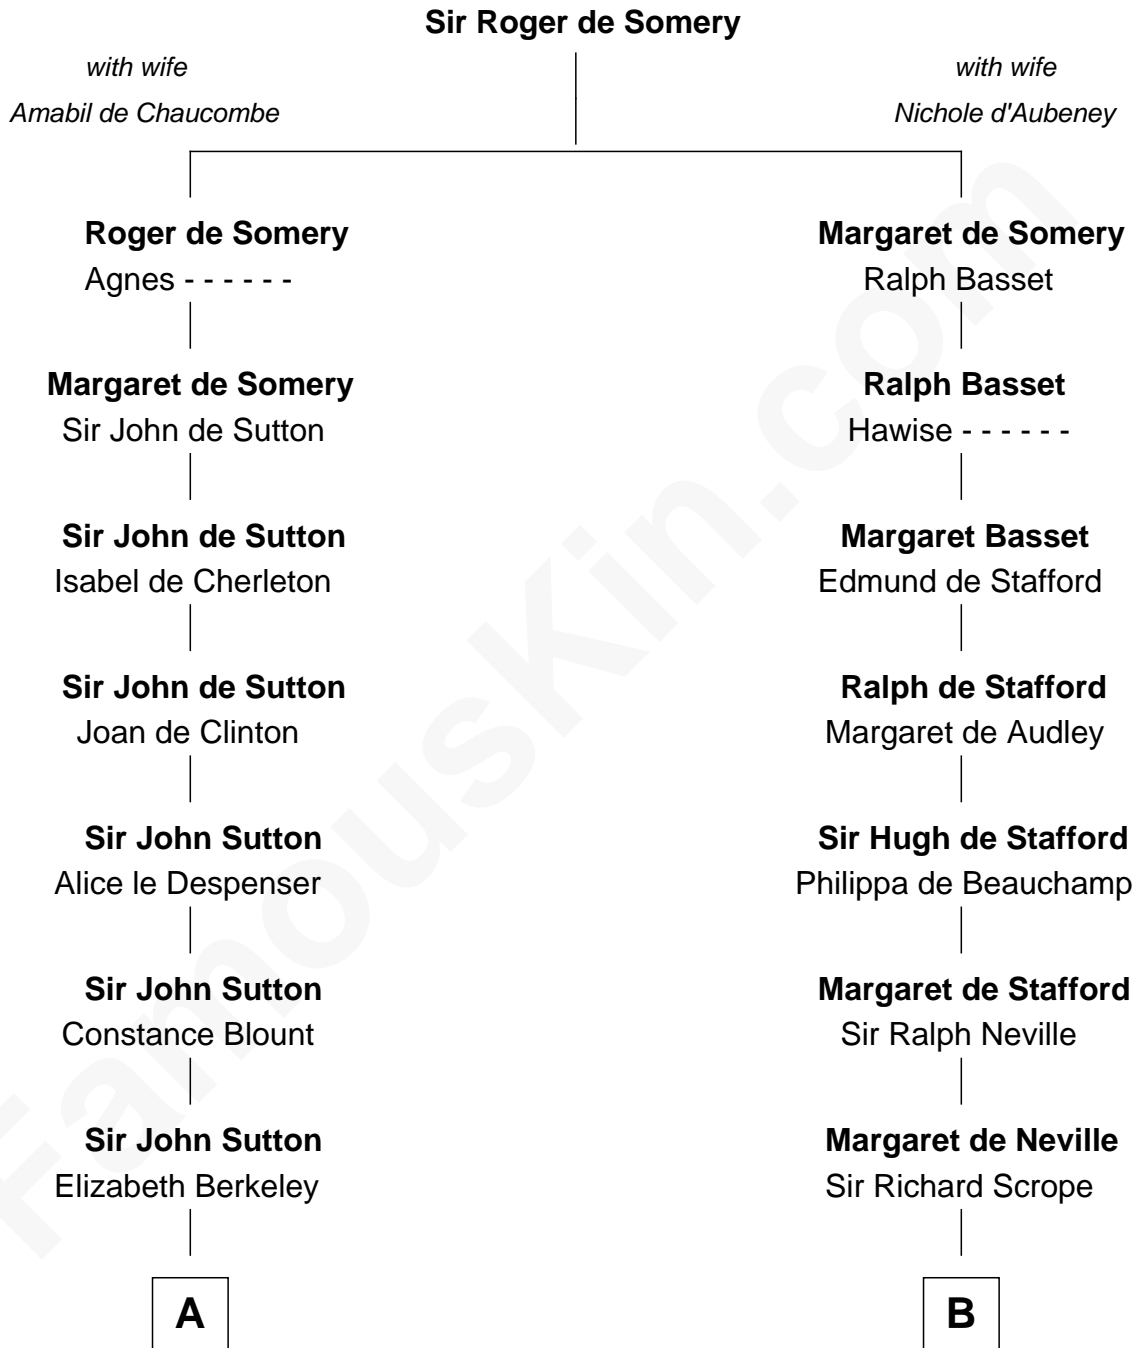

**FamousKin.com**  
**Relationship Chart of**  
**Princess Diana**  
*Princess of Wales*

18th cousin 3 times removed of  
**William Henry Harrison**  
*9th U.S. President*

**C**

**Adelaide Horatia Elizabeth Seymour**

Frederick Spencer

**Charles Robert Spencer**

Margaret Baring

**Albert Edward John Spencer**

Cynthia Elinor Beatrix Hamilton

**Edward John Spencer**

Frances Ruth Burke Roche

**Princess Diana**

*Princess of Wales*

**D**

**Benjamin Harrison**

Elizabeth Bassett

**William Henry Harrison**

*9th U.S. President*

FamousKin.com