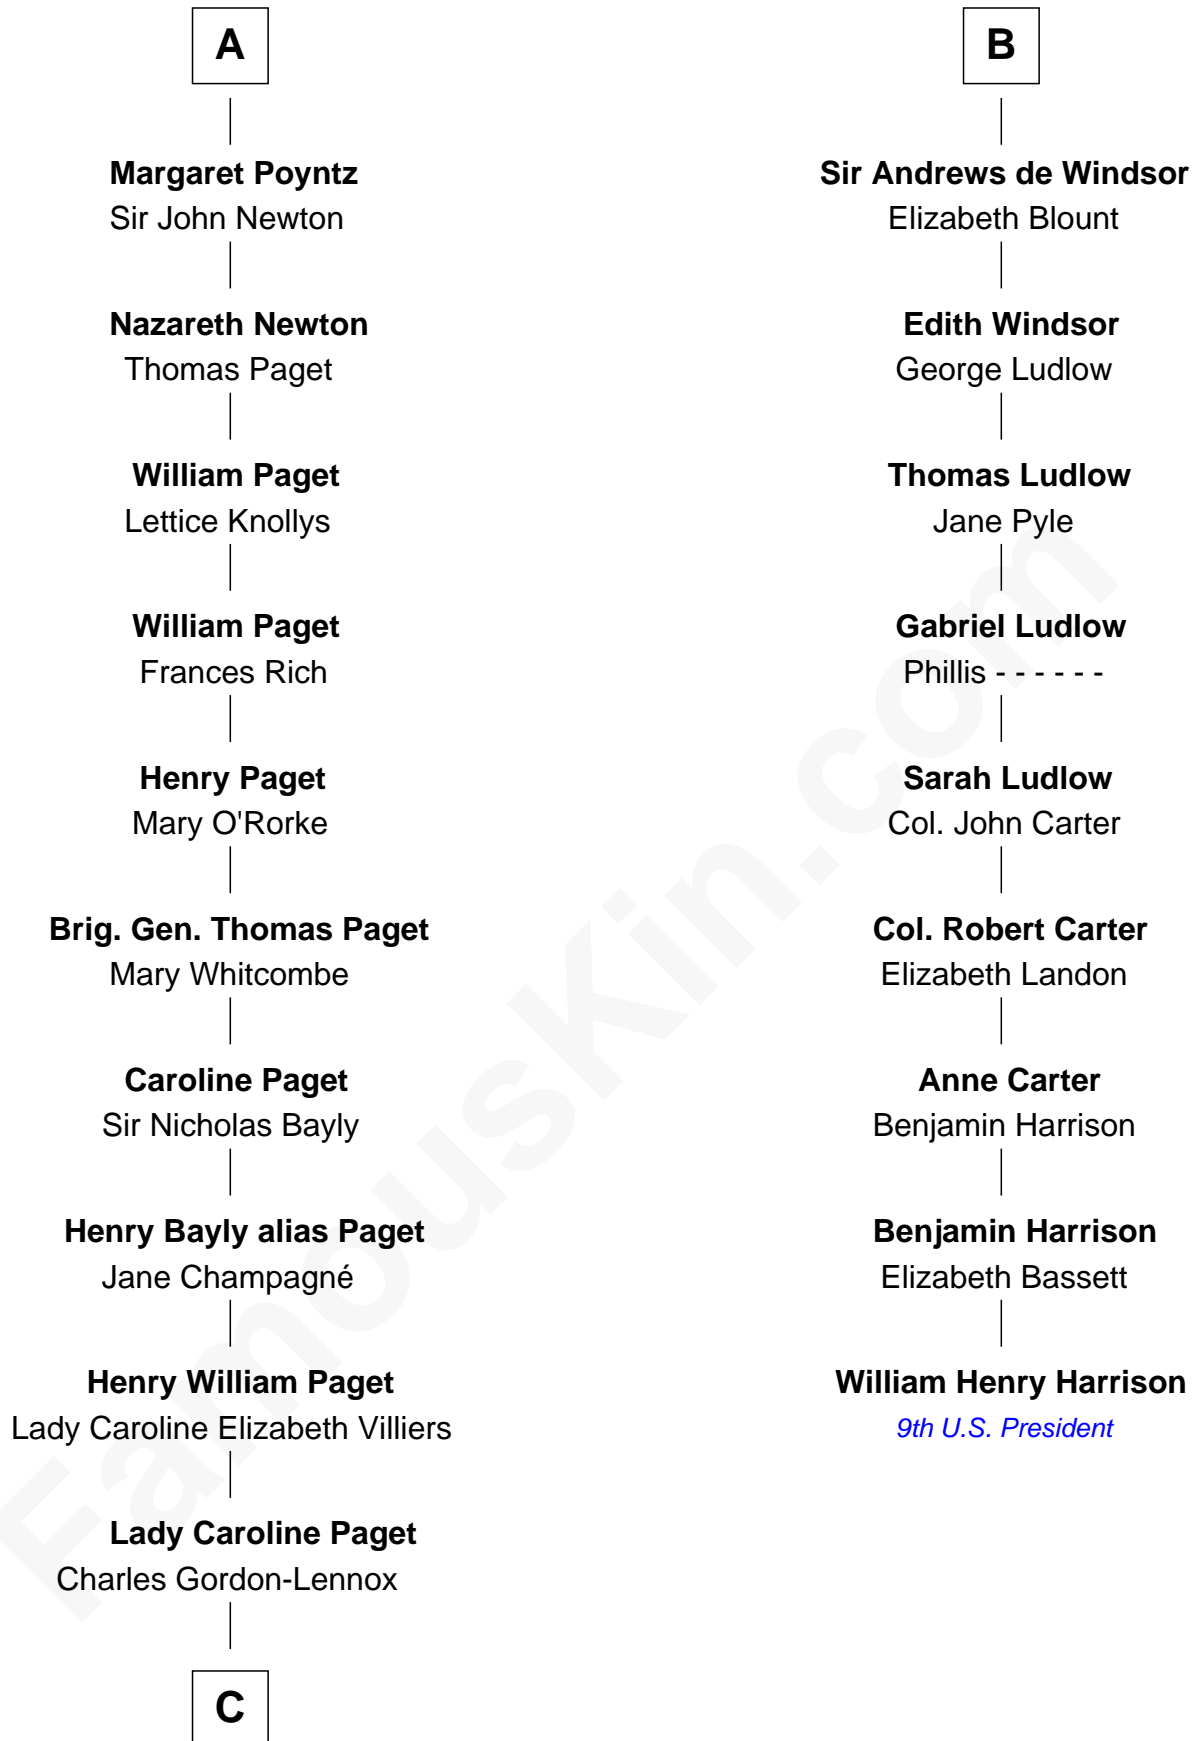

**FamousKin.com**  
**Relationship Chart of**  
**Princess Diana**  
*Princess of Wales*

15th cousin 6 times removed of  
**William Henry Harrison**  
*9th U.S. President*

**C**

**Cecilia Catherine Gordon-Lennox**

Charles George Bingham

**Rosalind Cecilia Caroline Bingham**

James Albert Edward Hamilton

**Cynthia Elinor Beatrix Hamilton**

Albert Edward John Spencer

**Edward John Spencer**

Frances Ruth Burke Roche

**Princess Diana**

*Princess of Wales*

FamousKin.com