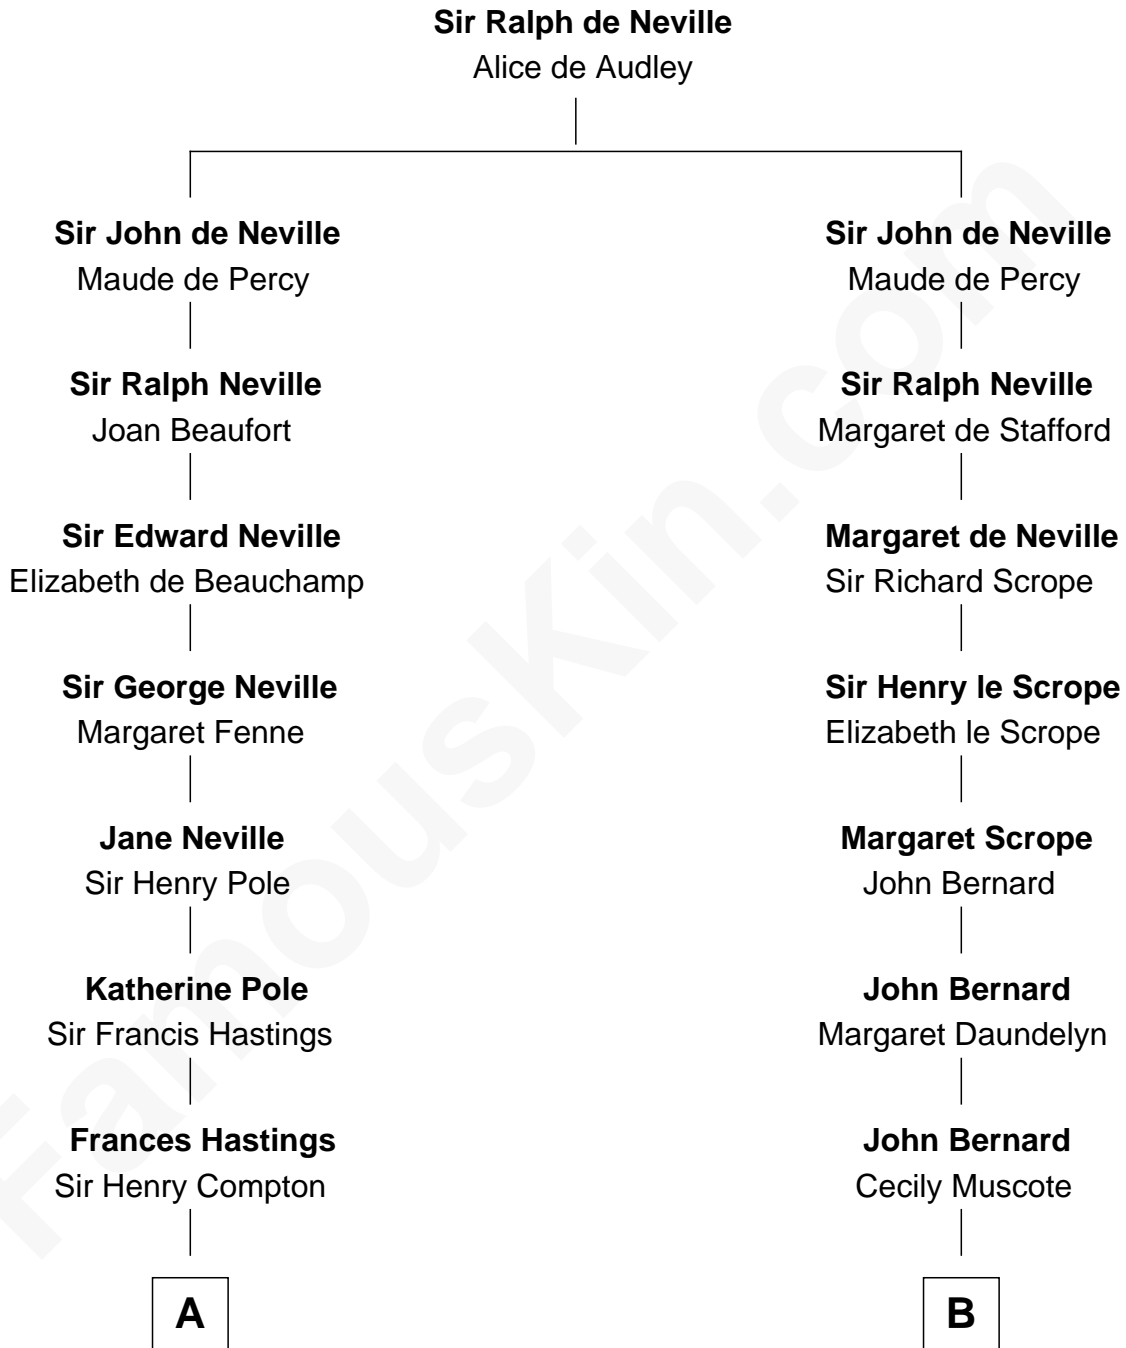

FamousKin.com
Relationship Chart of
Princess Diana
Princess of Wales

14th cousin 4 times removed of
William Henry Harrison
9th U.S. President

C

Edward John Spencer
Frances Ruth Burke Roche

Princess Diana
Princess of Wales

FamousKin.com