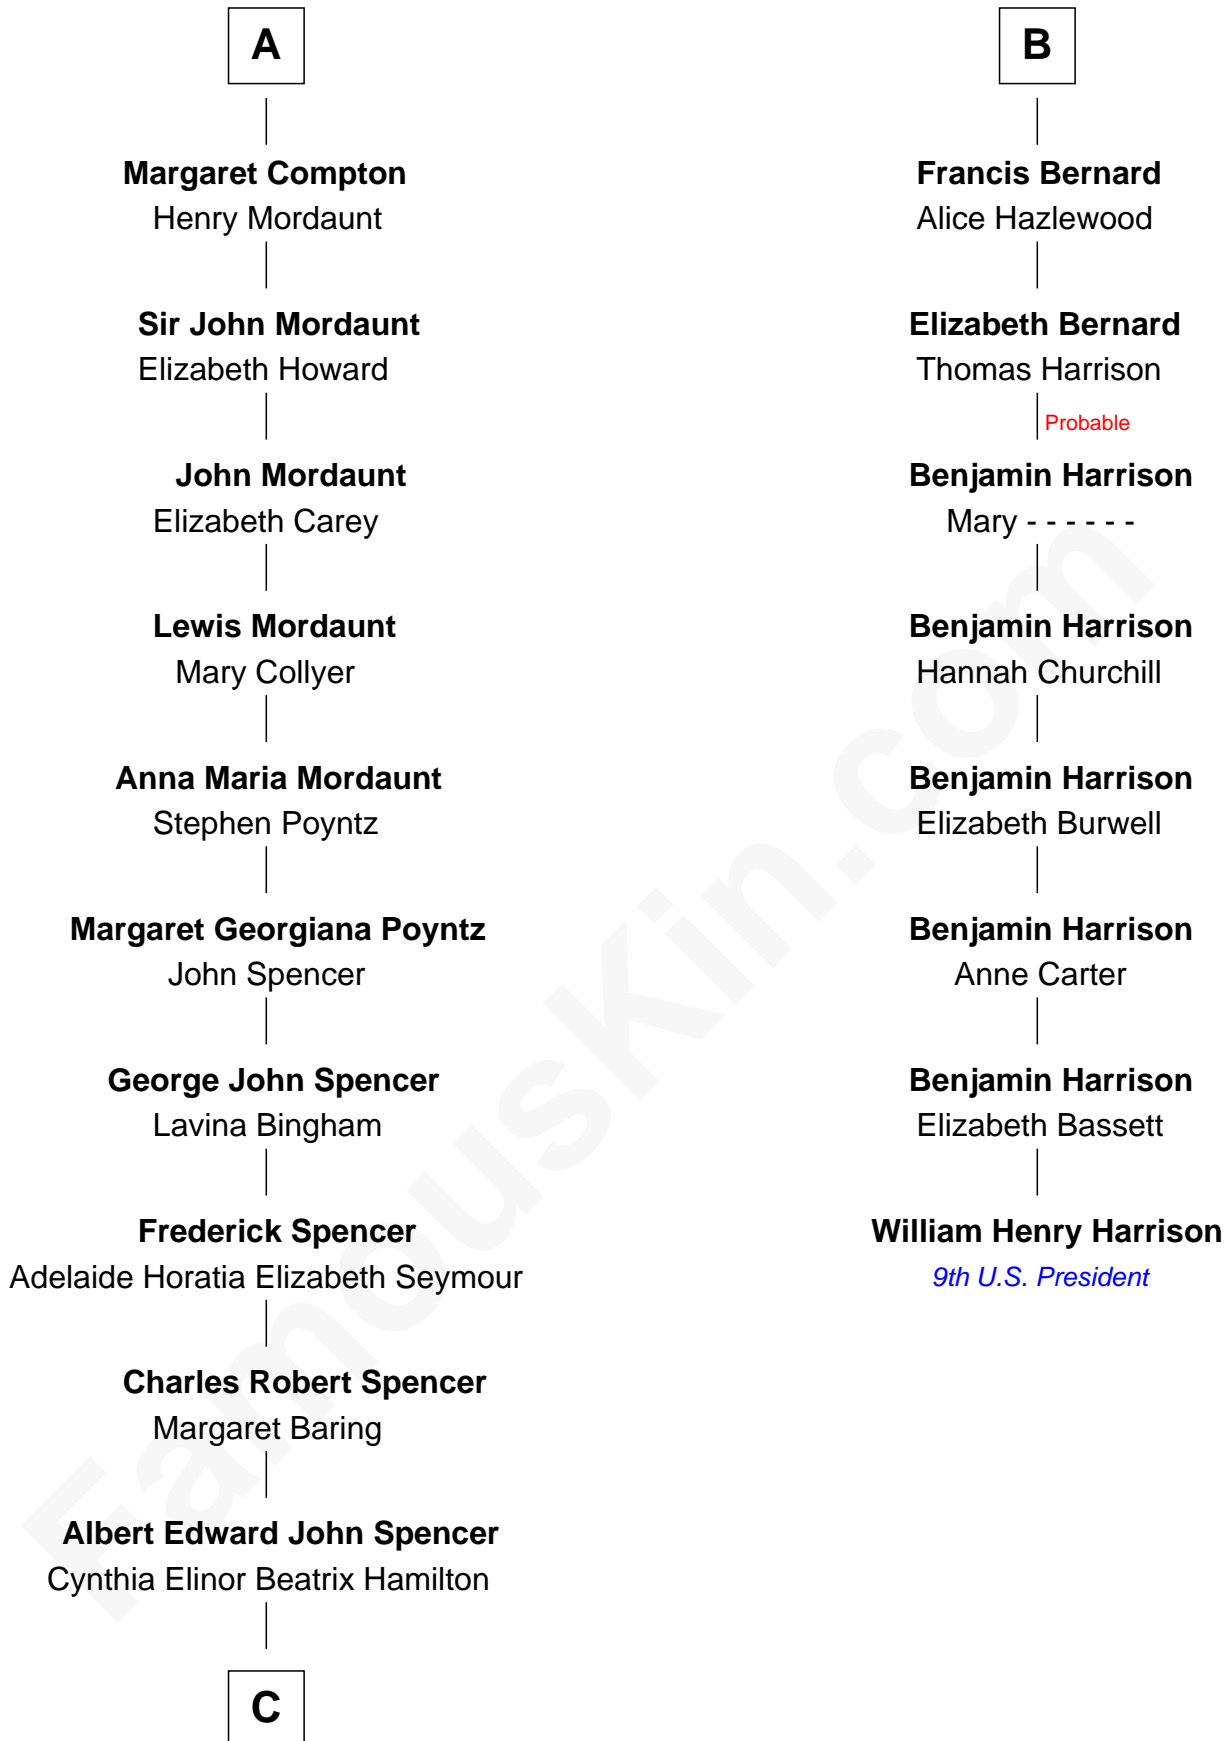

FamousKin.com
Relationship Chart of
Princess Diana
Princess of Wales

14th cousin 4 times removed of
William Henry Harrison
9th U.S. President

C

Edward John Spencer
Frances Ruth Burke Roche

Princess Diana
Princess of Wales

FamousKin.com