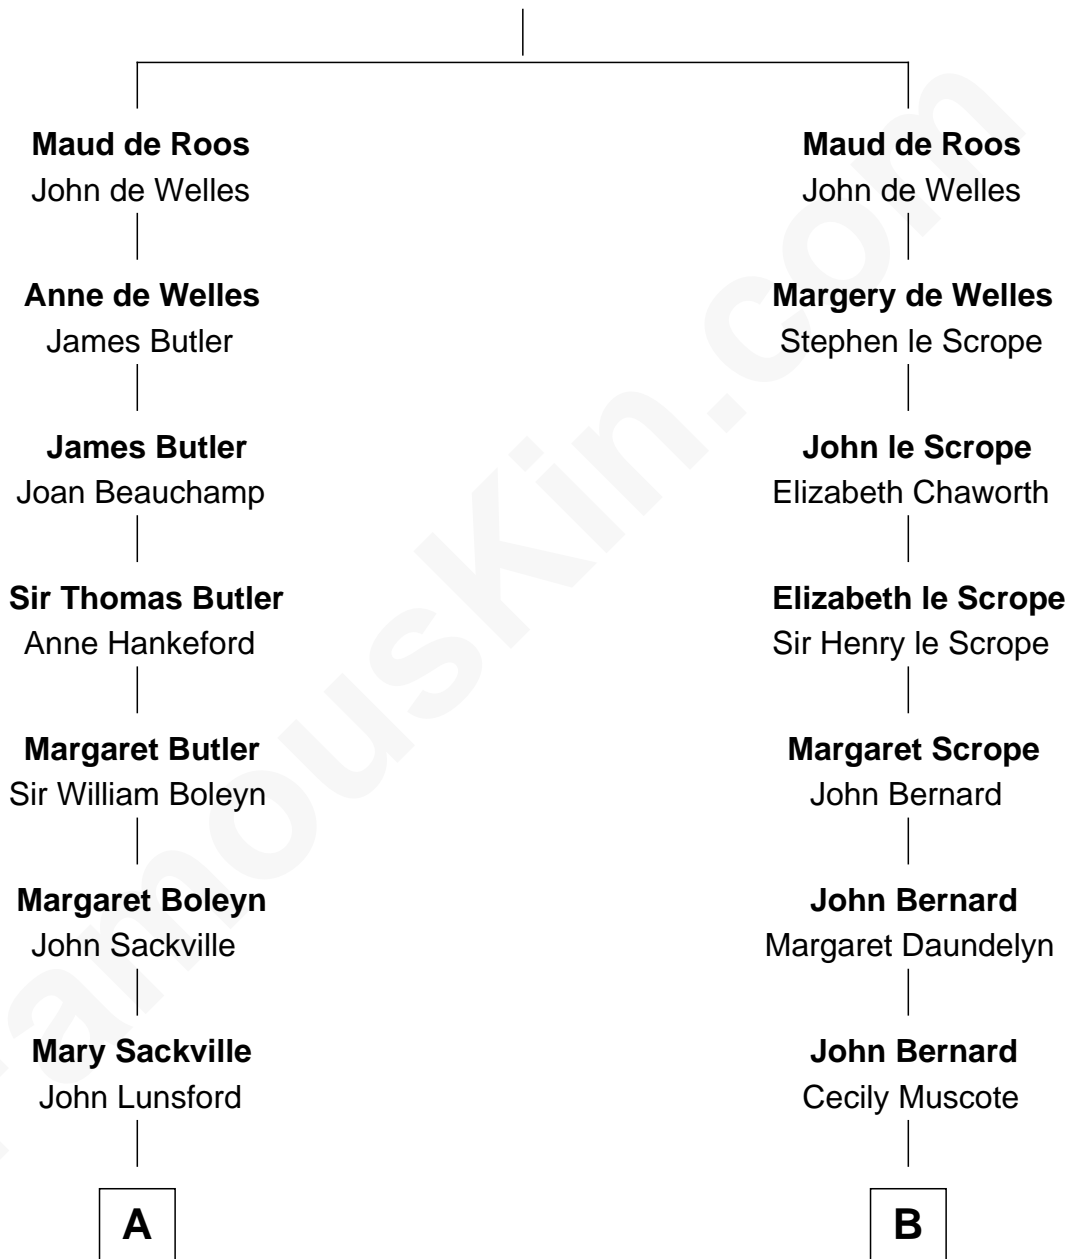

FamousKin.com Relationship Chart of

Princess Diana

Princess of Wales

14th cousin 5 times removed of

William Henry Harrison

9th U.S. President

Sir William de Ros
Margery de Badlesmere

C

—
Albert Edward John Spencer

Cynthia Elinor Beatrix Hamilton

—
Edward John Spencer

Frances Ruth Burke Roche

—
Princess Diana

Princess of Wales

FamousKin.com