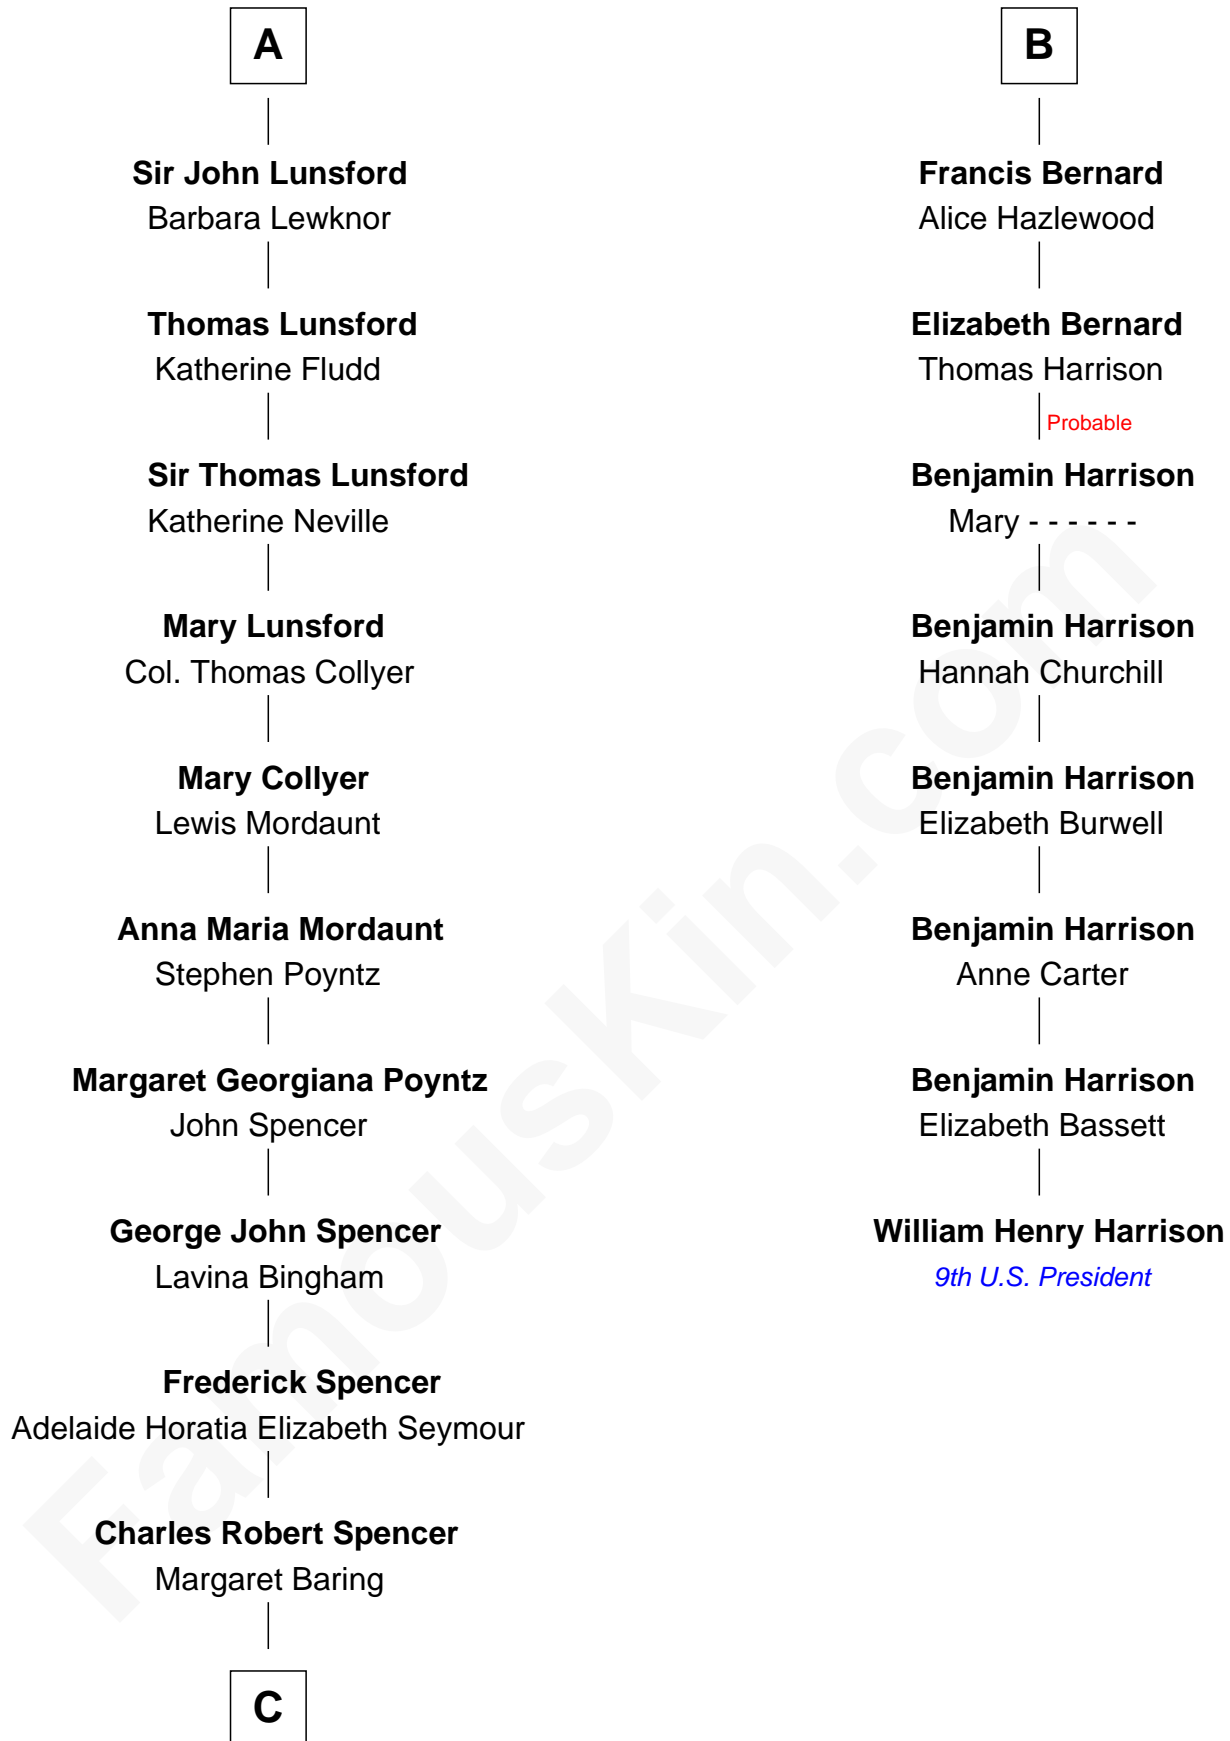

FamousKin.com Relationship Chart of

Princess Diana

Princess of Wales

14th cousin 5 times removed of

William Henry Harrison

9th U.S. President

Sir William de Ros
Margery de Badlesmere

C

—
Albert Edward John Spencer

Cynthia Elinor Beatrix Hamilton

—
Edward John Spencer

Frances Ruth Burke Roche

—
Princess Diana

Princess of Wales

FamousKin.com