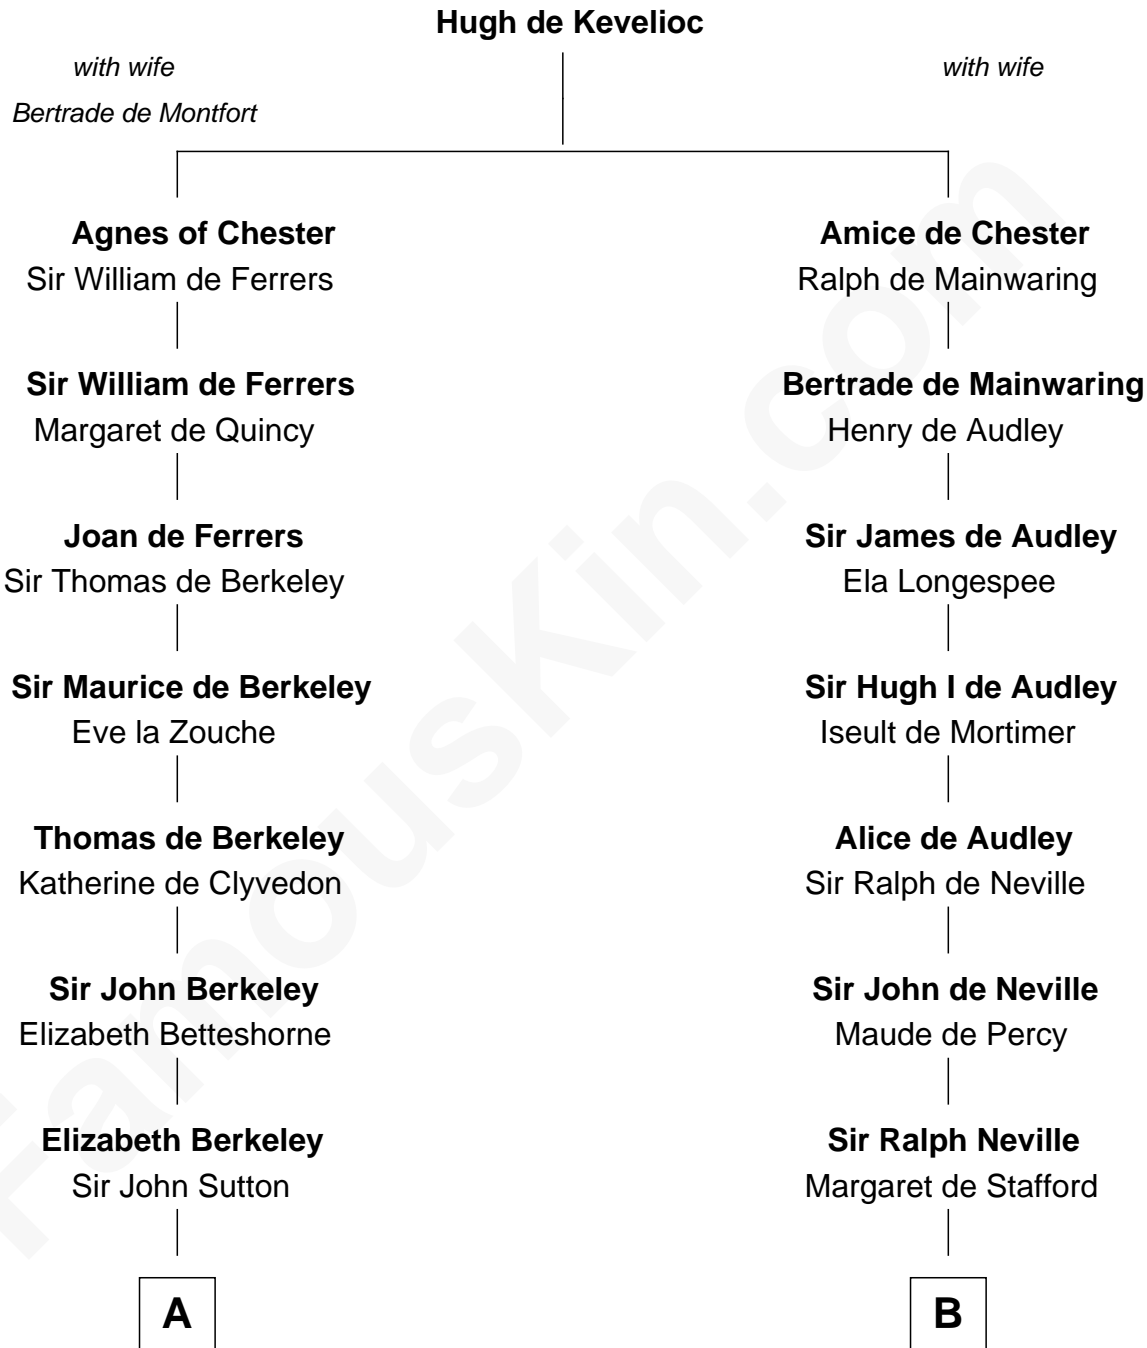

FamousKin.com

Relationship Chart of

Princess Diana

Princess of Wales

19th cousin 2 times removed of

William Henry Harrison

9th U.S. President

C

Adelaide Horatia Elizabeth Seymour

Frederick Spencer

Charles Robert Spencer

Margaret Baring

Albert Edward John Spencer

Cynthia Elinor Beatrix Hamilton

Edward John Spencer

Frances Ruth Burke Roche