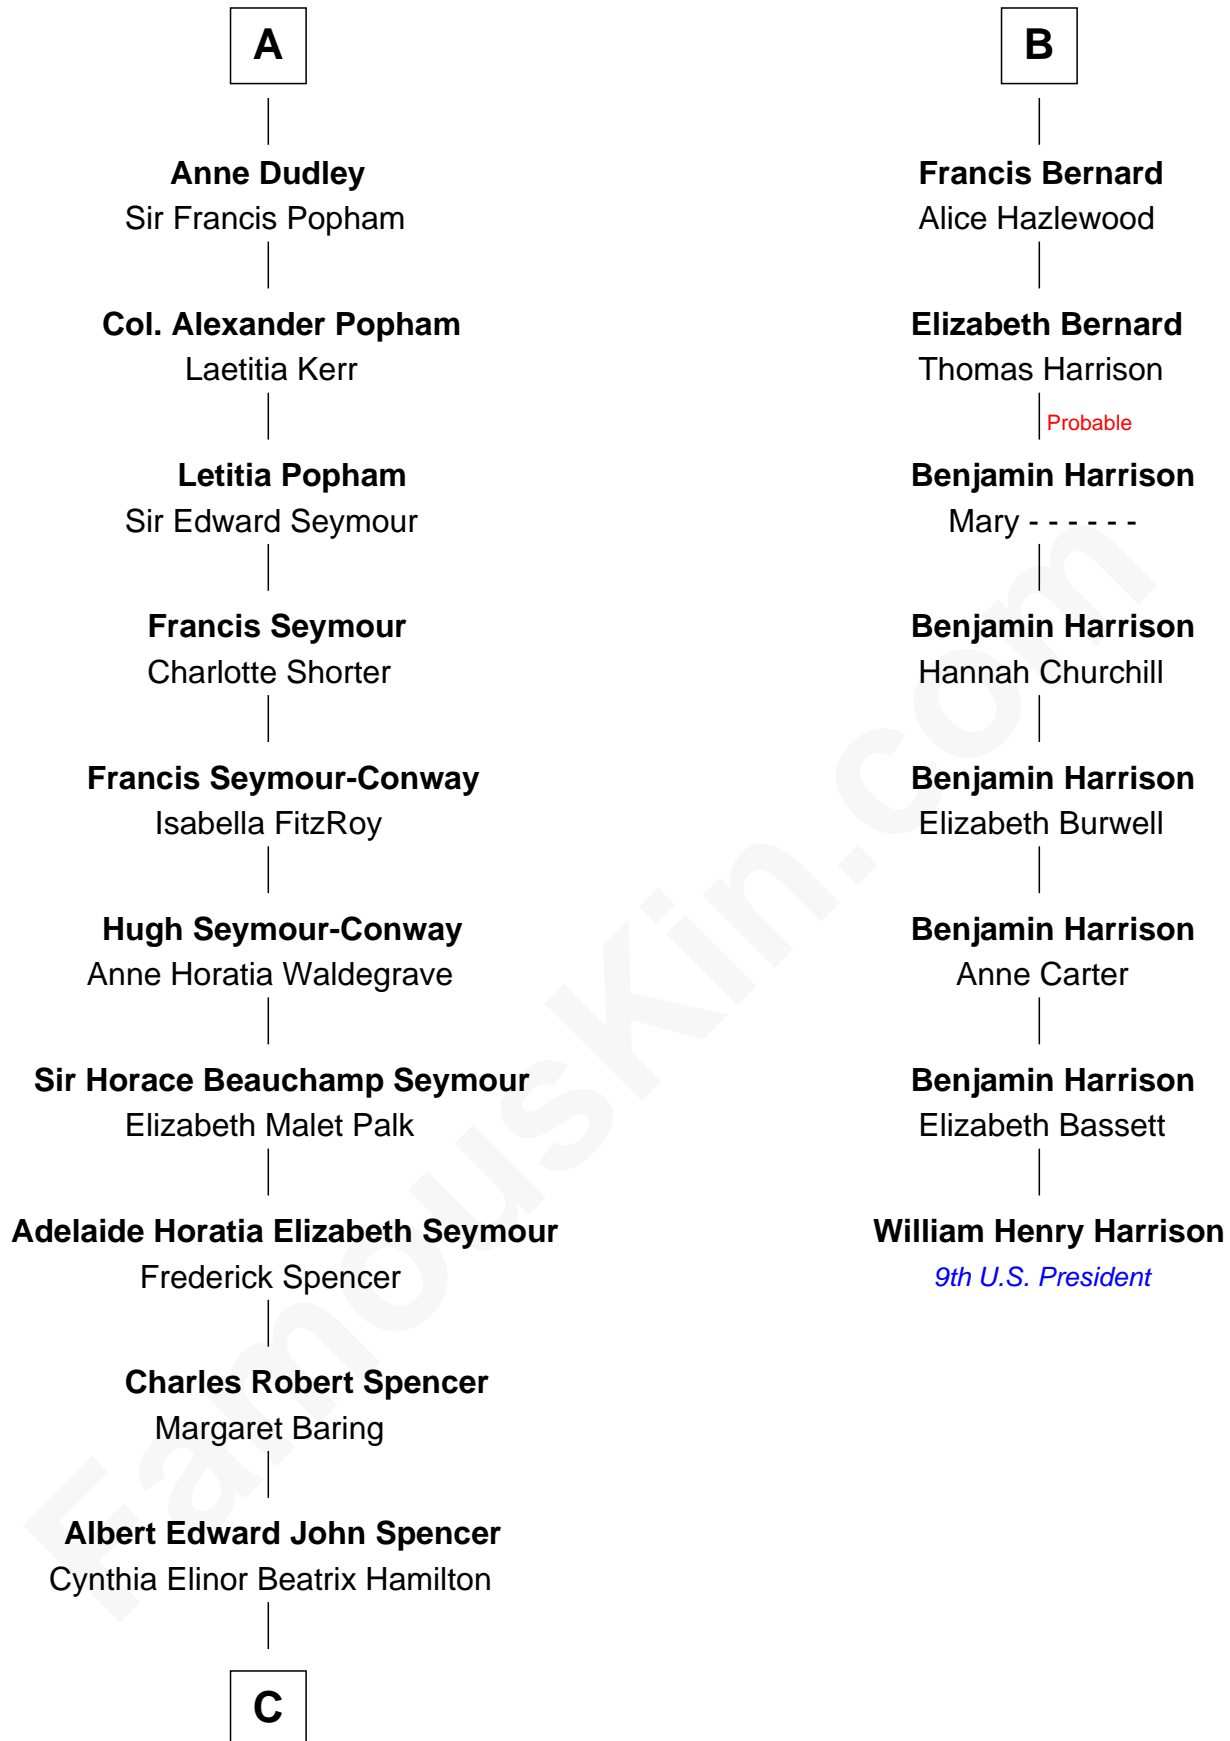

FamousKin.com Relationship Chart of

Princess Diana

Princess of Wales

14th cousin 4 times removed of

William Henry Harrison

9th U.S. President

Ralph de Stafford
Margaret de Audley

Sir Hugh de Stafford
Philippa de Beauchamp

Margaret de Stafford
Sir Ralph Neville

Margaret de Neville
Sir Richard Scrope

Sir Henry le Scrope
Elizabeth le Scrope

Margaret Scrope
John Bernard

John Bernard
Margaret Daundelyn

John Bernard
Cecily Muscote

B

C

Edward John Spencer
Frances Ruth Burke Roche

Princess Diana
Princess of Wales

FamousKin.com