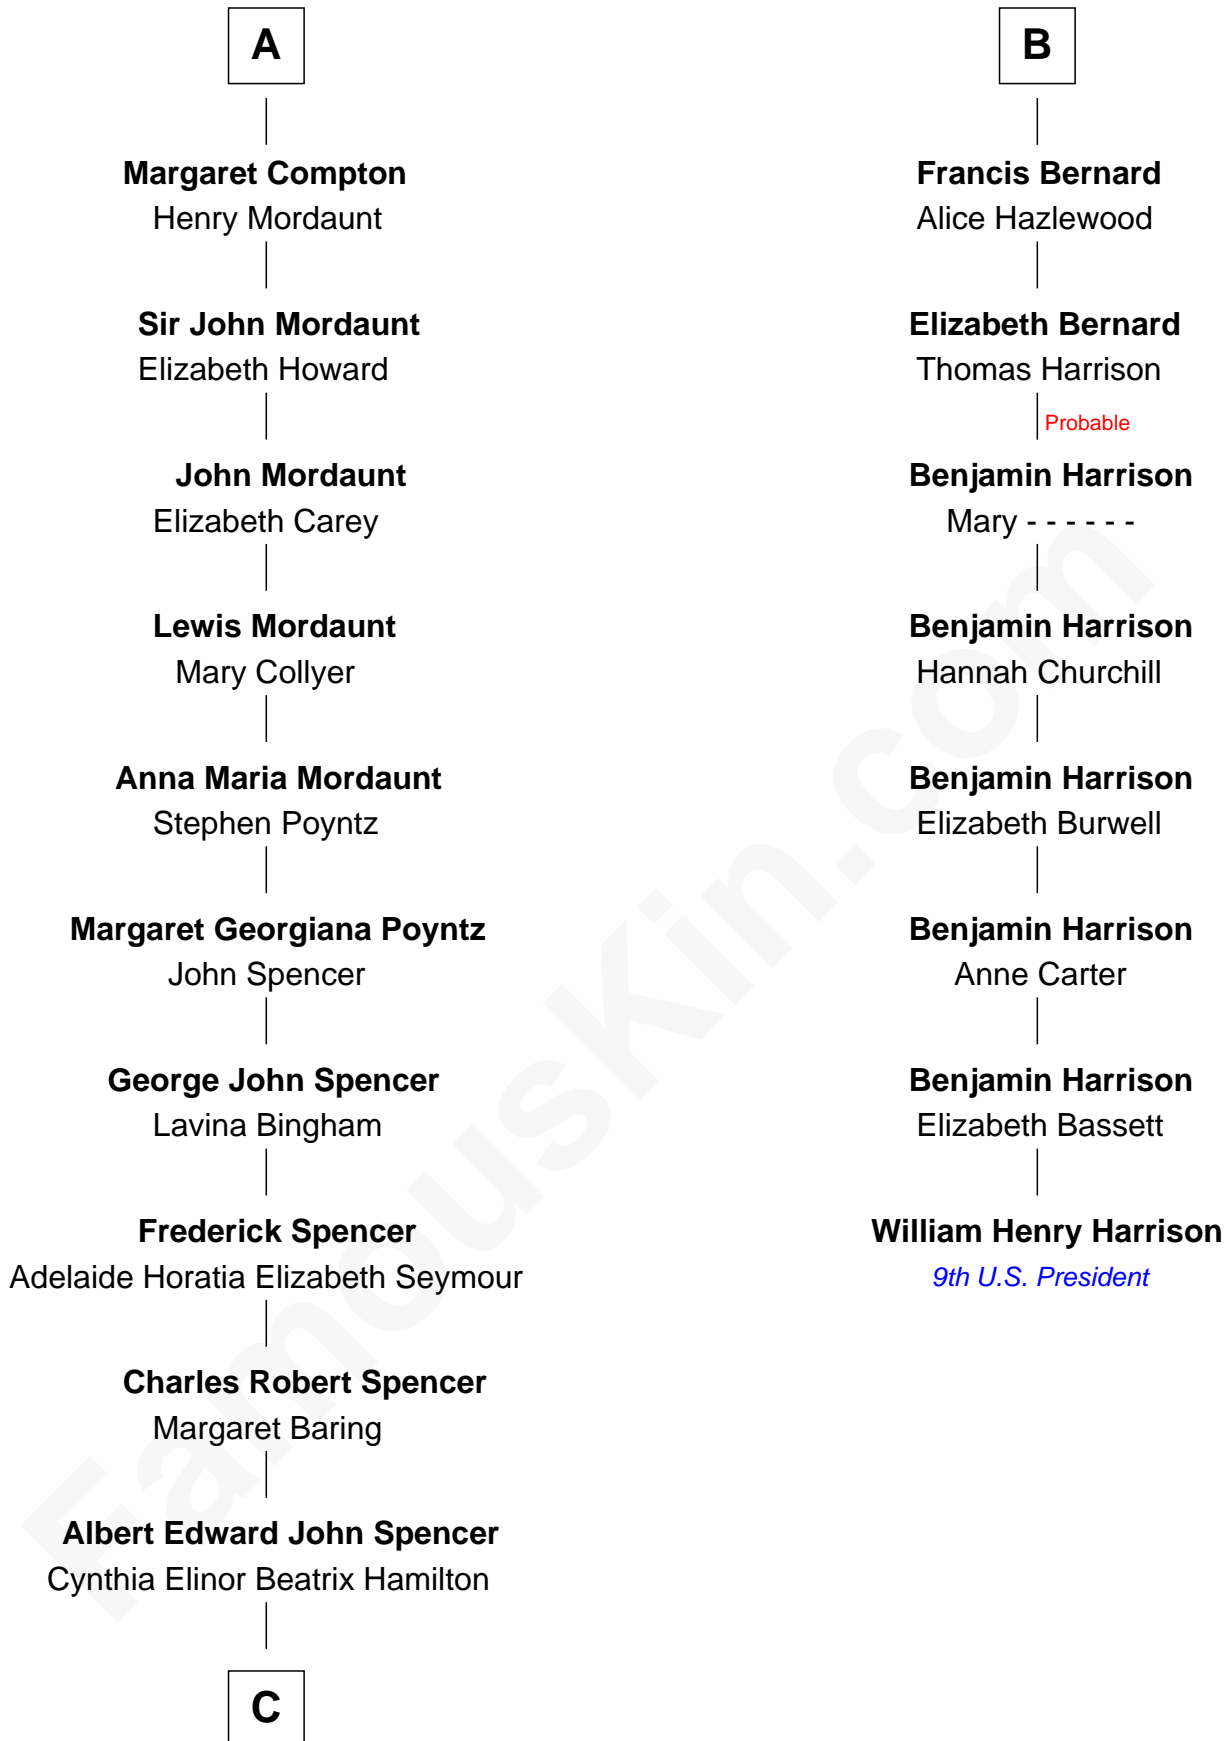

FamousKin.com
Relationship Chart of
Princess Diana
Princess of Wales

14th cousin 4 times removed of
William Henry Harrison
9th U.S. President

Sir Henry de Percy
 Idoine de Clifford

C

Edward John Spencer
Frances Ruth Burke Roche

Princess Diana
Princess of Wales

FamousKin.com