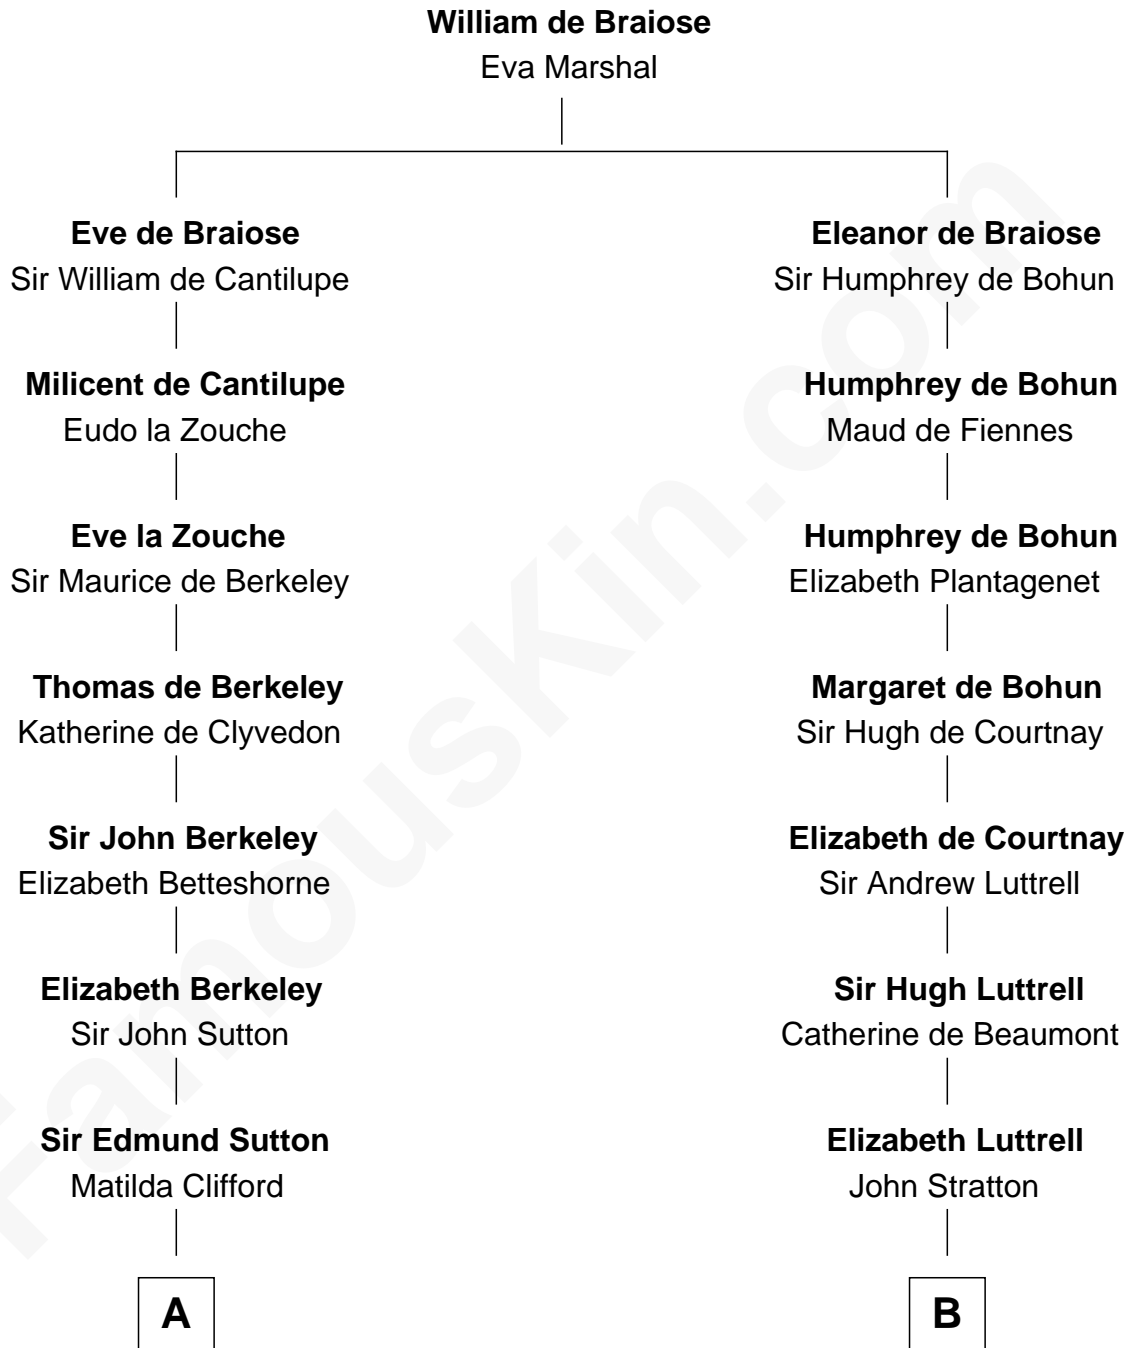

FamousKin.com
Relationship Chart of
Princess Diana
Princess of Wales

17th cousin 3 times removed of
William Henry Harrison
9th U.S. President

C

—
Charles Robert Spencer

Margaret Baring

—
Albert Edward John Spencer

Cynthia Elinor Beatrix Hamilton

—
Edward John Spencer

Frances Ruth Burke Roche

—
Princess Diana

Princess of Wales

FamousKin.com