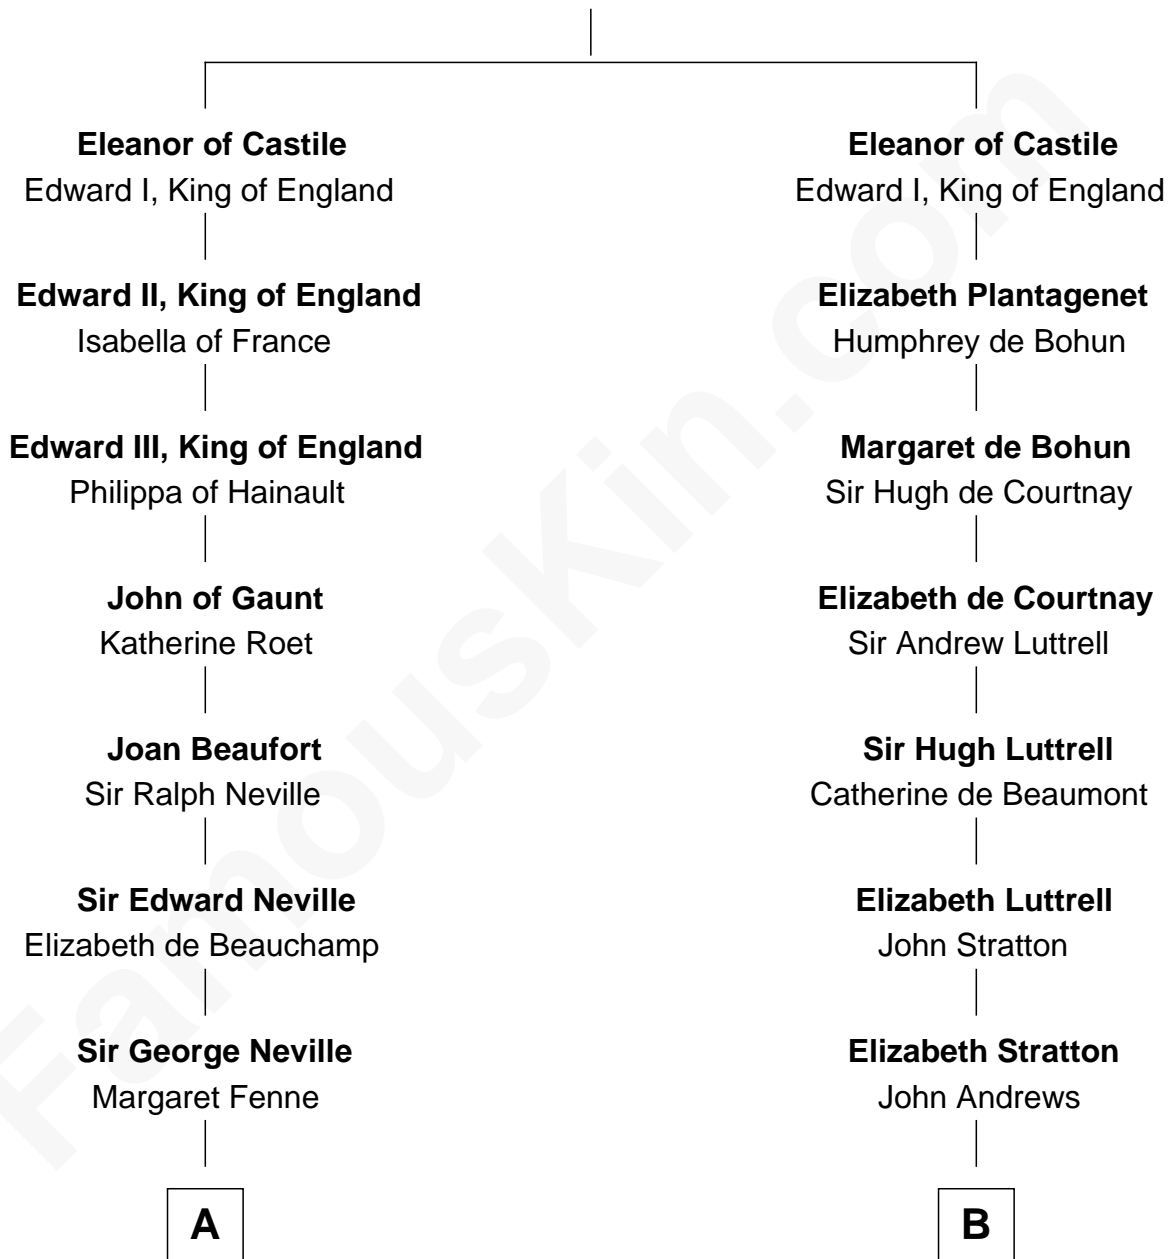

## Relationship Chart of

### Princess Diana

*Princess of Wales*

16th cousin 5 times removed of

### William Henry Harrison

*9th U.S. President*

**Ferdinand III, King of Castile**  
Joanna of Ponthieu

**C**

—  
**Frederick Spencer**

Adelaide Horatia Elizabeth Seymour

—  
**Charles Robert Spencer**

Margaret Baring