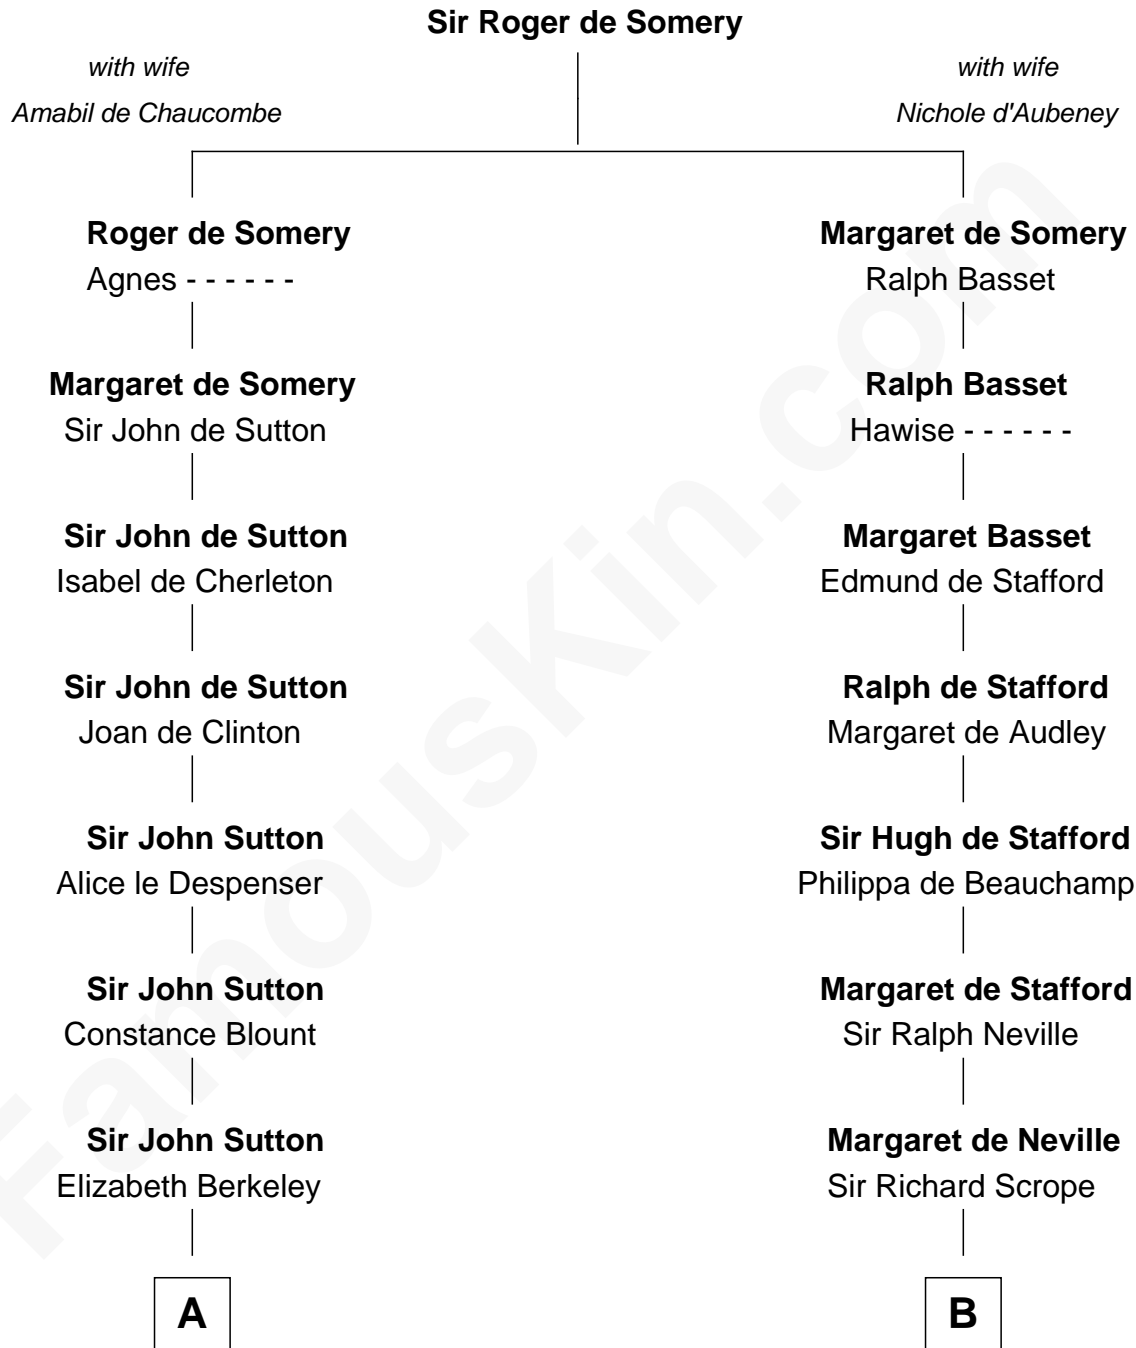

FamousKin.com

Relationship Chart of

Princess Diana

Princess of Wales

20th cousin 1 time removed of

Benjamin Harrison
23rd U.S. President

C

Adelaide Horatia Elizabeth Seymour

Frederick Spencer

Charles Robert Spencer

Margaret Baring

Albert Edward John Spencer

Cynthia Elinor Beatrix Hamilton

Edward John Spencer

Frances Ruth Burke Roche

Princess Diana