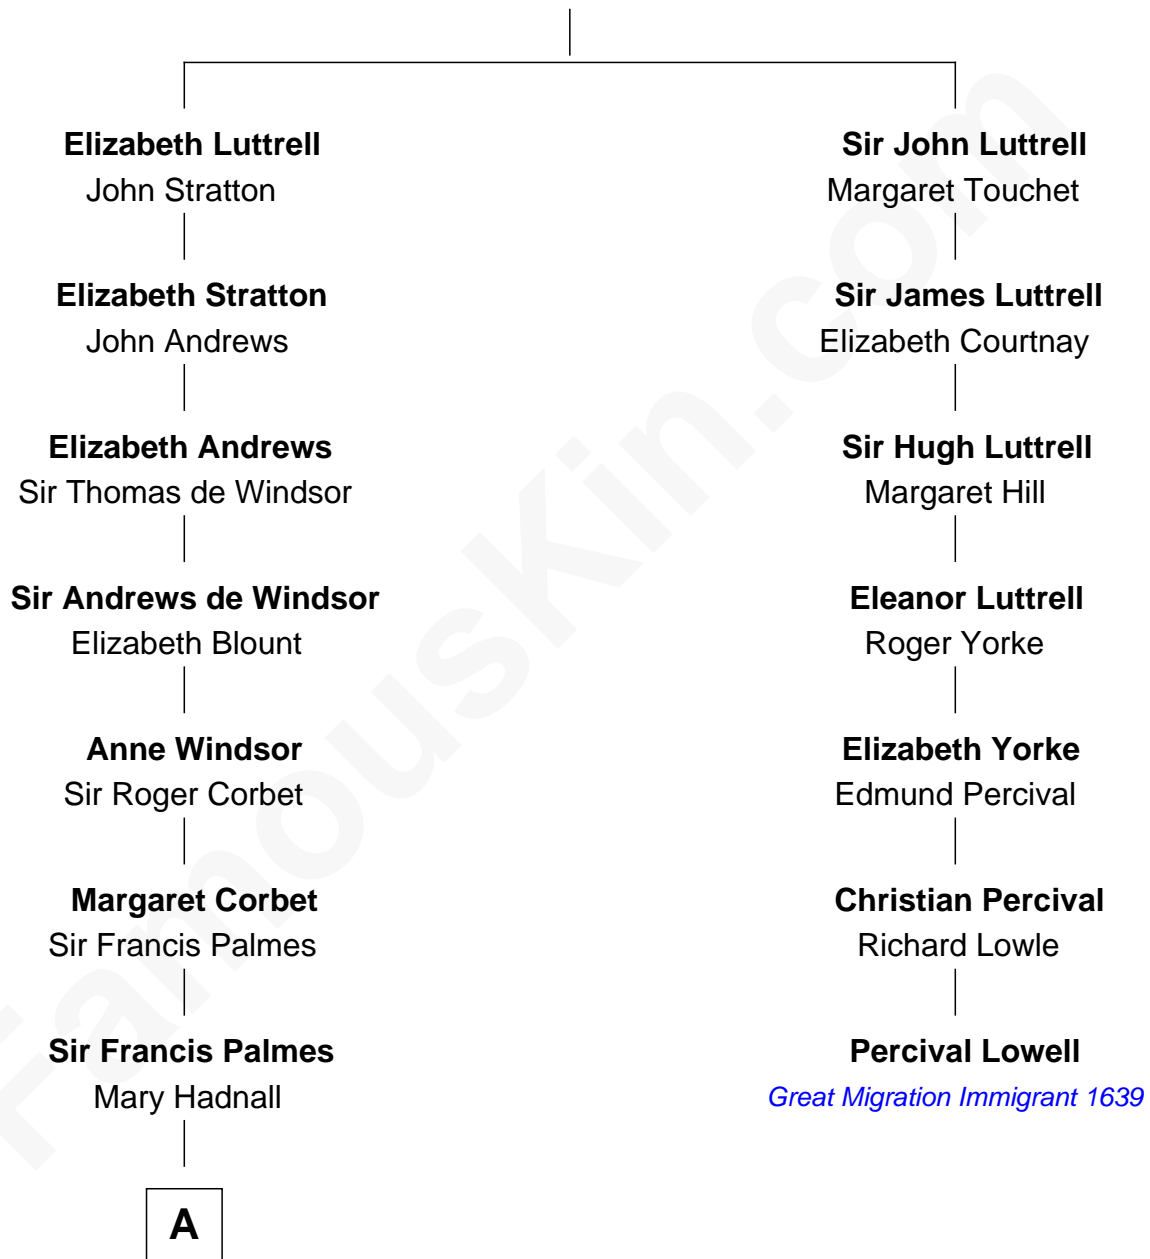

FamousKin.com Relationship Chart of

Princess Diana

Princess of Wales

6th cousin 12 times removed of

Percival Lowell

(c1570 - c1666) Great Migration Immigrant 1639

Sir Hugh Luttrell
Catherine de Beaumont

B

Edward John Spencer
Frances Ruth Burke Roche

Princess Diana
Princess of Wales

FamousKin.com