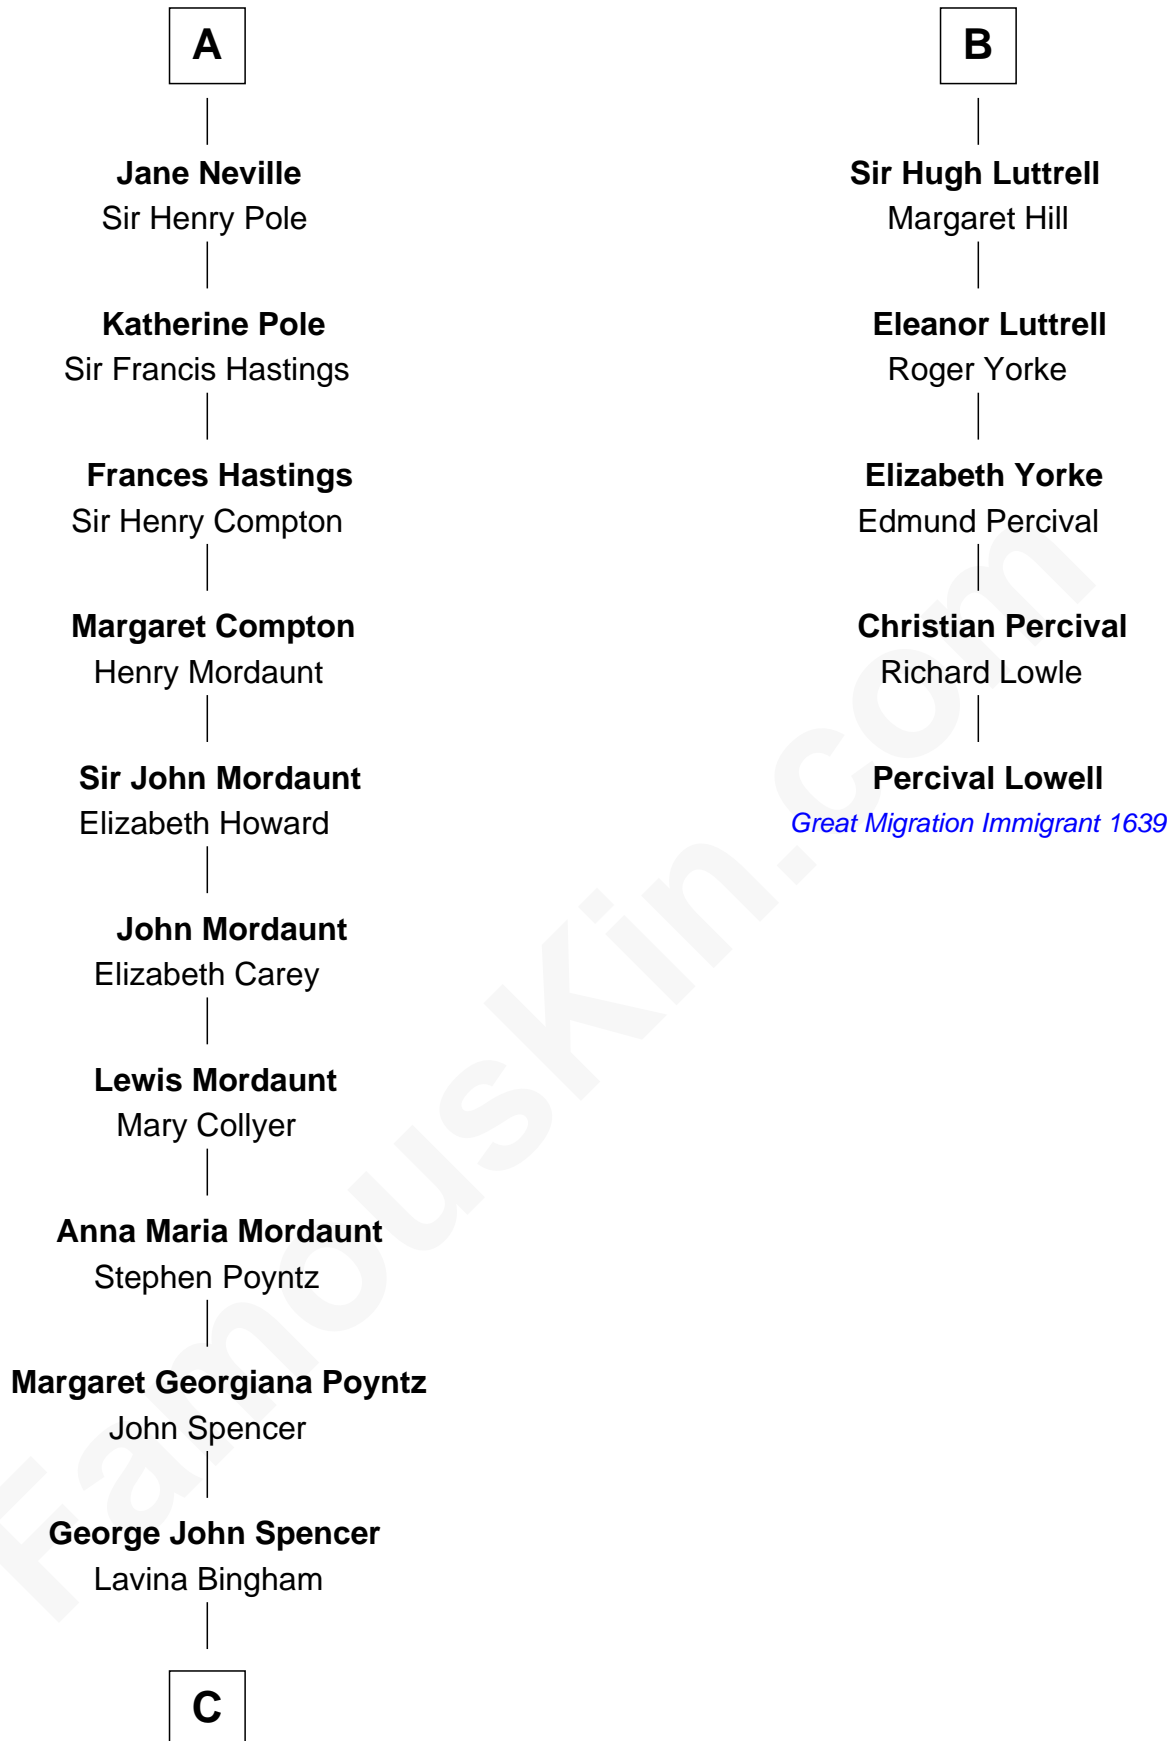

FamousKin.com Relationship Chart of

Princess Diana

Princess of Wales

11th cousin 10 times removed of

Percival Lowell

(c1570 - c1666) Great Migration Immigrant 1639

C

—
Frederick Spencer

Adelaide Horatia Elizabeth Seymour

—
Charles Robert Spencer

Margaret Baring

—
Albert Edward John Spencer

Cynthia Elinor Beatrix Hamilton

—
Edward John Spencer

Frances Ruth Burke Roche

—
Princess Diana