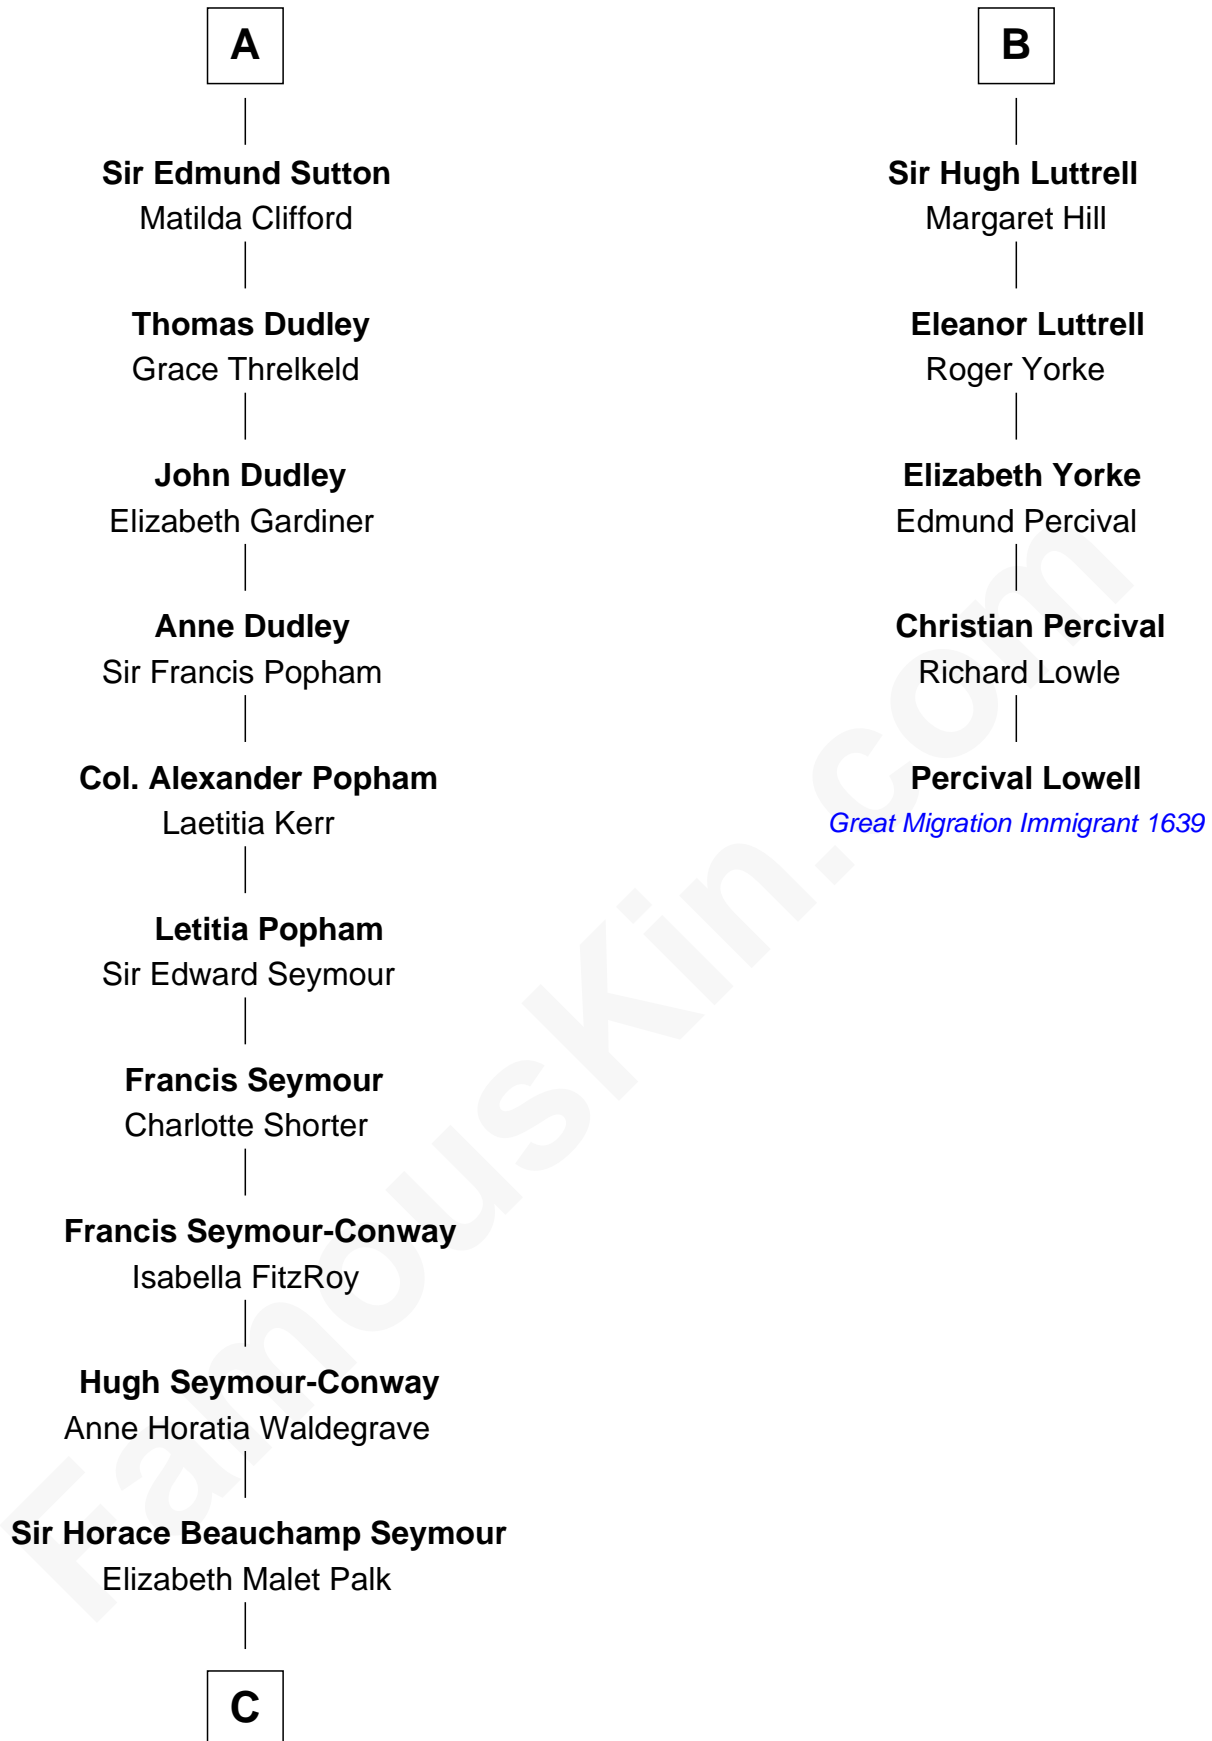

# FamousKin.com Relationship Chart of

**Princess Diana**

*Princess of Wales*

11th cousin 10 times removed of

**Percival Lowell**

*(c1570 - c1666) Great Migration Immigrant 1639*

**Sir Hugh le Despencer**

Aveline Basset

Sir Hugh de Courtenay

**Sir Hugh de Courtenay**

Agnes de St. John

**Sir Hugh de Courtenay**

Margaret de Bohun

**Elizabeth de Courtenay**

Sir Andrew Luttrell

**Sir Hugh Luttrell**

Catherine de Beaumont

**Sir John Luttrell**

Margaret Touchet

**Sir James Luttrell**

Elizabeth Courtenay

**B**

**C**

**Adelaide Horatia Elizabeth Seymour**

Frederick Spencer

**Charles Robert Spencer**

Margaret Baring

**Albert Edward John Spencer**

Cynthia Elinor Beatrix Hamilton

**Edward John Spencer**

Frances Ruth Burke Roche

**Princess Diana**