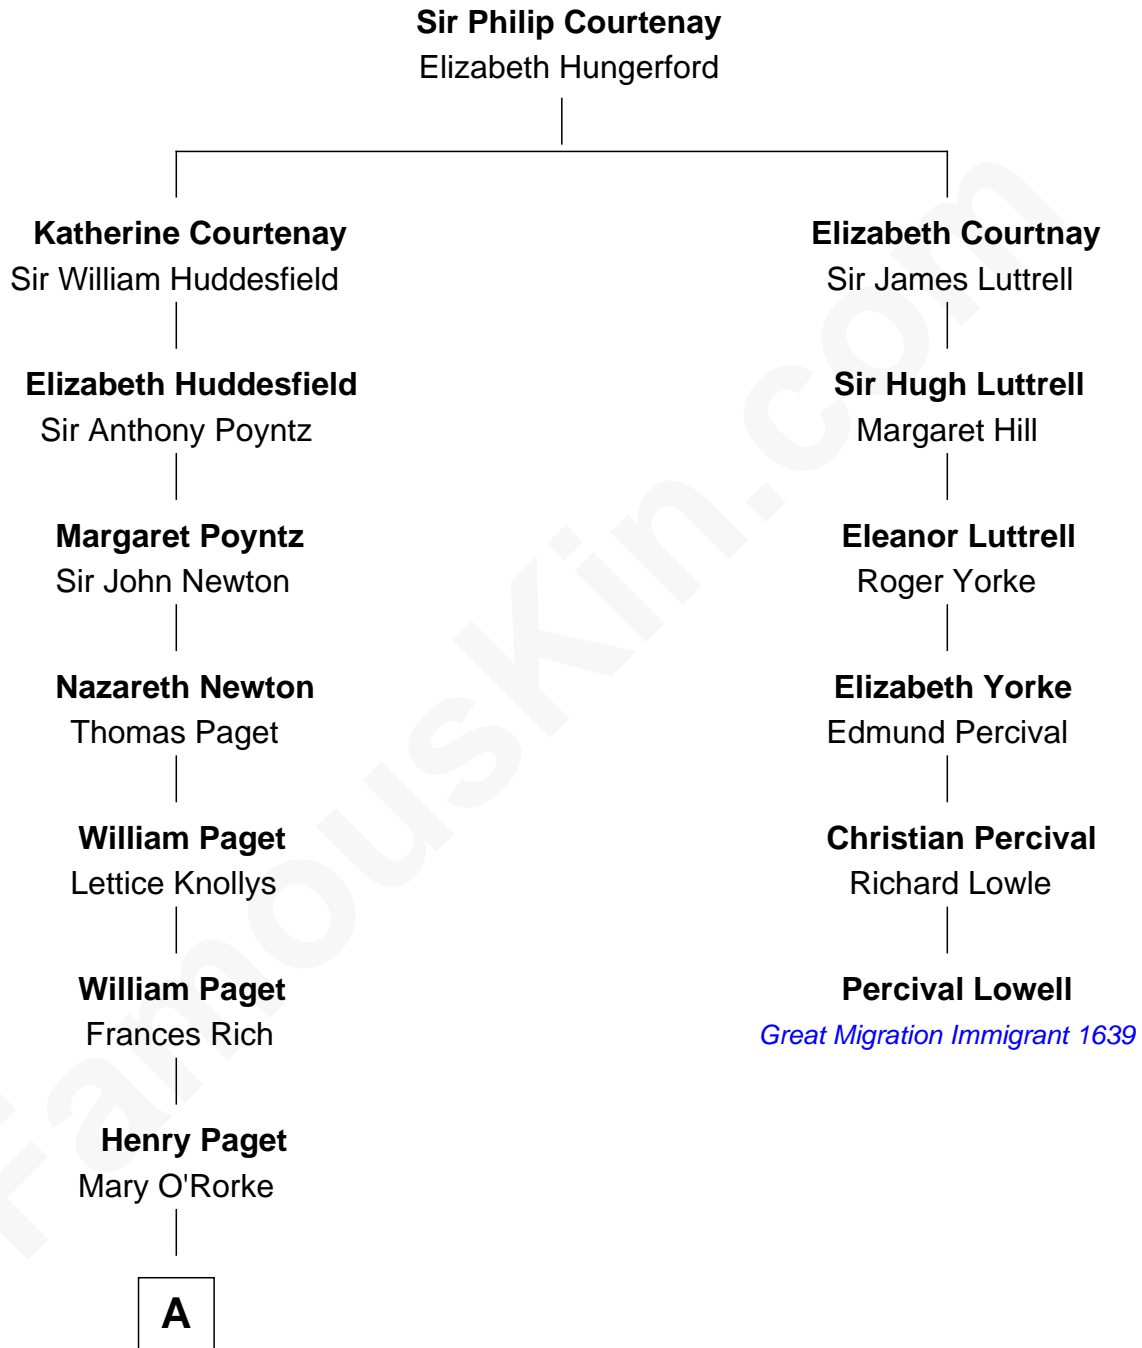

FamousKin.com Relationship Chart of

Princess Diana

Princess of Wales

5th cousin 11 times removed of

Percival Lowell

(c1570 - c1666) Great Migration Immigrant 1639

A

Brig. Gen. Thomas Paget