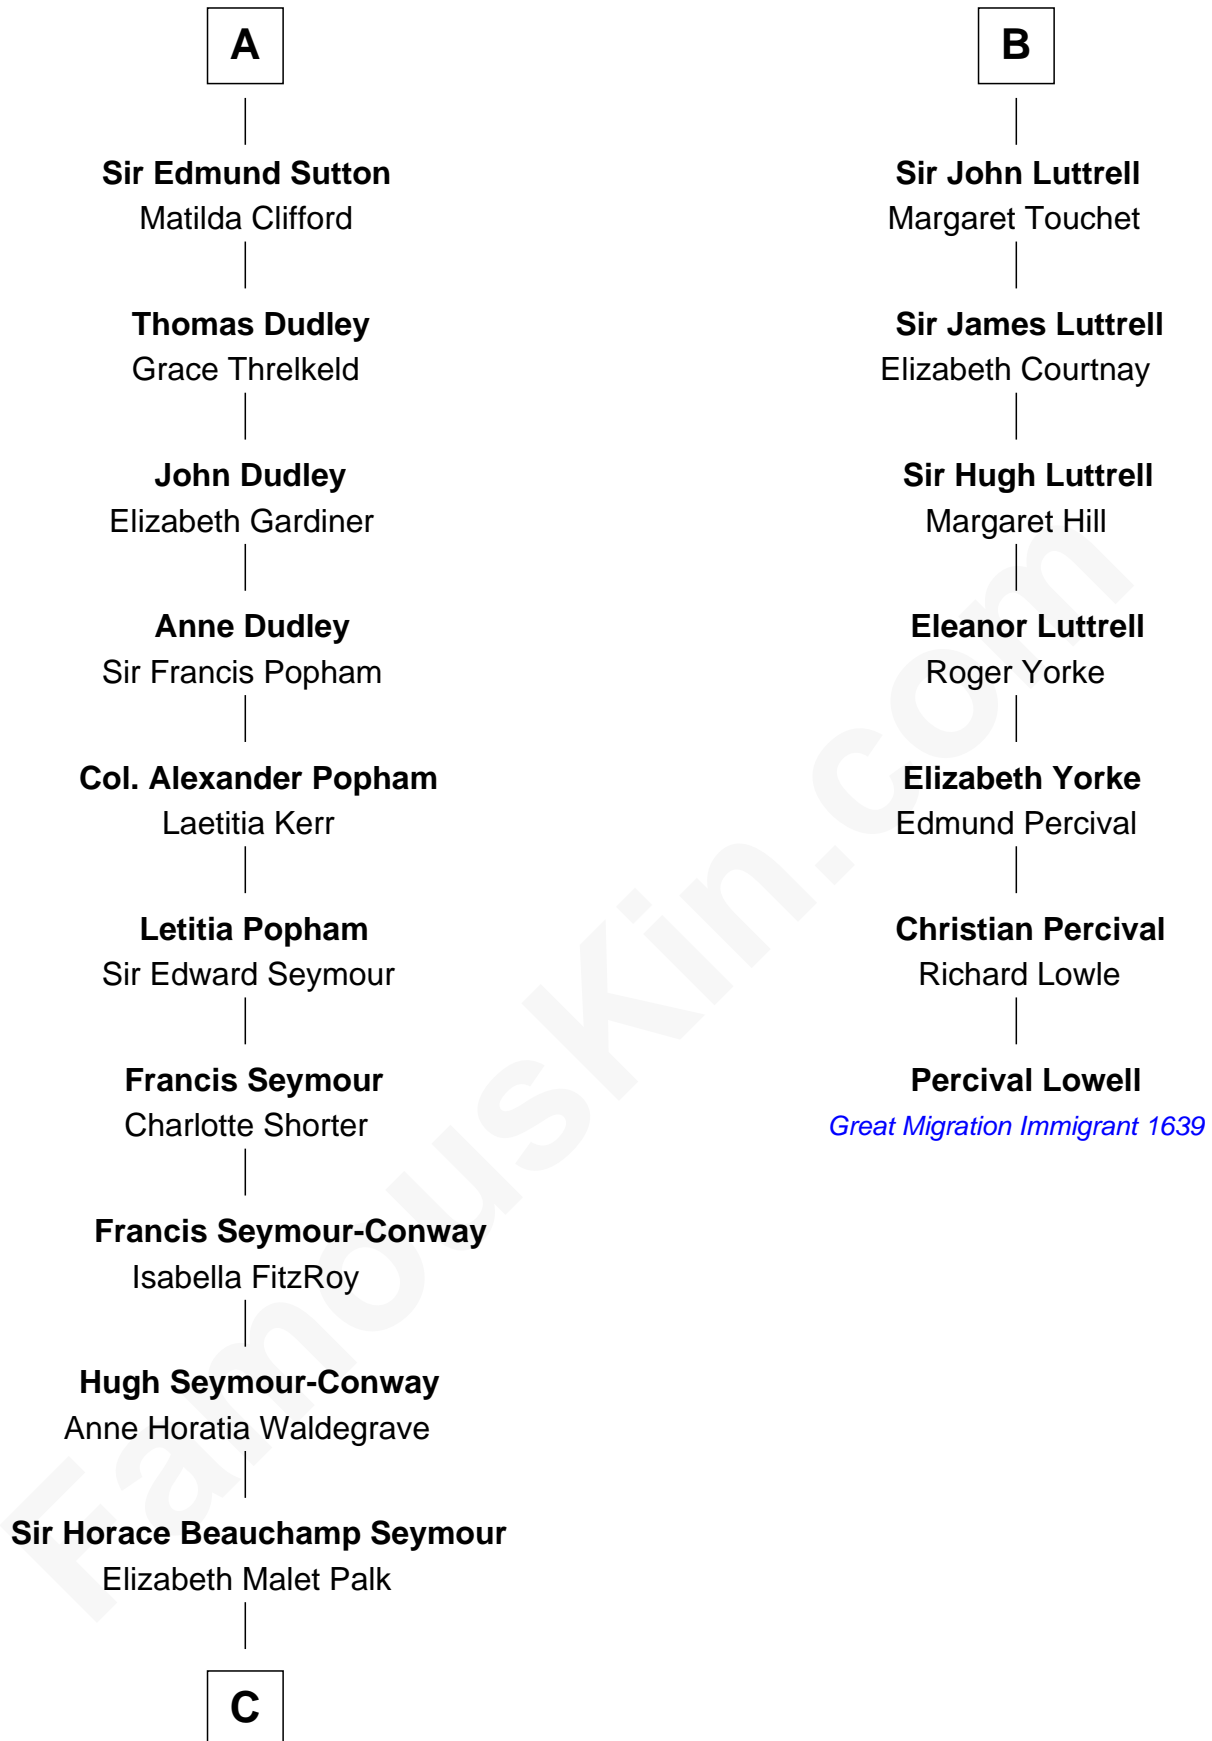

## Relationship Chart of

### Princess Diana

*Princess of Wales*

13th cousin 8 times removed of

**Percival Lowell**  
(c1570 - c1666) *Great Migration Immigrant 1639*

**C**

**Adelaide Horatia Elizabeth Seymour**

Frederick Spencer

**Charles Robert Spencer**

Margaret Baring

**Albert Edward John Spencer**

Cynthia Elinor Beatrix Hamilton

**Edward John Spencer**

Frances Ruth Burke Roche

**Princess Diana**

*Princess of Wales*

FamousKin.com