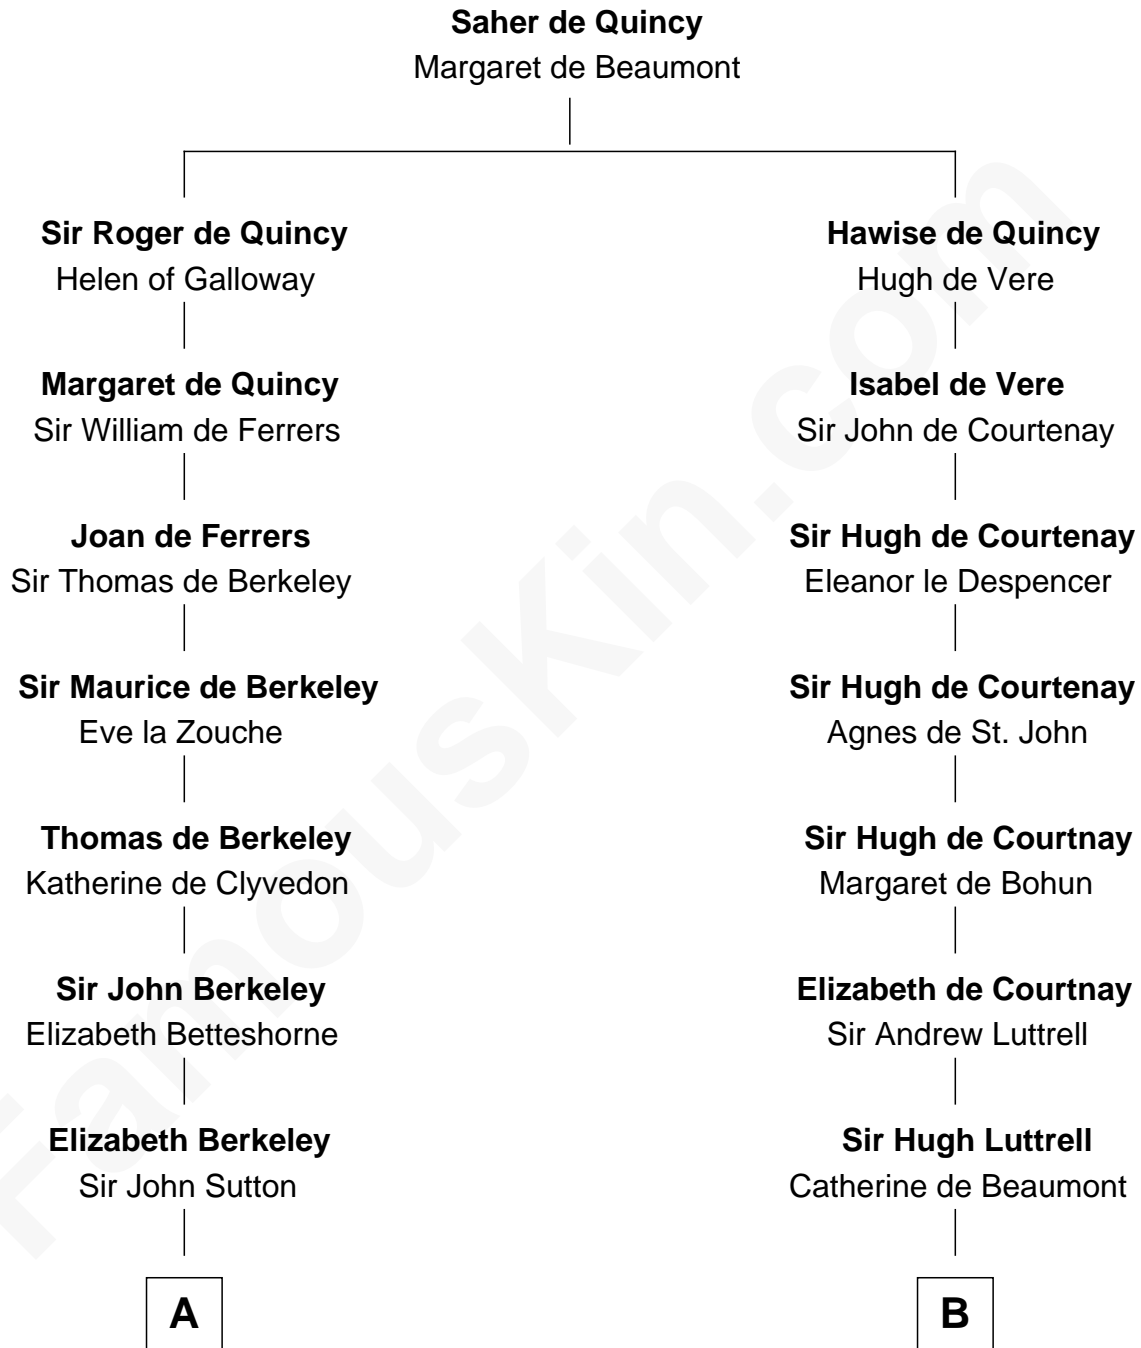

## Relationship Chart of

### Princess Diana

*Princess of Wales*

13th cousin 8 times removed of

**Percival Lowell**  
(c1570 - c1666) *Great Migration Immigrant 1639*

**C**

**Adelaide Horatia Elizabeth Seymour**

Frederick Spencer

**Charles Robert Spencer**