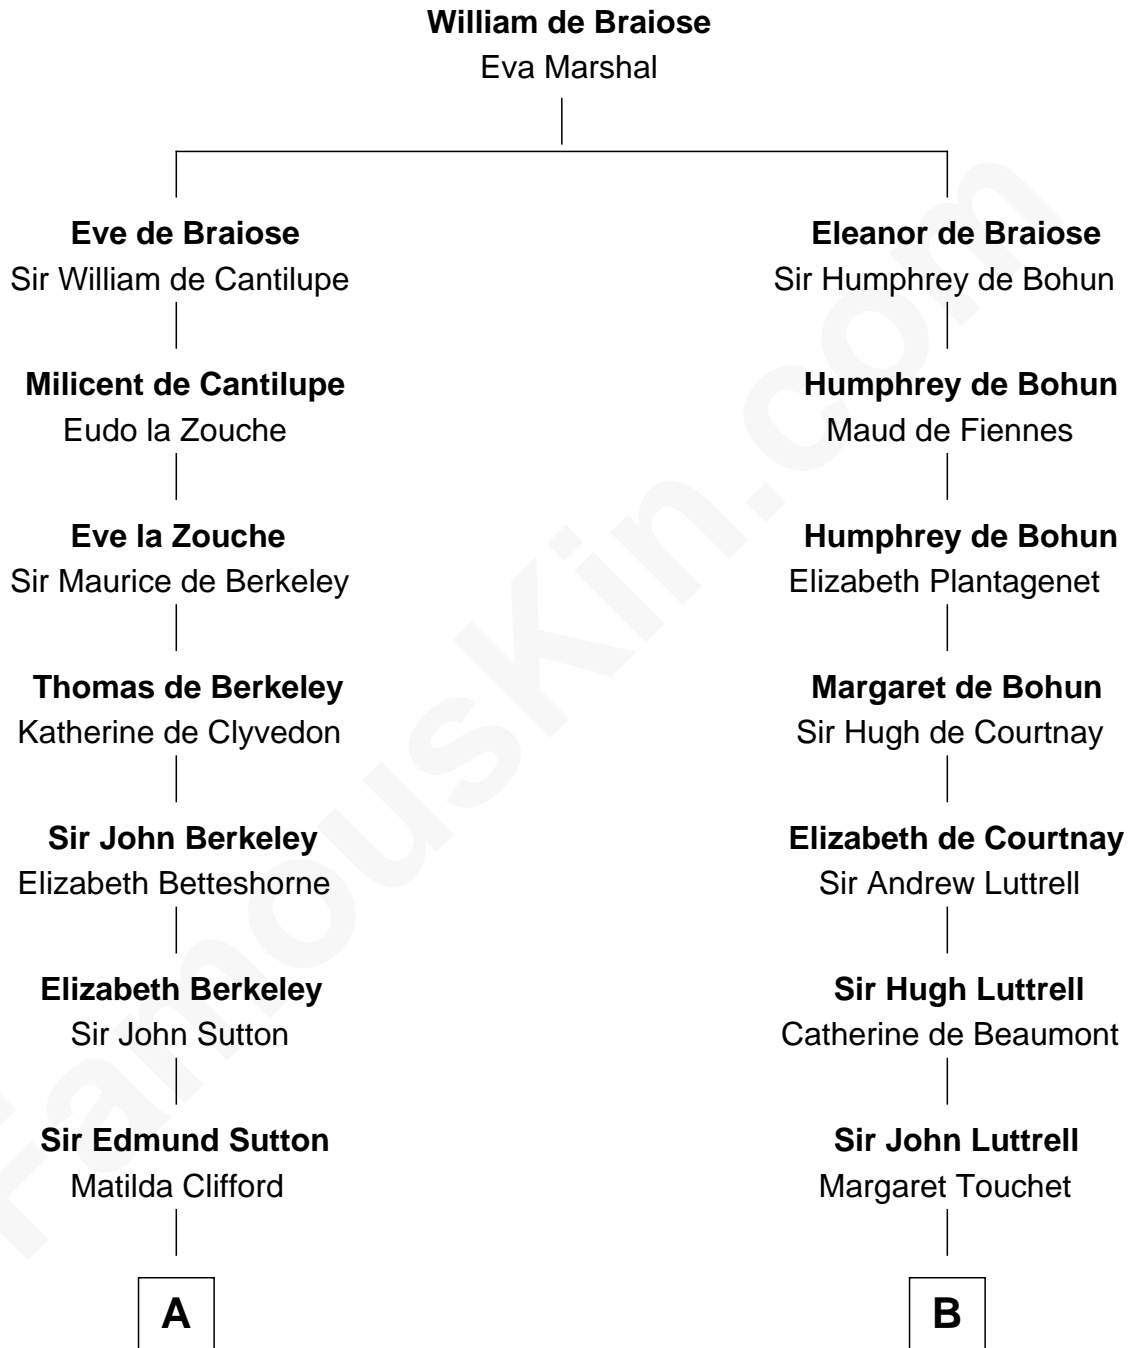

FamousKin.com

Relationship Chart of

Princess Diana

Princess of Wales

12th cousin 8 times removed of

Percival Lowell
(c1570 - c1666) Great Migration Immigrant 1639

C

—
Charles Robert Spencer

Margaret Baring

—
Albert Edward John Spencer

Cynthia Elinor Beatrix Hamilton

—
Edward John Spencer

Frances Ruth Burke Roche

—
Princess Diana

Princess of Wales

FamousKin.com