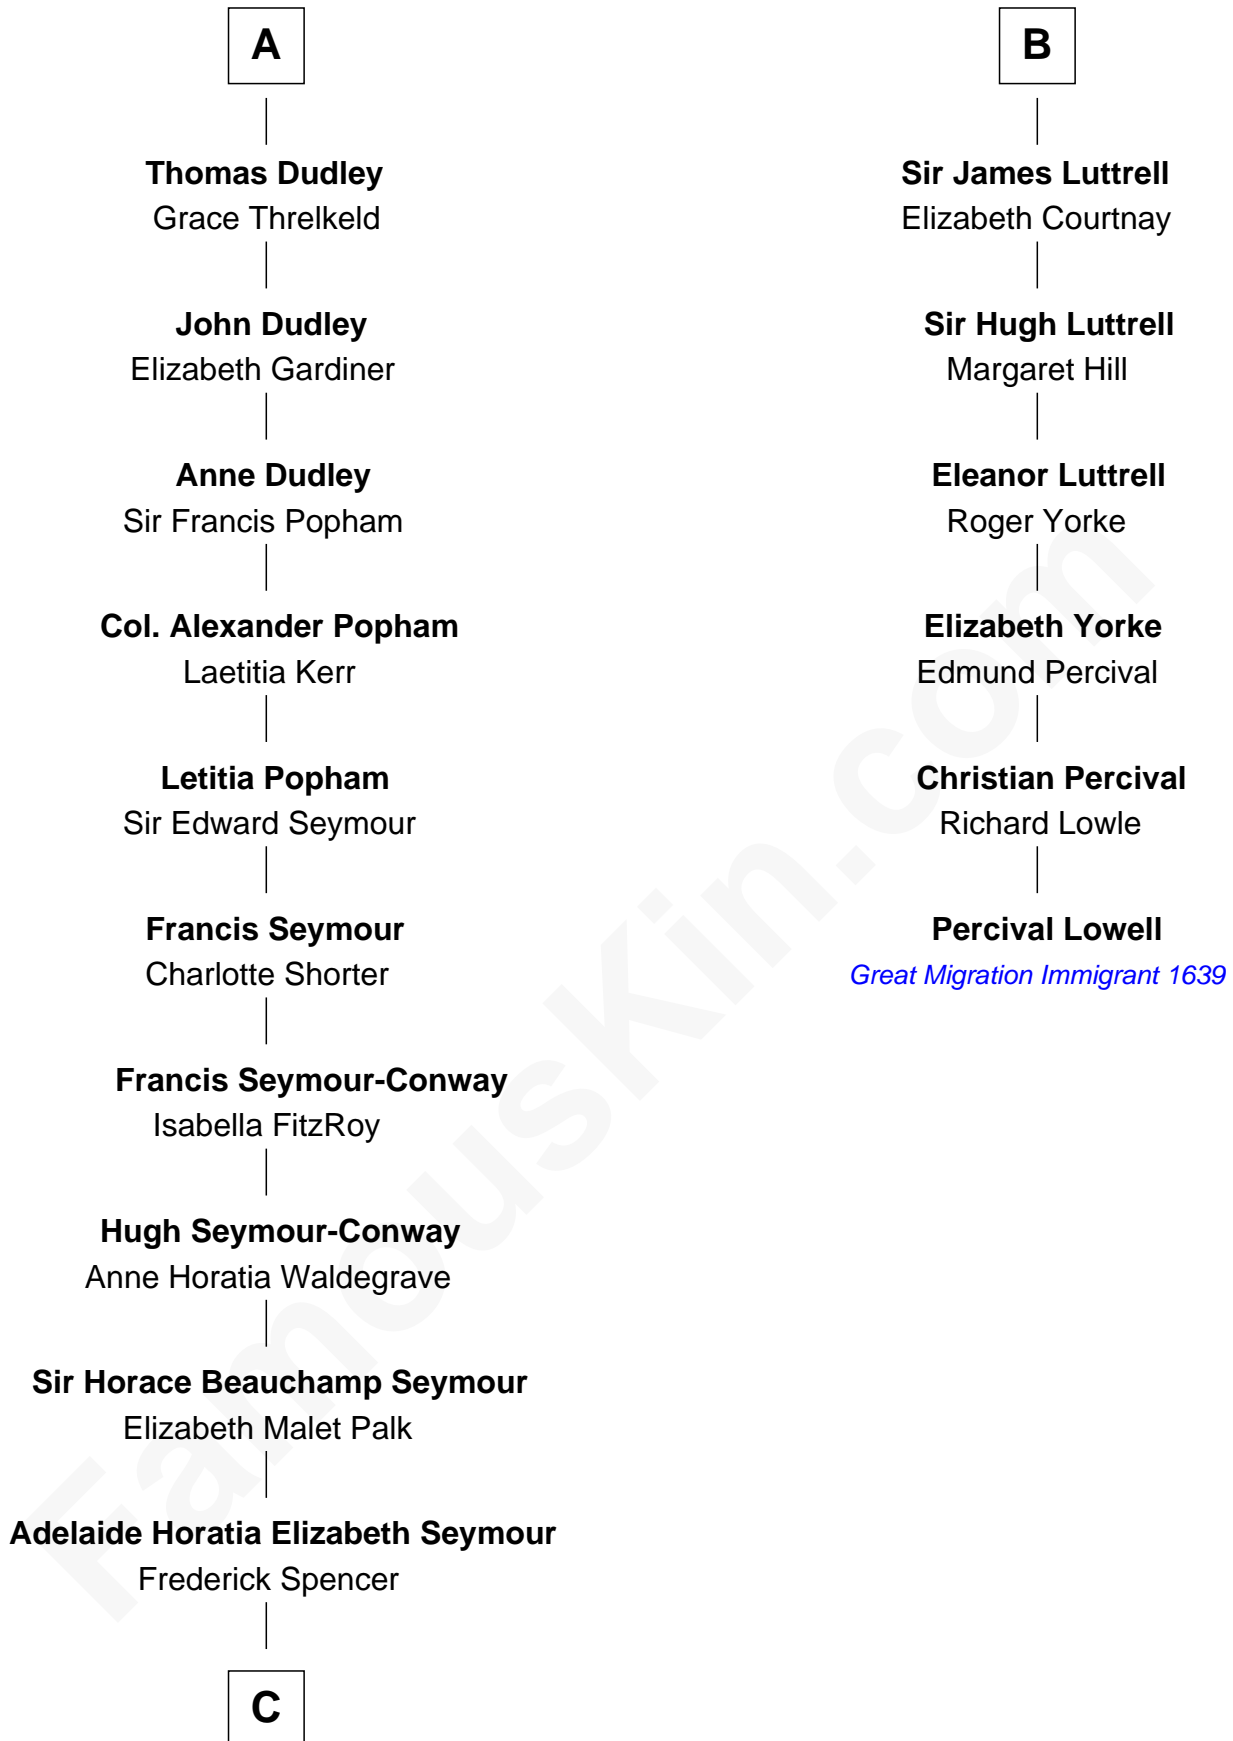

FamousKin.com

Relationship Chart of

Princess Diana

Princess of Wales

12th cousin 8 times removed of

Percival Lowell
(c1570 - c1666) Great Migration Immigrant 1639

C

—
Charles Robert Spencer

Margaret Baring

—
Albert Edward John Spencer

Cynthia Elinor Beatrix Hamilton

—
Edward John Spencer

Frances Ruth Burke Roche

—
Princess Diana

Princess of Wales

FamousKin.com