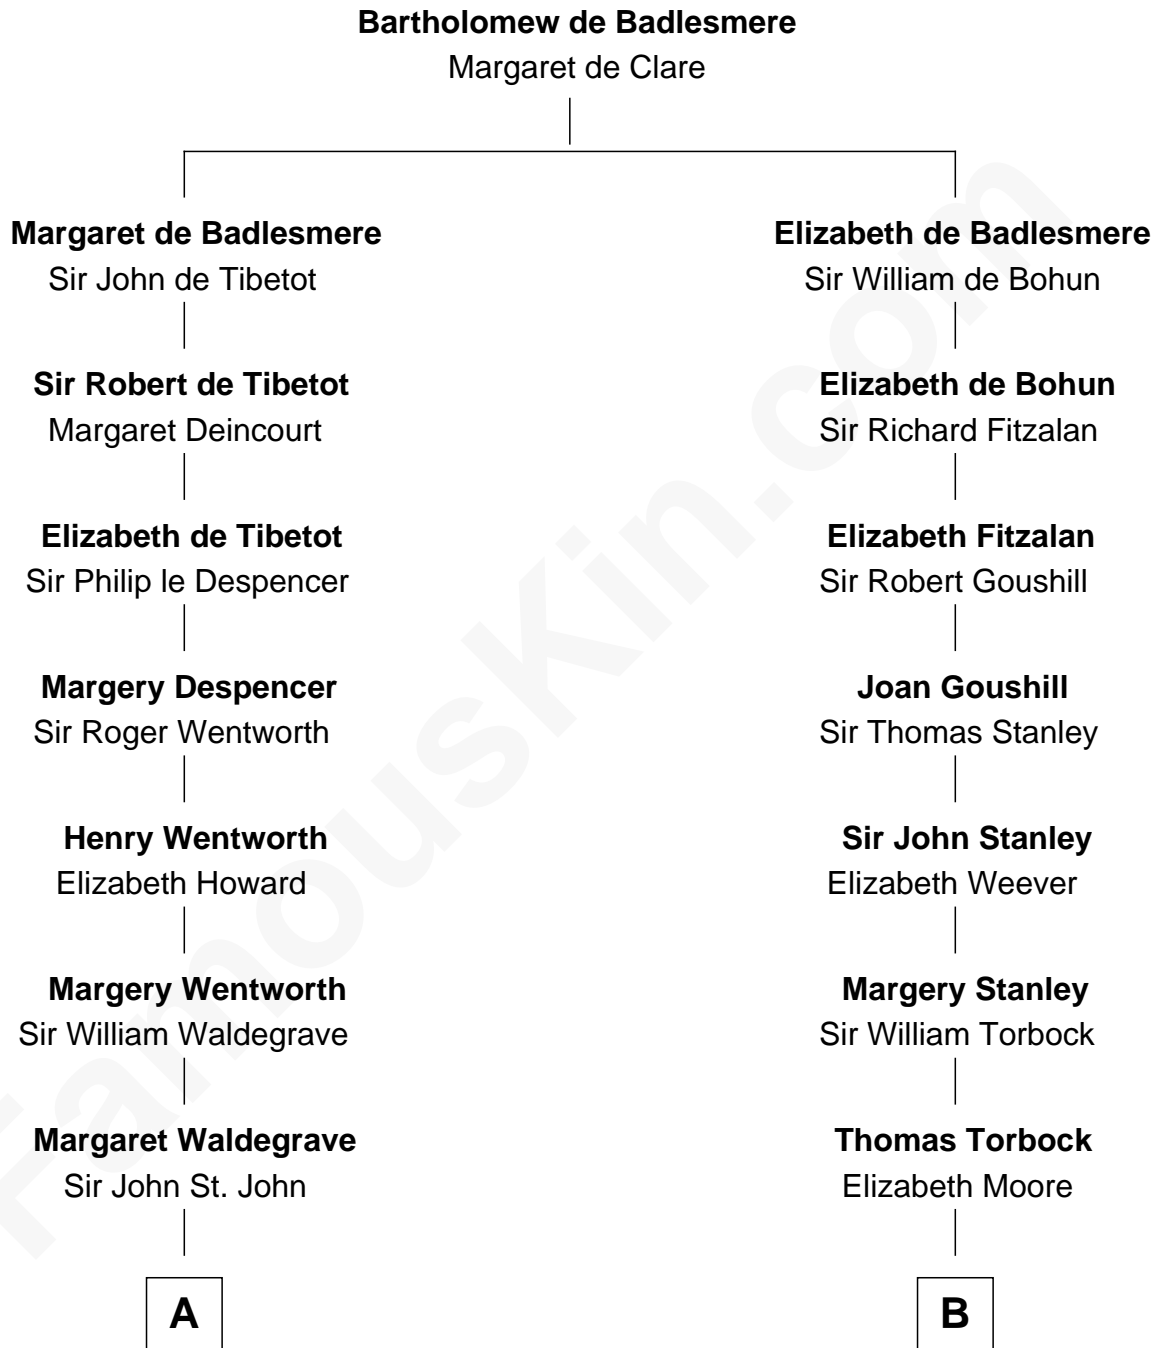

## Relationship Chart of

### Princess Diana

*Princess of Wales*

20th cousin 1 time removed of

**Ed Helms**  
*TV and Movie Actor*

**A**

**Margaret St. John**  
Sir Francis Russell

**William Russell**  
Elizabeth Long

**Francis Russell**  
Catherine Brydges

**Anne Russell**  
George Digby

**Ann Digby**  
Sir Robert Spencer

**Sir Charles Spencer**  
Anne Churchill

**John Spencer**  
Georgiana Carolina Carteret

**John Spencer**  
Margaret Georgiana Poyntz

**George John Spencer**  
Lavina Bingham