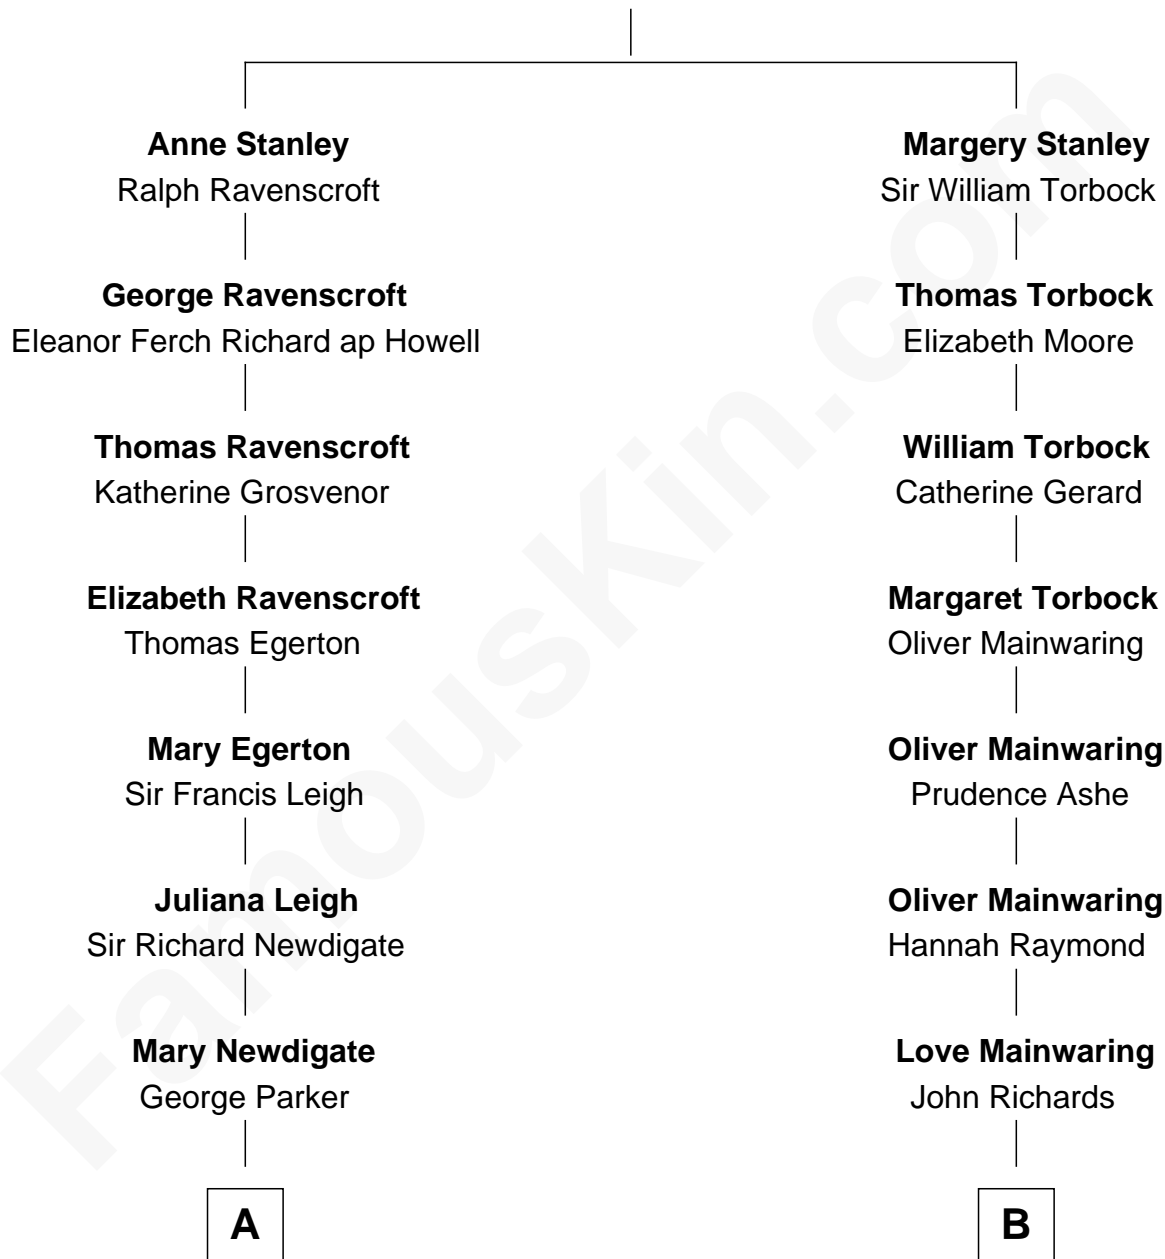

FamousKin.com Relationship Chart of

Princess Diana

Princess of Wales

16th cousin 1 time removed of

Ed Helms

TV and Movie Actor

Sir John Stanley

Elizabeth Weever

A

Richard Parker

Sarah Chilcot

Juliana Parker

Cecil Bowyer

Sir William Bowyer

Anne Stonehouse

Penelope Bowyer