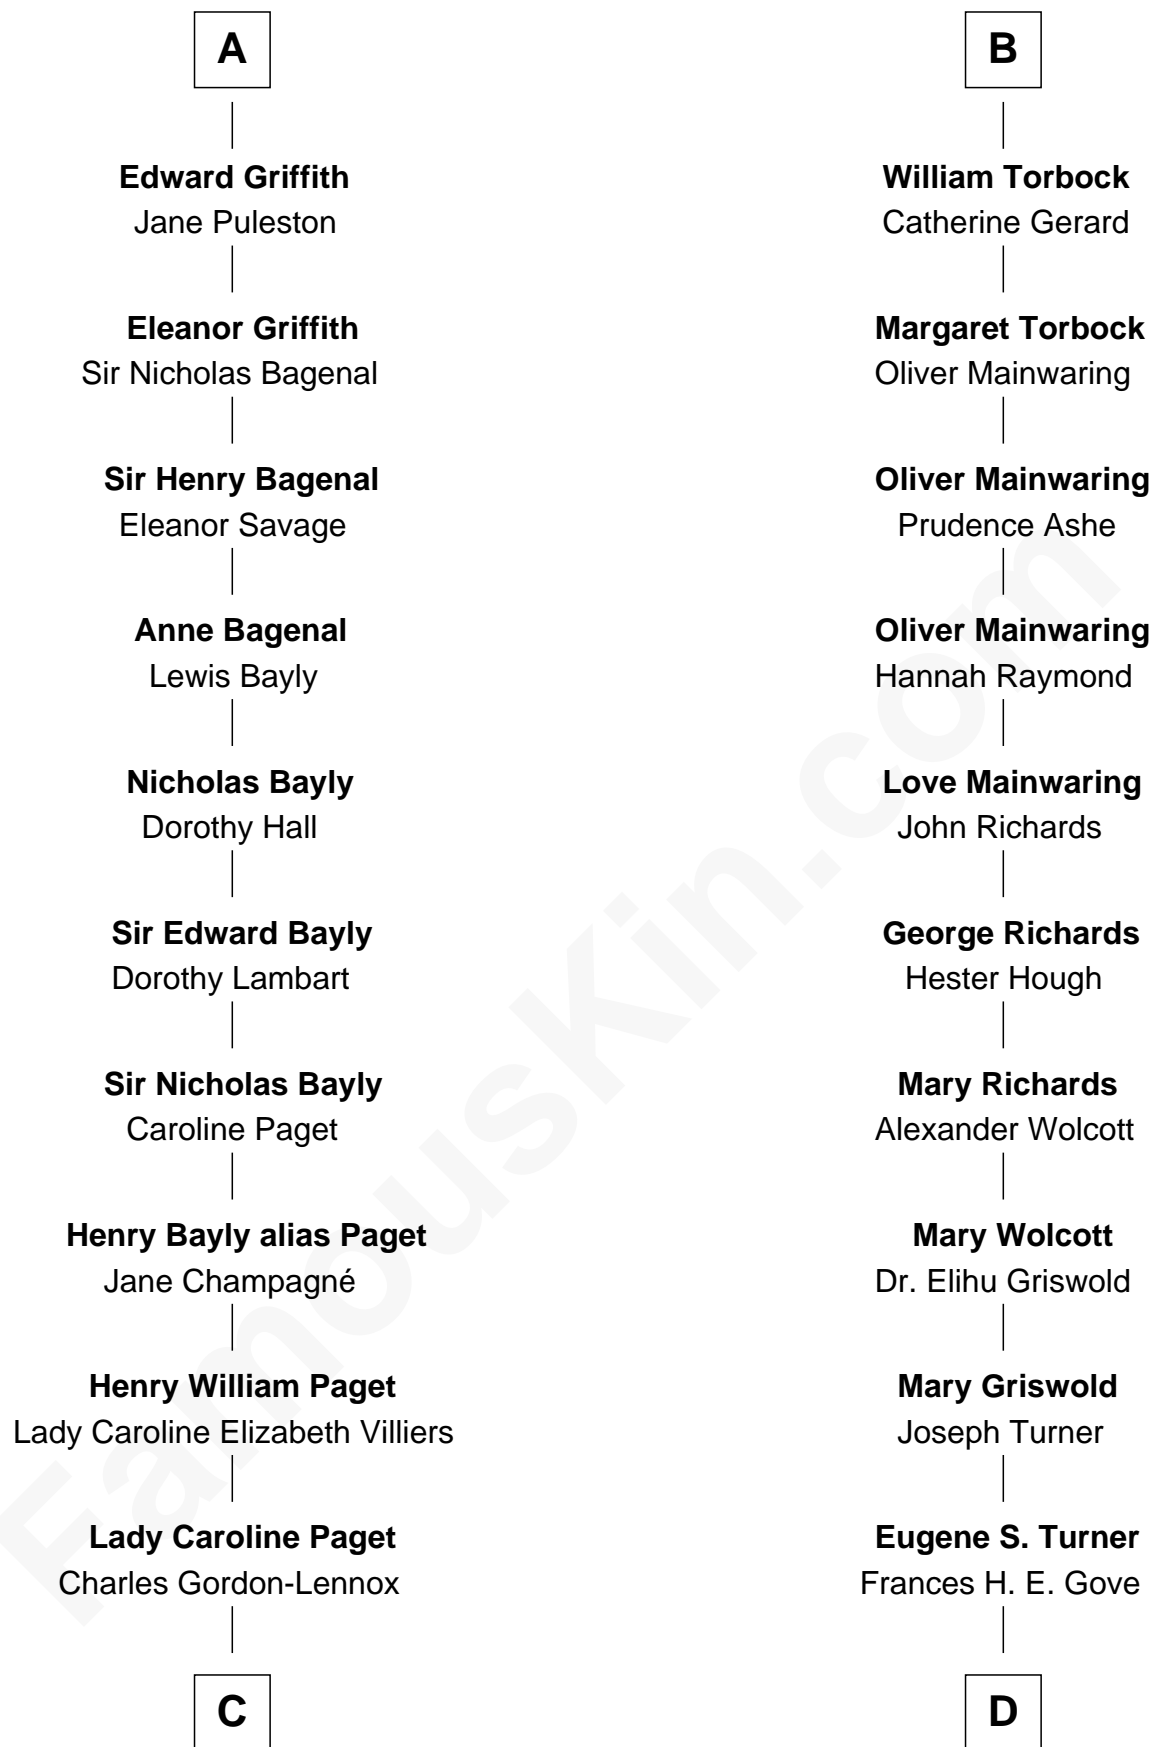

FamousKin.com Relationship Chart of

Princess Diana

Princess of Wales

21st cousin of

Ed Helms

TV and Movie Actor

Hugh de Mascy

C

Cecilia Catherine Gordon-Lennox

Charles George Bingham

Rosalind Cecilia Caroline Bingham

James Albert Edward Hamilton

Cynthia Elinor Beatrix Hamilton

Albert Edward John Spencer

Edward John Spencer

Frances Ruth Burke Roche