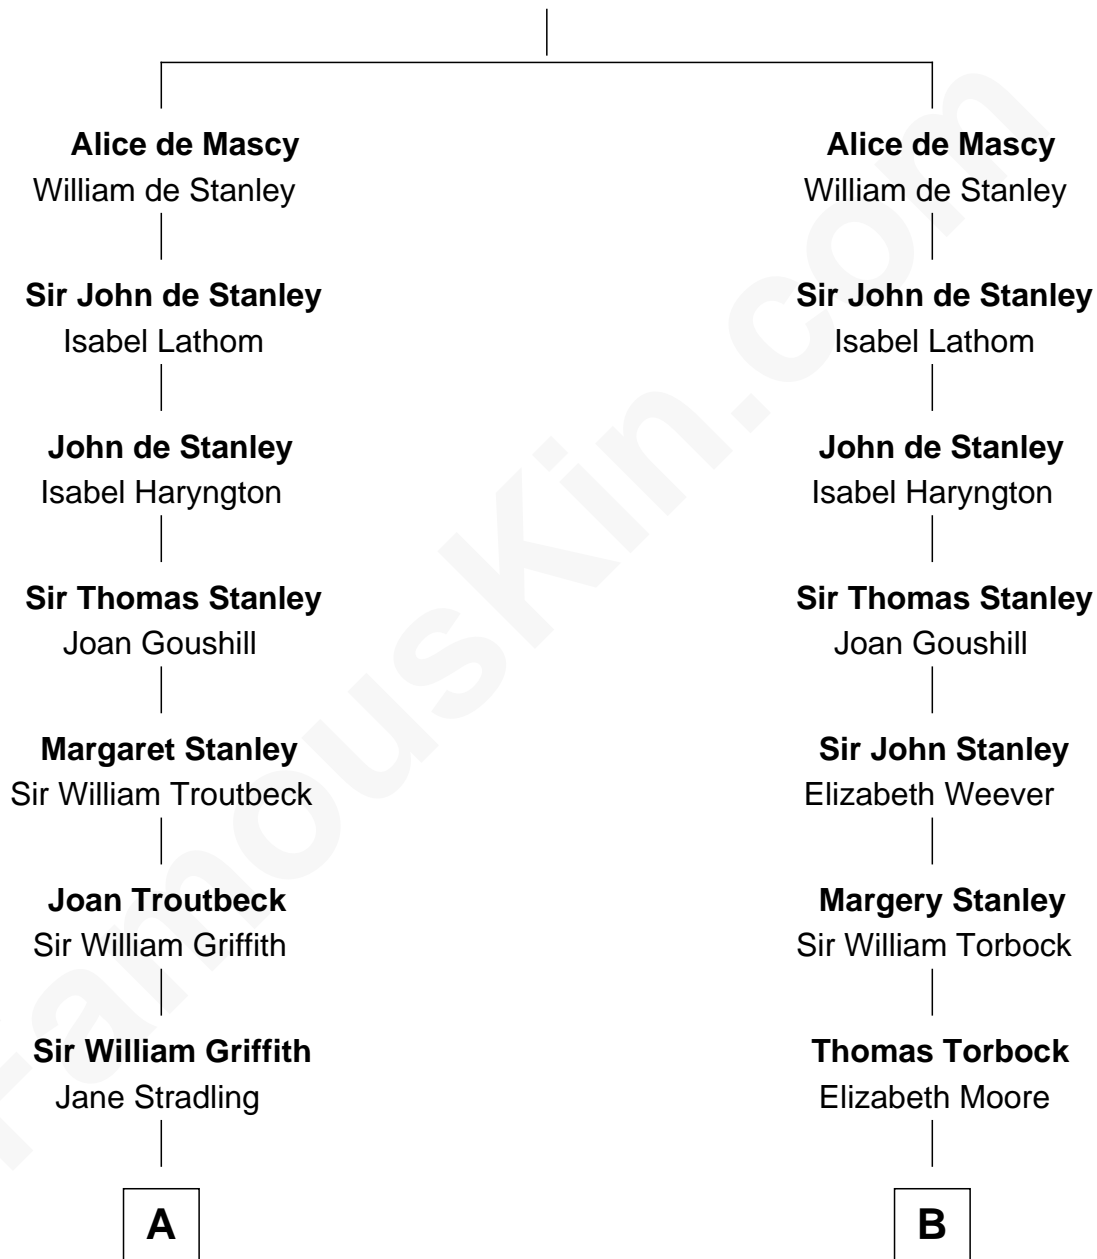

FamousKin.com Relationship Chart of

Princess Diana

Princess of Wales

21st cousin of

Ed Helms

TV and Movie Actor

Hugh de Mascy

C

Cecilia Catherine Gordon-Lennox

Charles George Bingham

Rosalind Cecilia Caroline Bingham

James Albert Edward Hamilton

Cynthia Elinor Beatrix Hamilton

Albert Edward John Spencer

Edward John Spencer

Frances Ruth Burke Roche