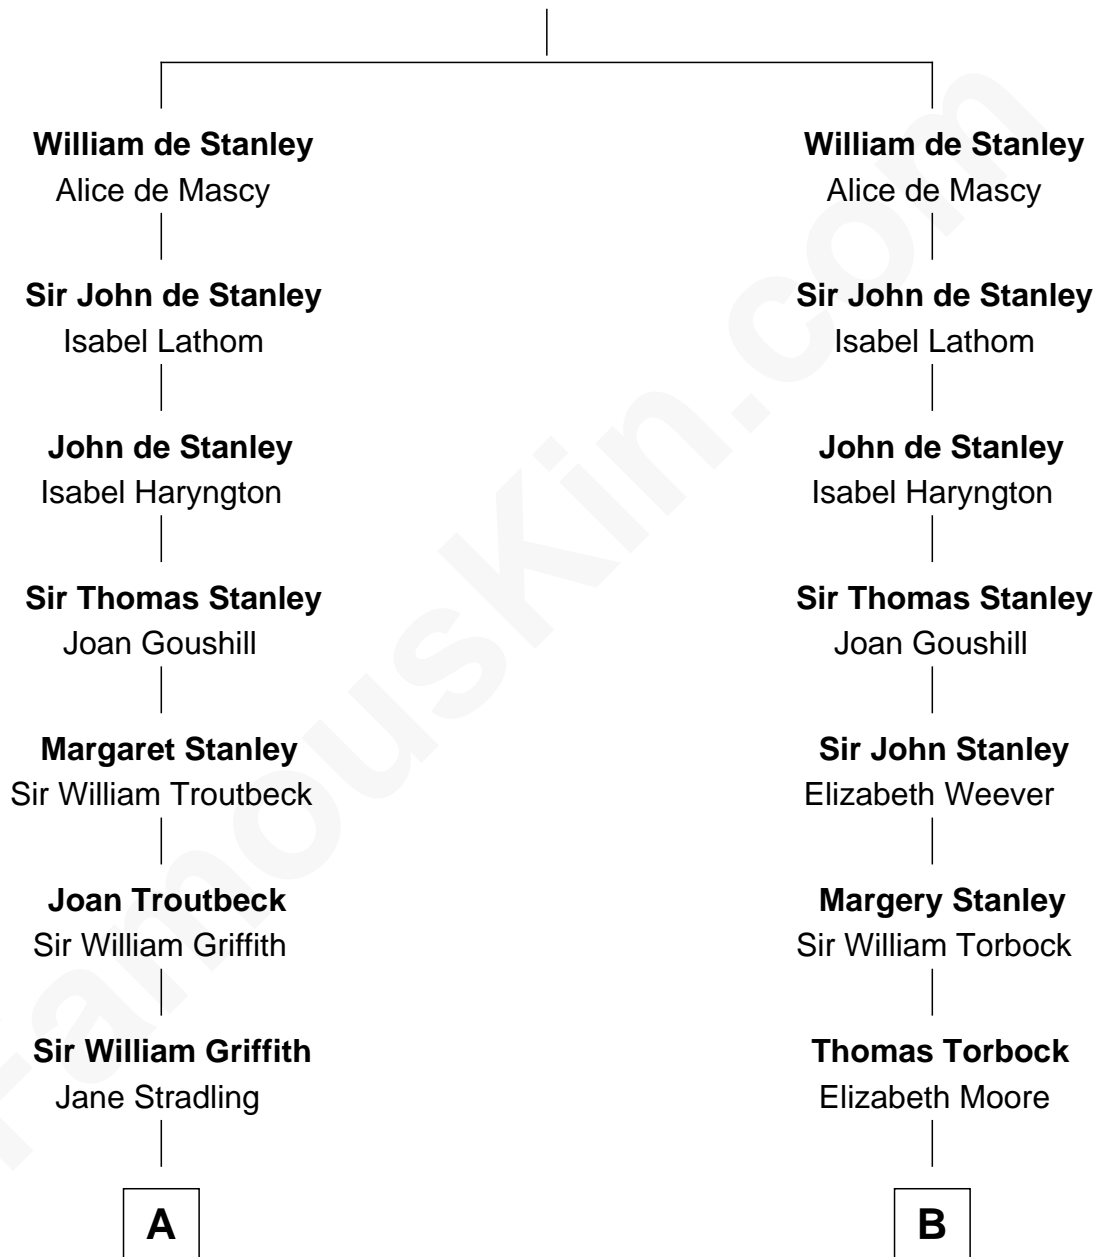

FamousKin.com Relationship Chart of

Princess Diana

Princess of Wales

21st cousin of

Ed Helms

TV and Movie Actor

John de Stanley

Mabel Hawkset

C

Cecilia Catherine Gordon-Lennox

Charles George Bingham

Rosalind Cecilia Caroline Bingham

James Albert Edward Hamilton

Cynthia Elinor Beatrix Hamilton

Albert Edward John Spencer

Edward John Spencer