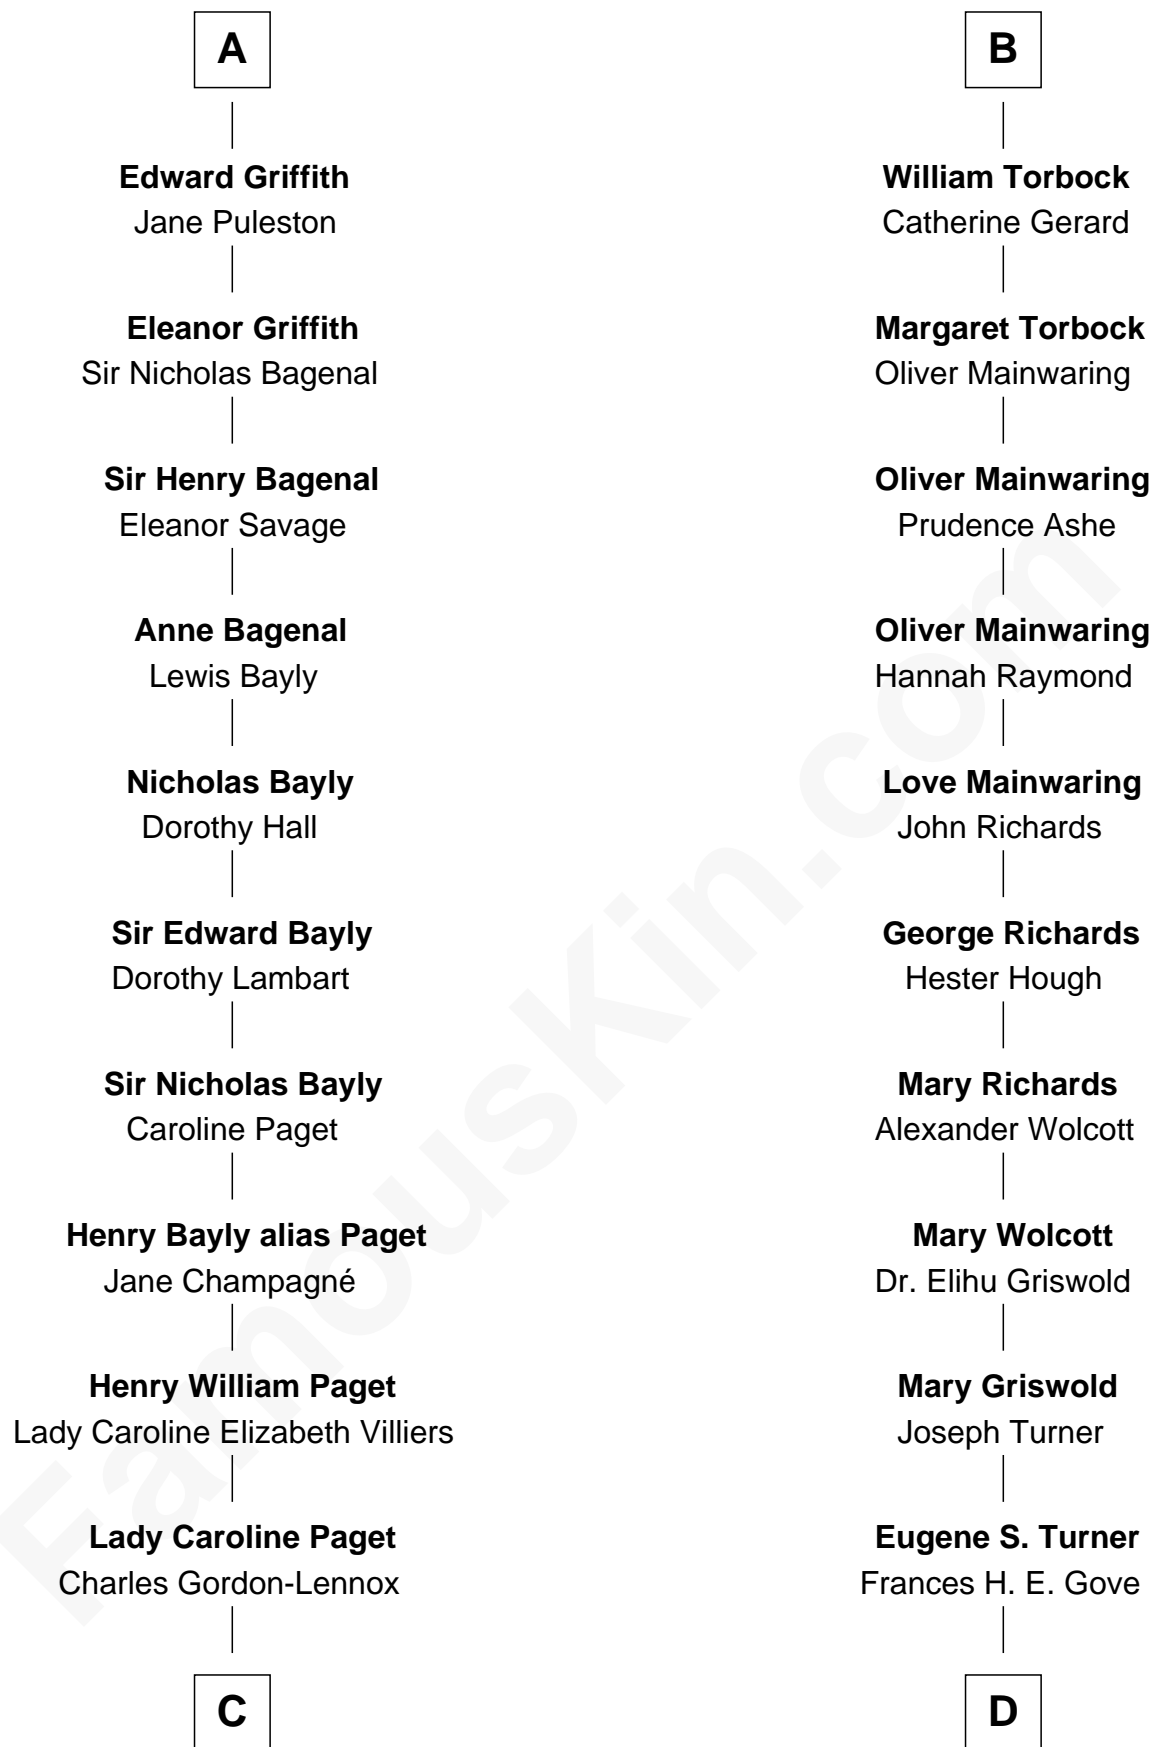

FamousKin.com Relationship Chart of

Princess Diana

Princess of Wales

21st cousin of

Ed Helms

TV and Movie Actor

John de Stanley

Mabel Hawkset

C

Cecilia Catherine Gordon-Lennox

Charles George Bingham

Rosalind Cecilia Caroline Bingham

James Albert Edward Hamilton

Cynthia Elinor Beatrix Hamilton

Albert Edward John Spencer

Edward John Spencer

Frances Ruth Burke Roche

Princess Diana

Princess of Wales

D

Ione Turner

Walter Harold Wright

Inez Emeline Wright

George Pullen Jackson