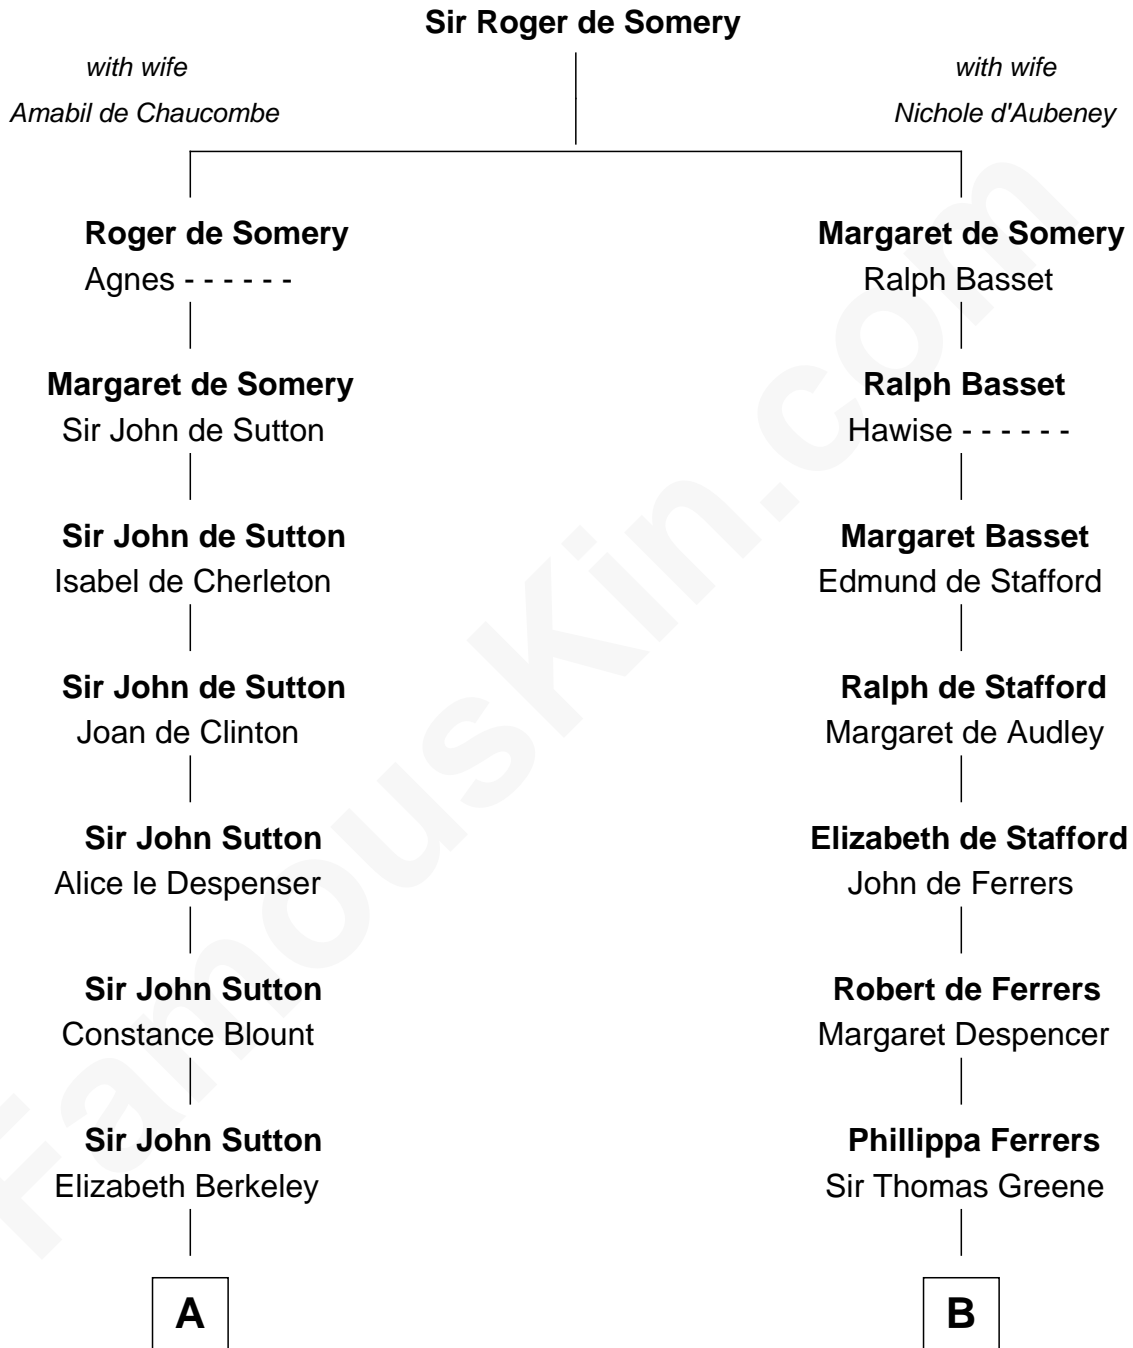

FamousKin.com

Relationship Chart of

Princess Diana

Princess of Wales

20th cousin 1 time removed of

Joseph Wharton

Founder of the Wharton School of Business

C

Adelaide Horatia Elizabeth Seymour

Frederick Spencer

Charles Robert Spencer

Margaret Baring

Albert Edward John Spencer

Cynthia Elinor Beatrix Hamilton

Edward John Spencer

Frances Ruth Burke Roche