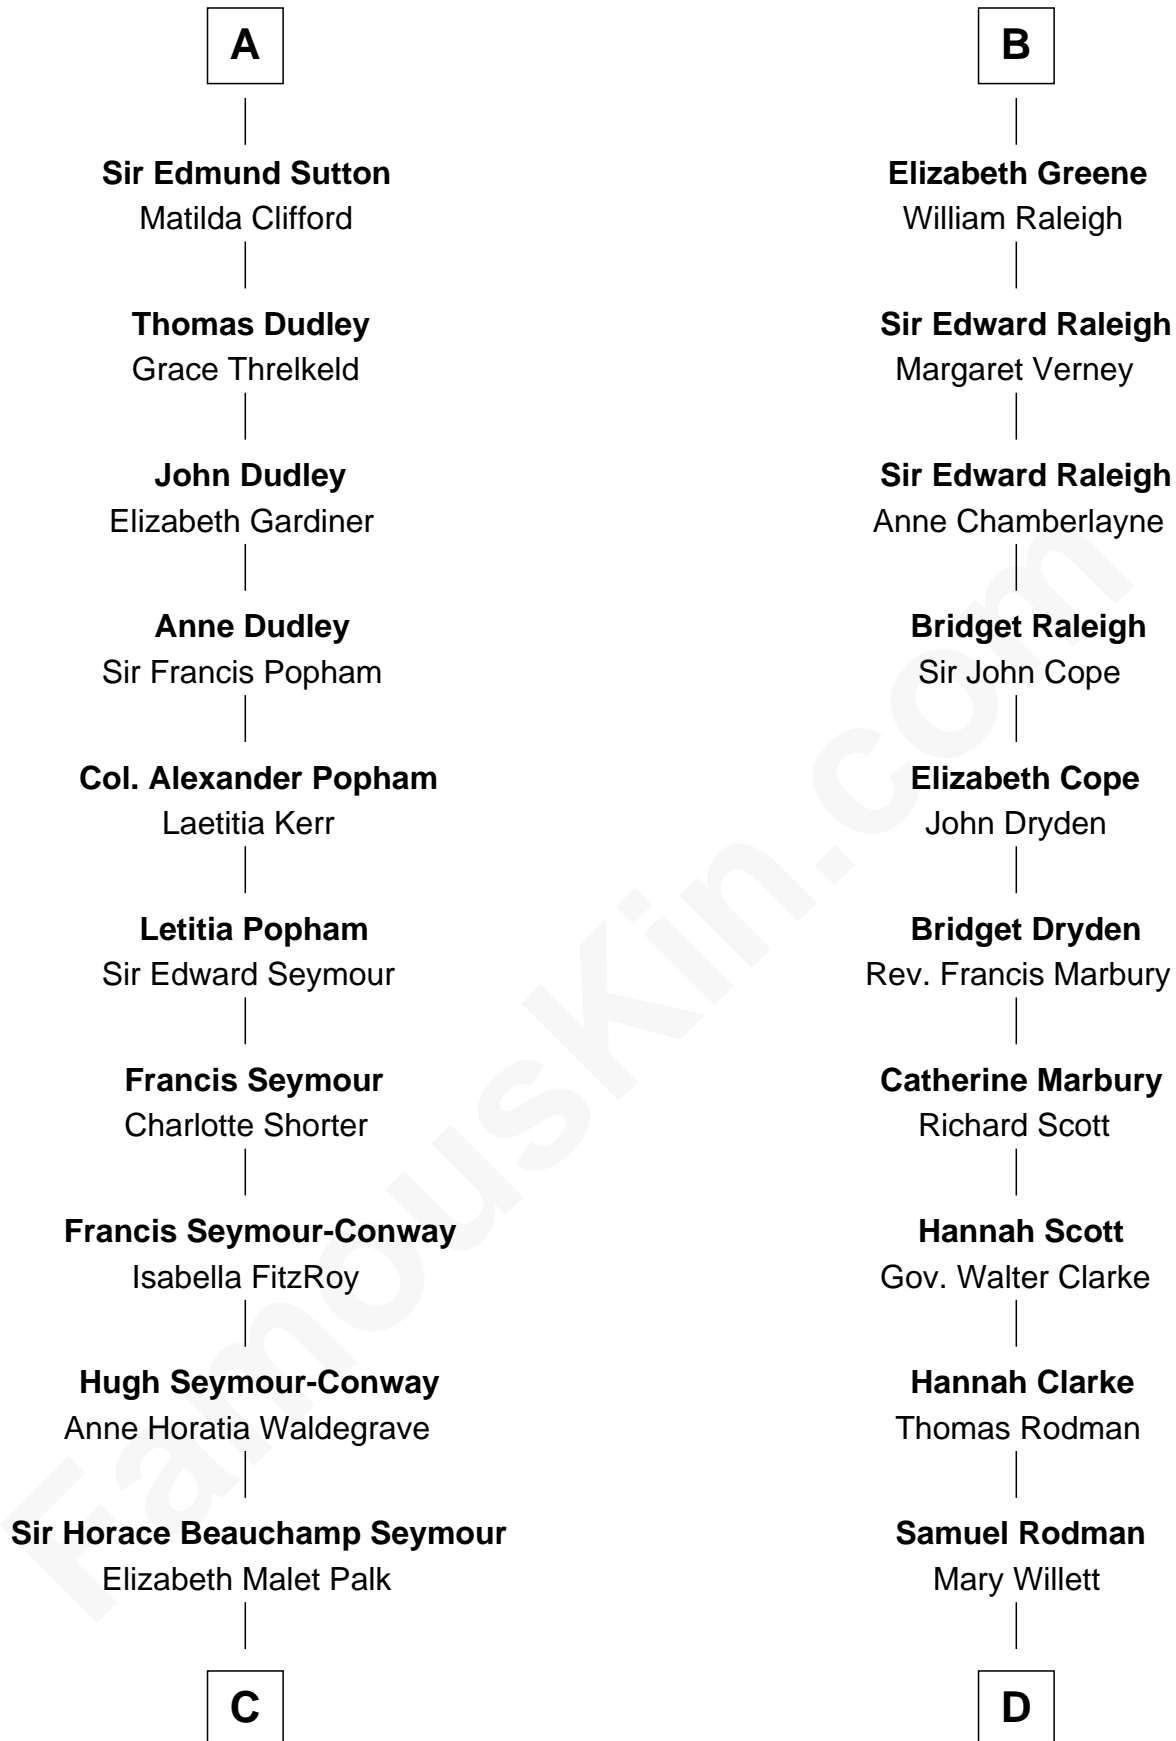

FamousKin.com

Relationship Chart of

Princess Diana

Princess of Wales

20th cousin 1 time removed of

Joseph Wharton

Founder of the Wharton School of Business

C

Adelaide Horatia Elizabeth Seymour

Frederick Spencer

Charles Robert Spencer

Margaret Baring

Albert Edward John Spencer

Cynthia Elinor Beatrix Hamilton

Edward John Spencer

Frances Ruth Burke Roche