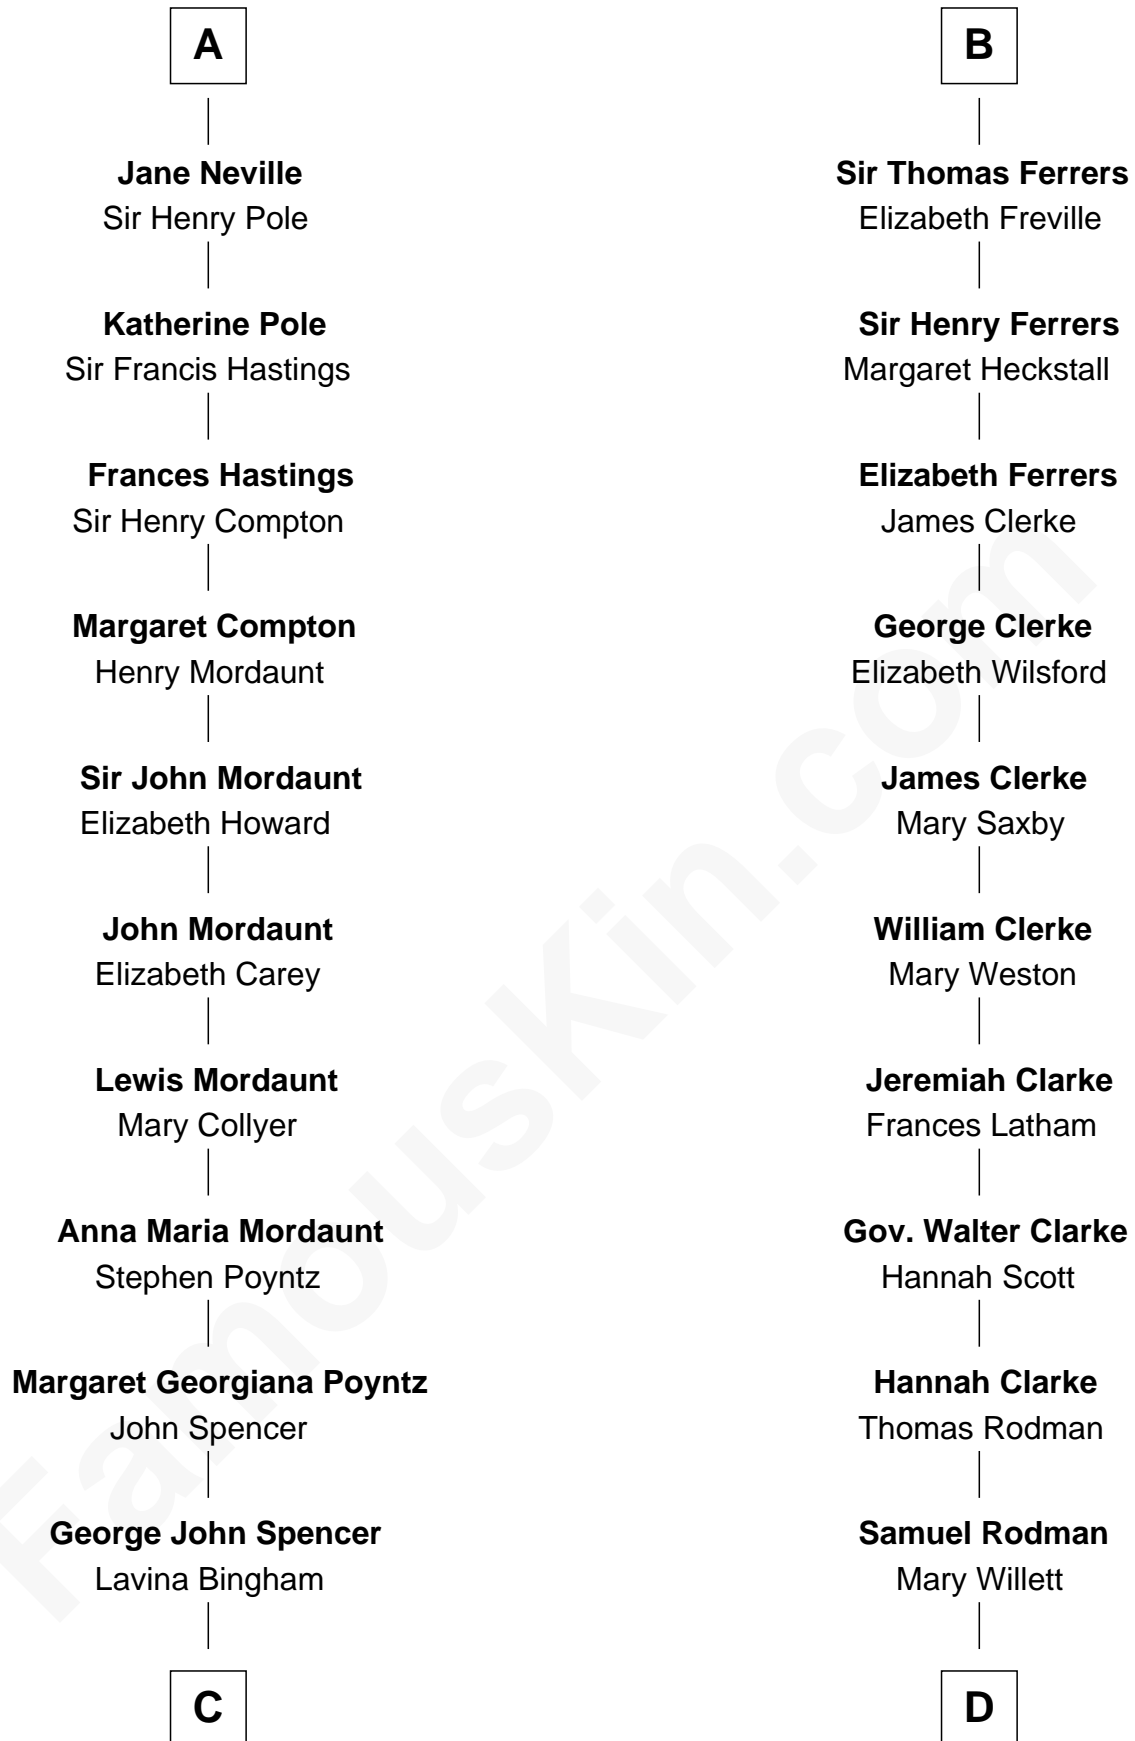

FamousKin.com Relationship Chart of

Princess Diana

Princess of Wales

20th cousin 1 time removed of

Joseph Wharton

Founder of the Wharton School of Business

C

Frederick Spencer

Adelaide Horatia Elizabeth Seymour

Charles Robert Spencer

Margaret Baring

Albert Edward John Spencer

Cynthia Elinor Beatrix Hamilton

Edward John Spencer

Frances Ruth Burke Roche

Princess Diana

Princess of Wales

D

Thomas Rodman

Mary Borden

Hannah Rodman

Samuel Rowland Fisher

Deborah Fisher

William Wharton