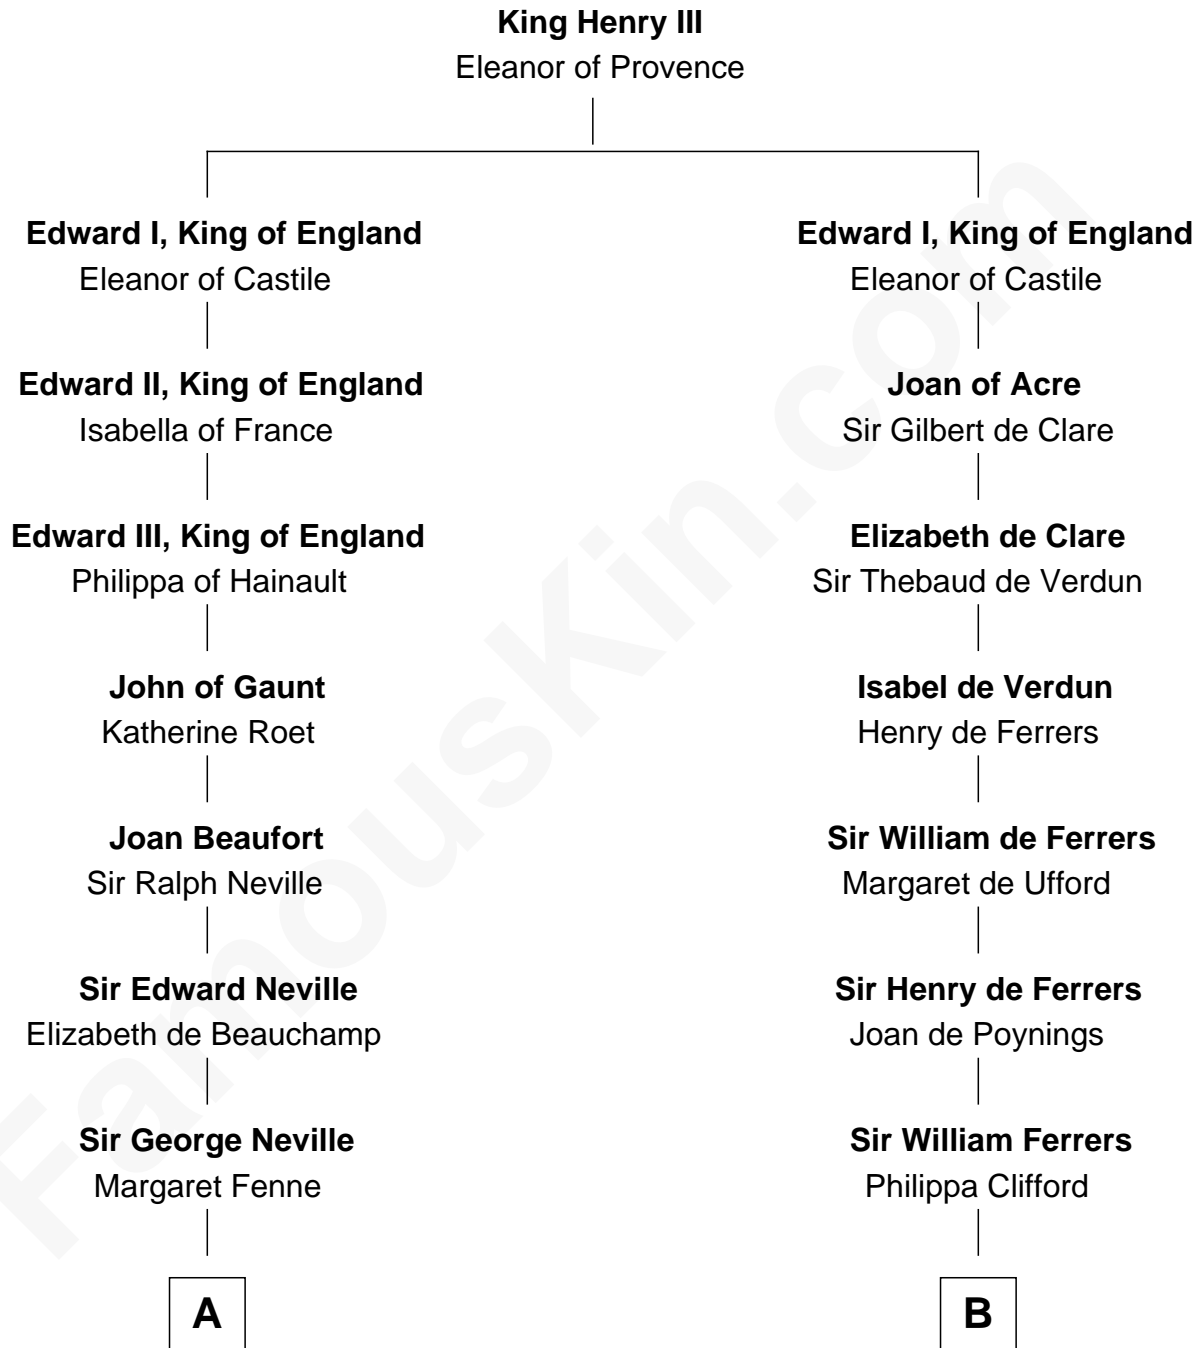

FamousKin.com Relationship Chart of

Princess Diana

Princess of Wales

20th cousin 1 time removed of

Joseph Wharton

Founder of the Wharton School of Business

C

Frederick Spencer

Adelaide Horatia Elizabeth Seymour

Charles Robert Spencer

Margaret Baring

Albert Edward John Spencer

Cynthia Elinor Beatrix Hamilton

Edward John Spencer

Frances Ruth Burke Roche

Princess Diana