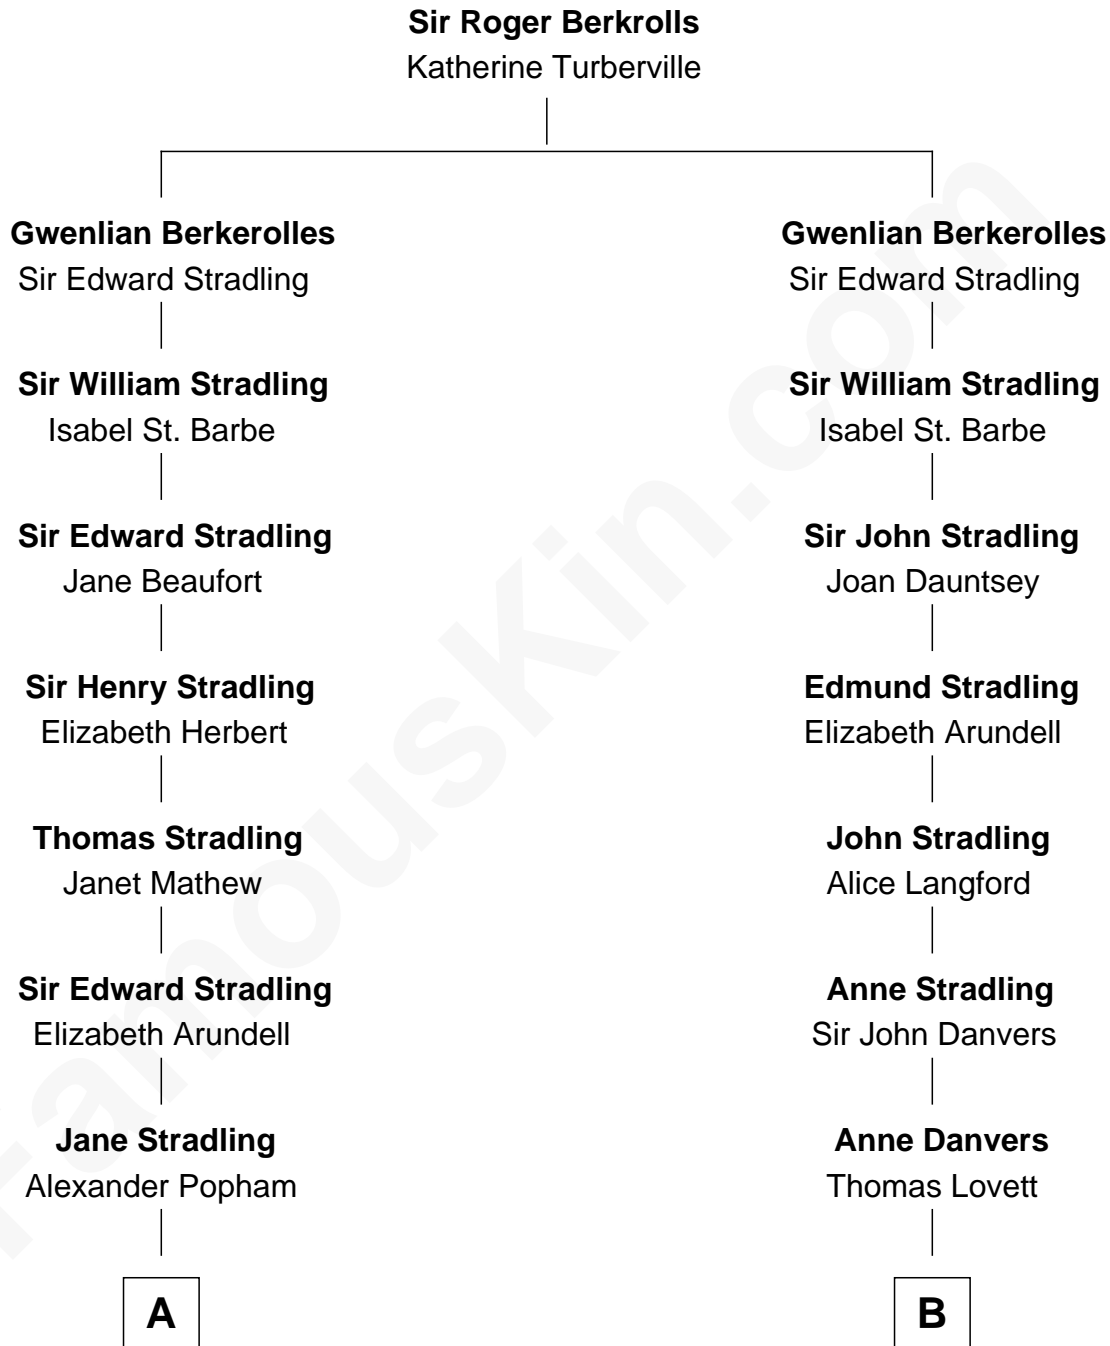

FamousKin.com

Relationship Chart of

Princess Diana

Princess of Wales

17th cousin 2 times removed of

Joseph Wharton
Founder of the Wharton School of Business

C

—
Albert Edward John Spencer
Cynthia Elinor Beatrix Hamilton

—
Edward John Spencer
Frances Ruth Burke Roche

—
Princess Diana
Princess of Wales

FamousKin.com