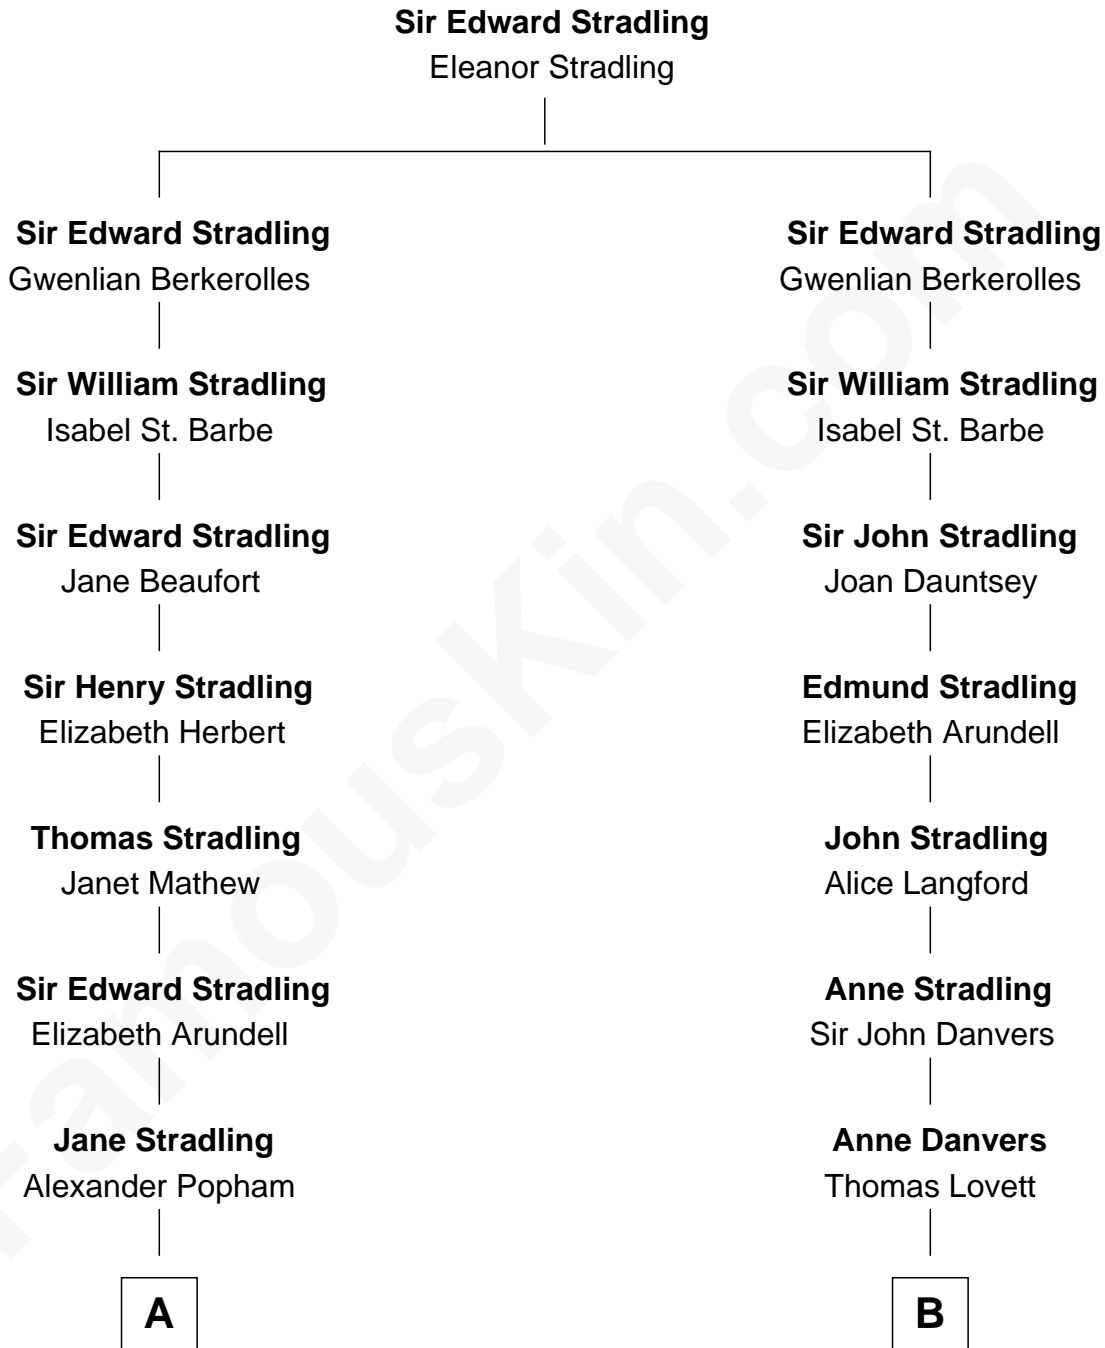

FamousKin.com

Relationship Chart of

Princess Diana

Princess of Wales

17th cousin 2 times removed of

Joseph Wharton
Founder of the Wharton School of Business

C

—
Albert Edward John Spencer
Cynthia Elinor Beatrix Hamilton

—
Edward John Spencer
Frances Ruth Burke Roche

—
Princess Diana
Princess of Wales

FamousKin.com