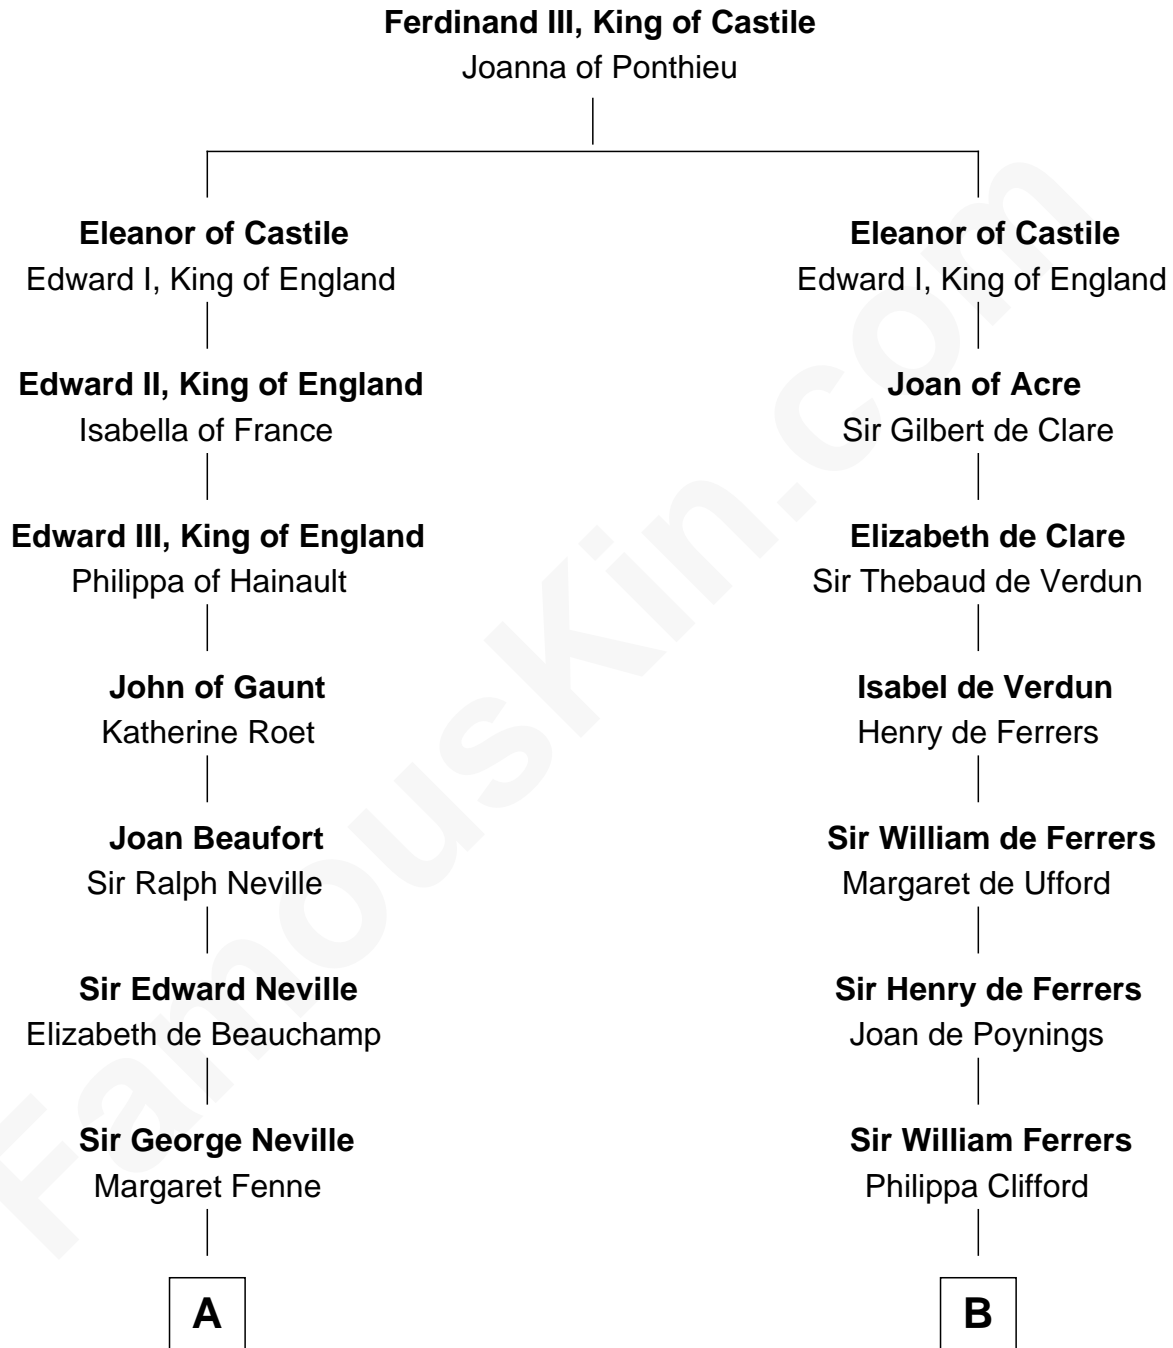

FamousKin.com Relationship Chart of

Princess Diana

Princess of Wales

20th cousin 1 time removed of

Joseph Wharton

Founder of the Wharton School of Business

C

Frederick Spencer

Adelaide Horatia Elizabeth Seymour

Charles Robert Spencer

Margaret Baring

Albert Edward John Spencer

Cynthia Elinor Beatrix Hamilton

Edward John Spencer

Frances Ruth Burke Roche

Princess Diana