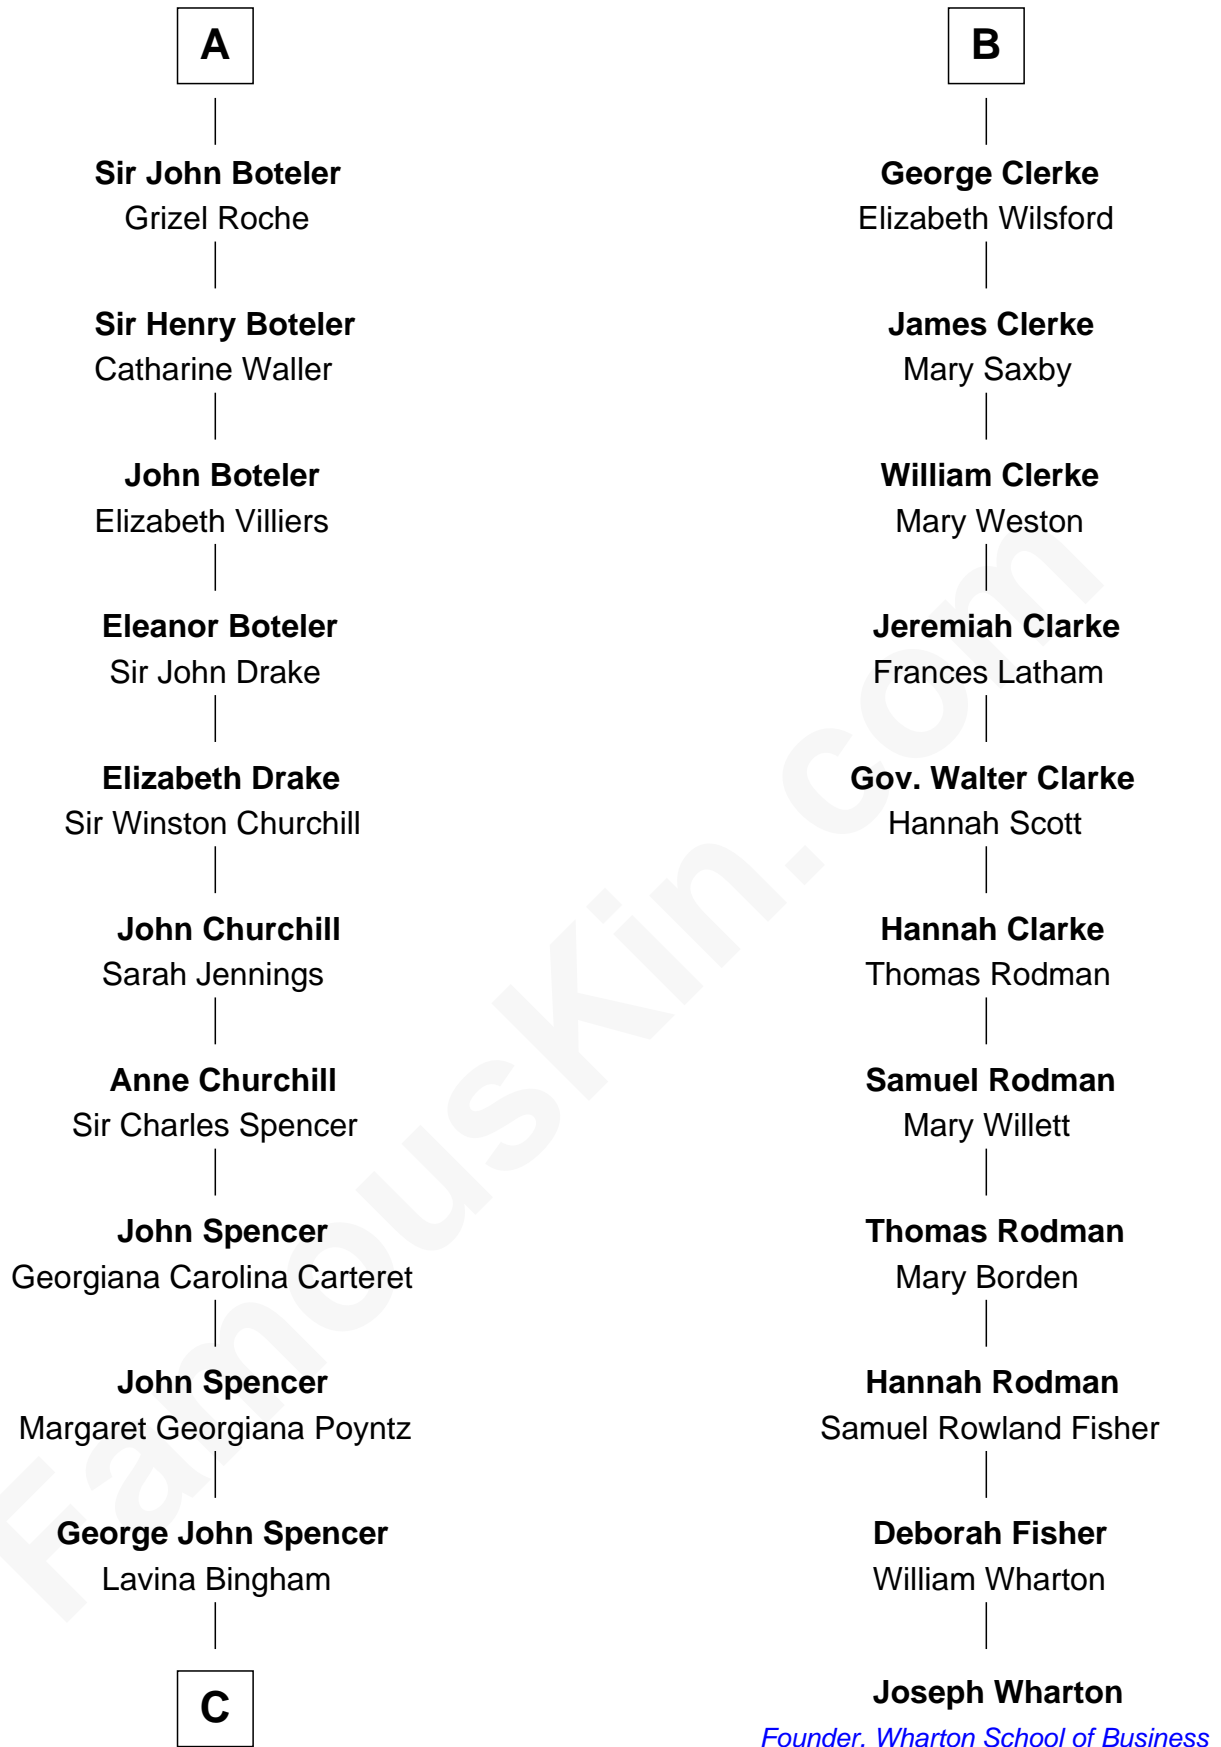

## Relationship Chart of

### Princess Diana

*Princess of Wales*

17th cousin 4 times removed of

### Joseph Wharton

*Founder of the Wharton School of Business*

**C**

—  
**Frederick Spencer**

Adelaide Horatia Elizabeth Seymour

—  
**Charles Robert Spencer**

Margaret Baring

—  
**Albert Edward John Spencer**