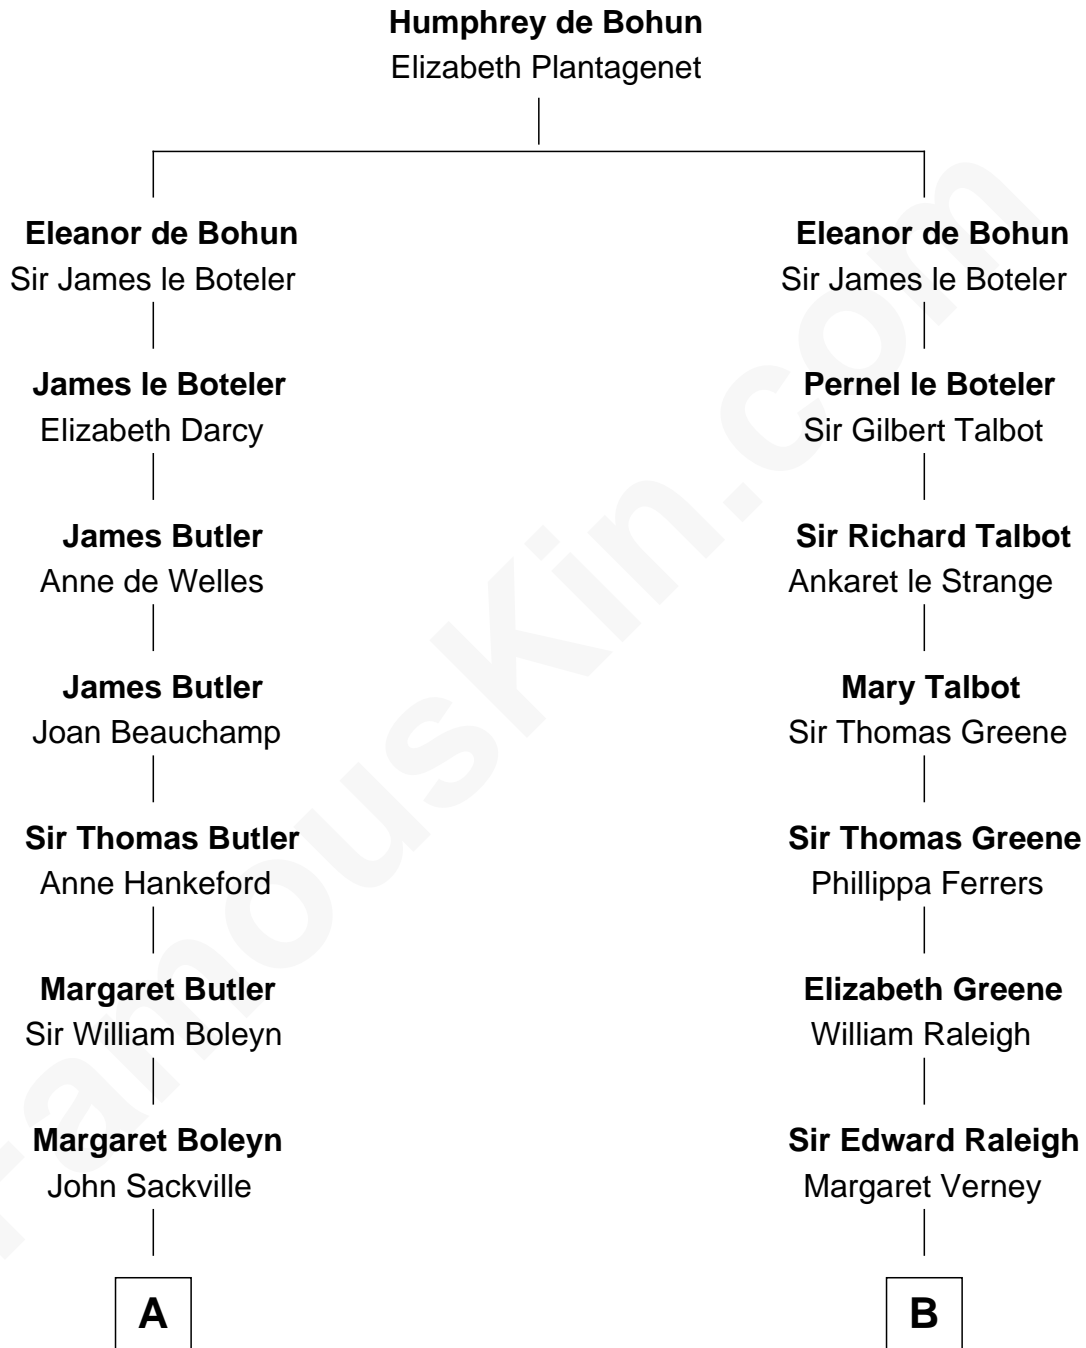

FamousKin.com

Relationship Chart of

Princess Diana

Princess of Wales

18th cousin 2 times removed of

Joseph Wharton
 Founder of the Wharton School of Business

FamousKin.com