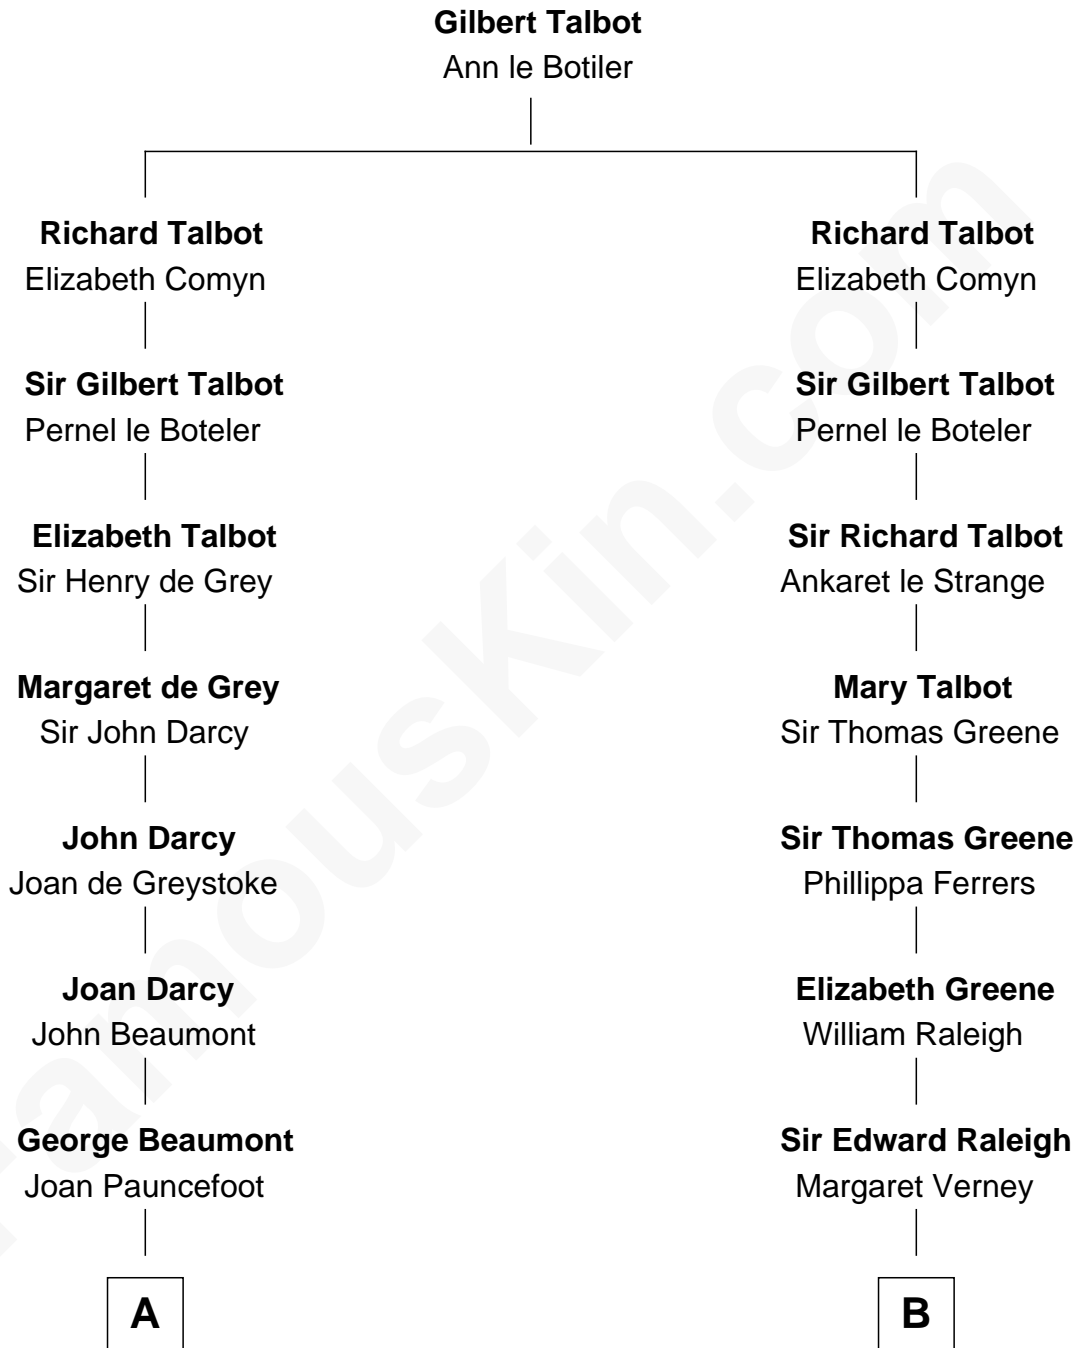

FamousKin.com

Relationship Chart of

Princess Diana

Princess of Wales

18th cousin 3 times removed of

Joseph Wharton

Founder of the Wharton School of Business

C

Charles George Bingham
Cecilia Catherine Gordon-Lennox

Rosalind Cecilia Caroline Bingham
James Albert Edward Hamilton

Cynthia Elinor Beatrix Hamilton
Albert Edward John Spencer

Edward John Spencer
Frances Ruth Burke Roche

Princess Diana
Princess of Wales

D

Deborah Fisher
William Wharton

Joseph Wharton
Founder, Wharton School of Business

FamousKin.com