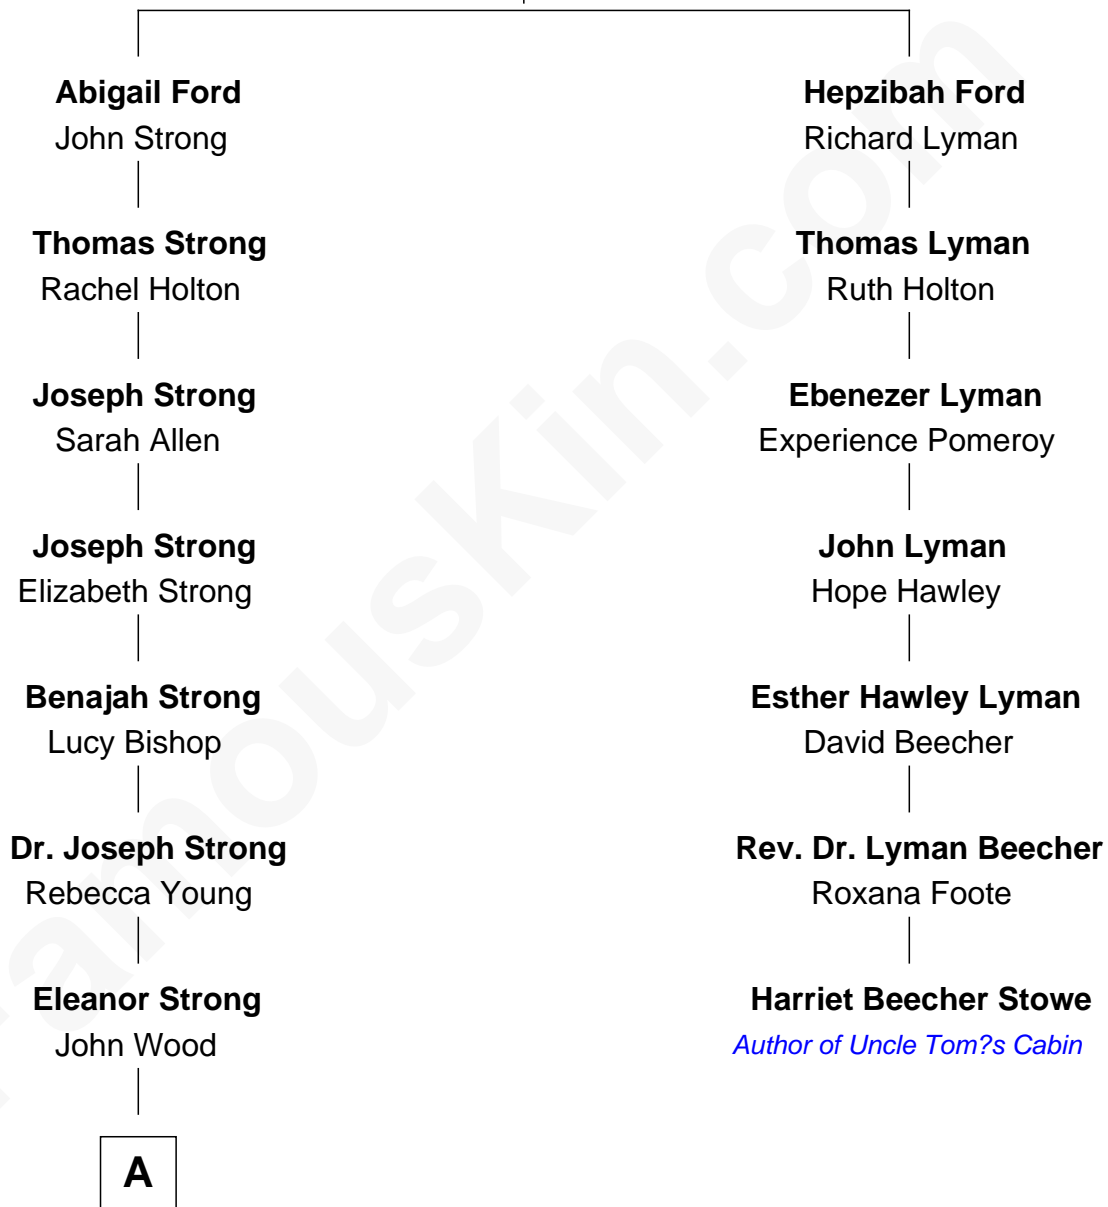

FamousKin.com Relationship Chart of

Princess Diana

Princess of Wales

6th cousin 5 times removed of

Harriet Beecher Stowe

Author of Uncle Tom's Cabin

Thomas Ford
Elizabeth Charde

A

—
Ellen Wood

Franklin H. Work

—
Frances Eleanor Work

James Boothby Burke Roche

—
Edmund Maurice Burke Roche

Ruth Sylvia Gill

—
Frances Ruth Burke Roche

Edward John Spencer

—
Princess Diana

Princess of Wales

FamousKin.com