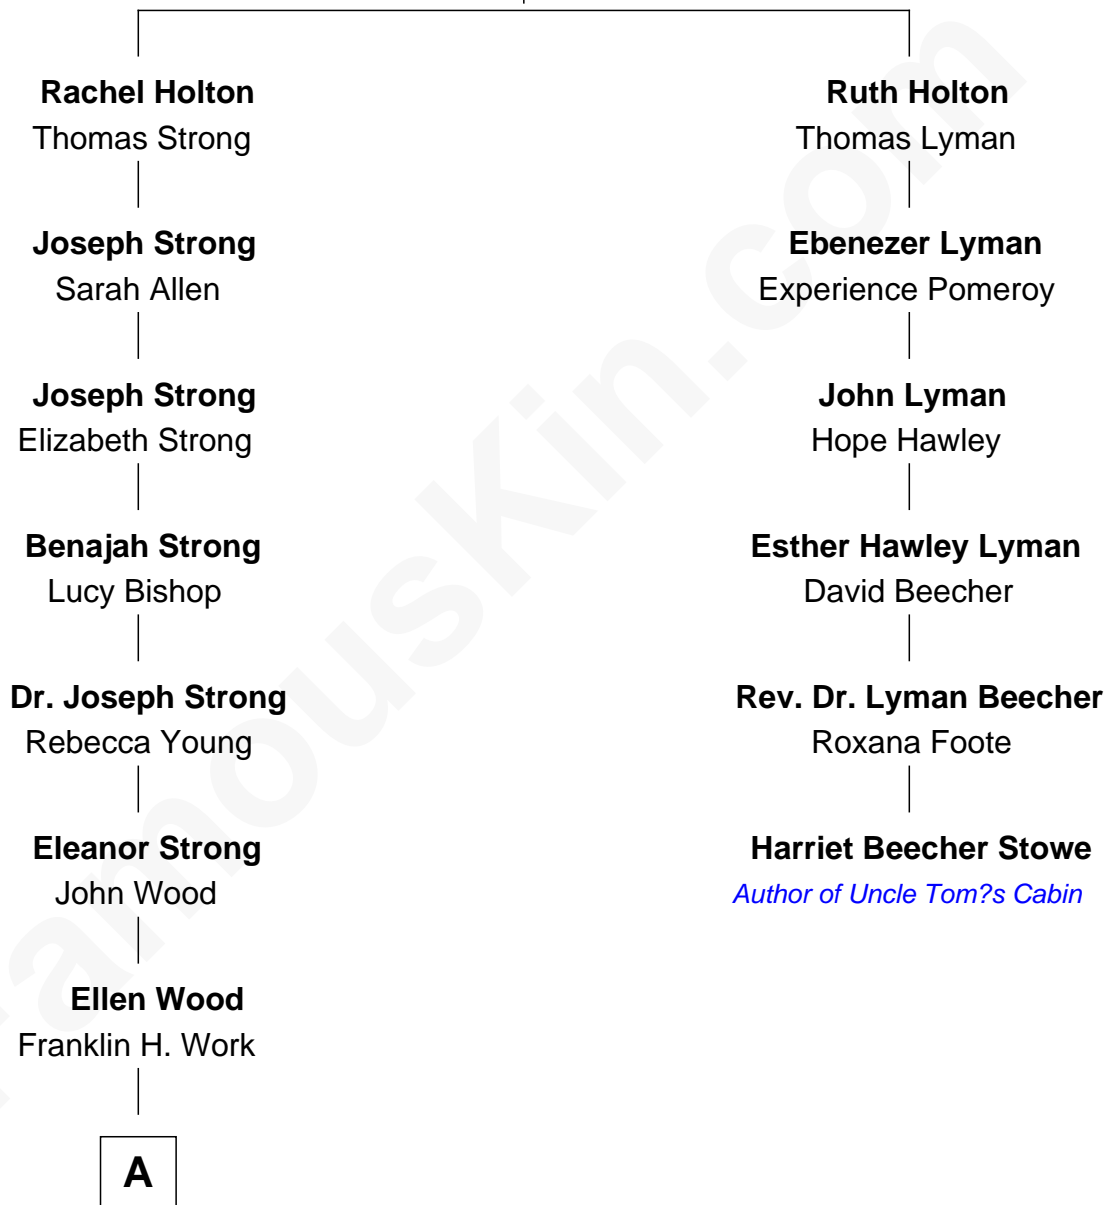

# FamousKin.com Relationship Chart of

**Princess Diana**

*Princess of Wales*

5th cousin 5 times removed of

**Harriet Beecher Stowe**

*Author of Uncle Tom's Cabin*

**William Holton**

Mary - - - - -

**A**

—  
**Frances Eleanor Work**  
James Boothby Burke Roche

—  
**Edmund Maurice Burke Roche**  
Ruth Sylvia Gill

—  
**Frances Ruth Burke Roche**  
Edward John Spencer

—  
**Princess Diana**  
*Princess of Wales*