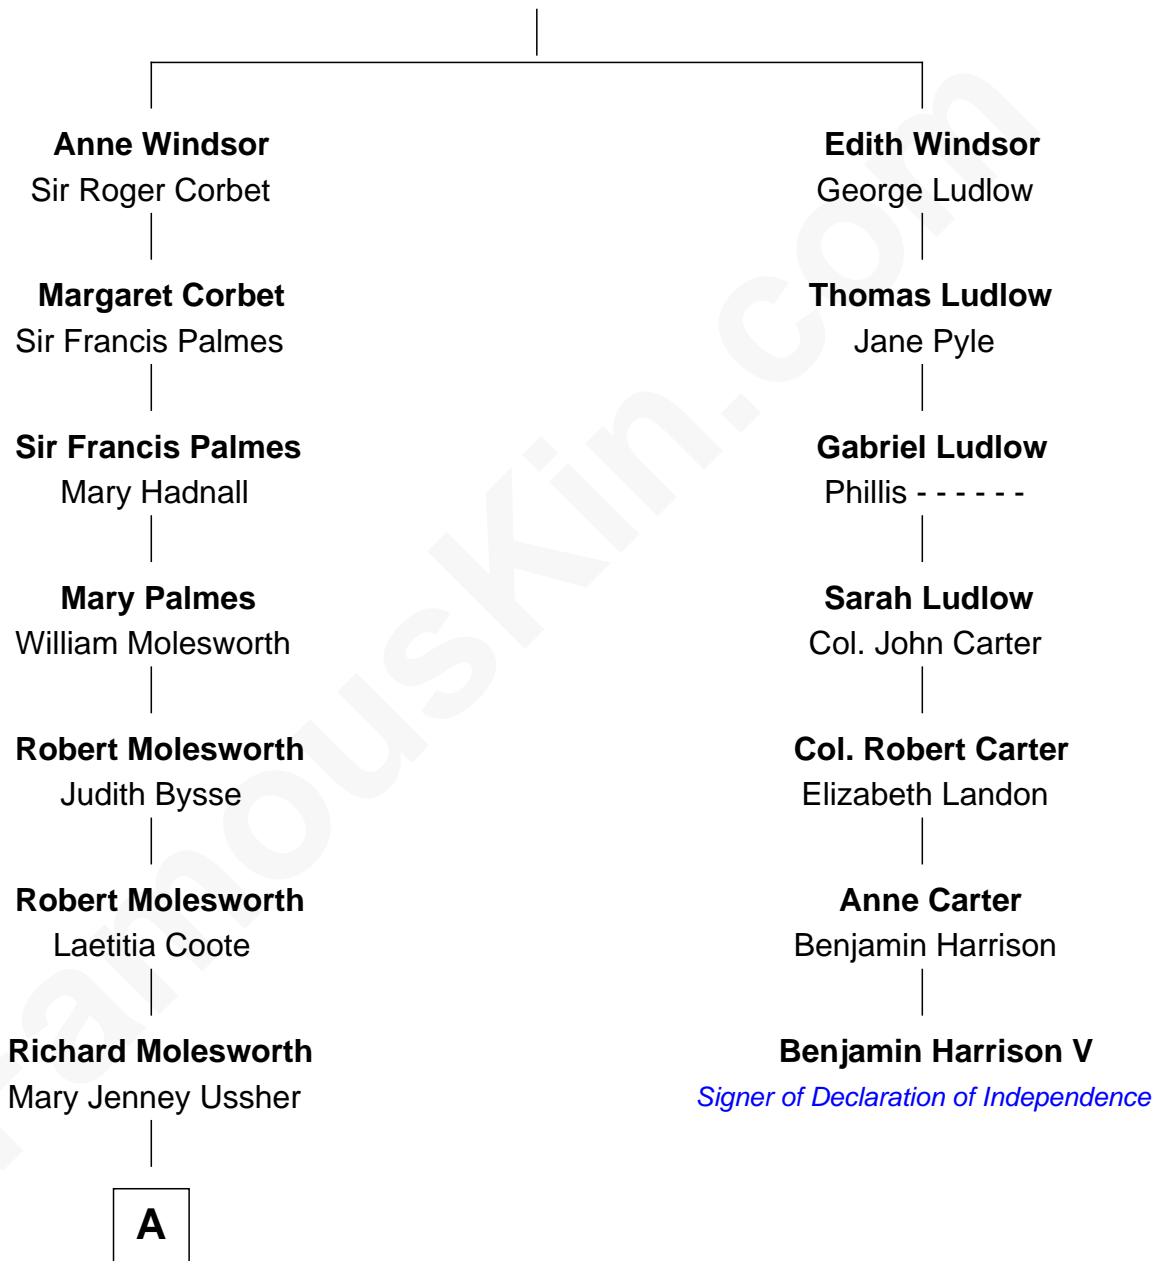

FamousKin.com

Relationship Chart of

Princess Diana

Princess of Wales

6th cousin 8 times removed of

Benjamin Harrison V
Signer of the Declaration of Independence

Sir Andrews de Windsor
Elizabeth Blount

A

—
Louisa Molesworth

William Brabazon Ponsonby

—
Mary Elizabeth Ponsonby

Charles Grey

—
Elizabeth Grey

John Crocker Bulteel

—
Louisa Emily Charlotte Bulteel

Edward Charles Baring