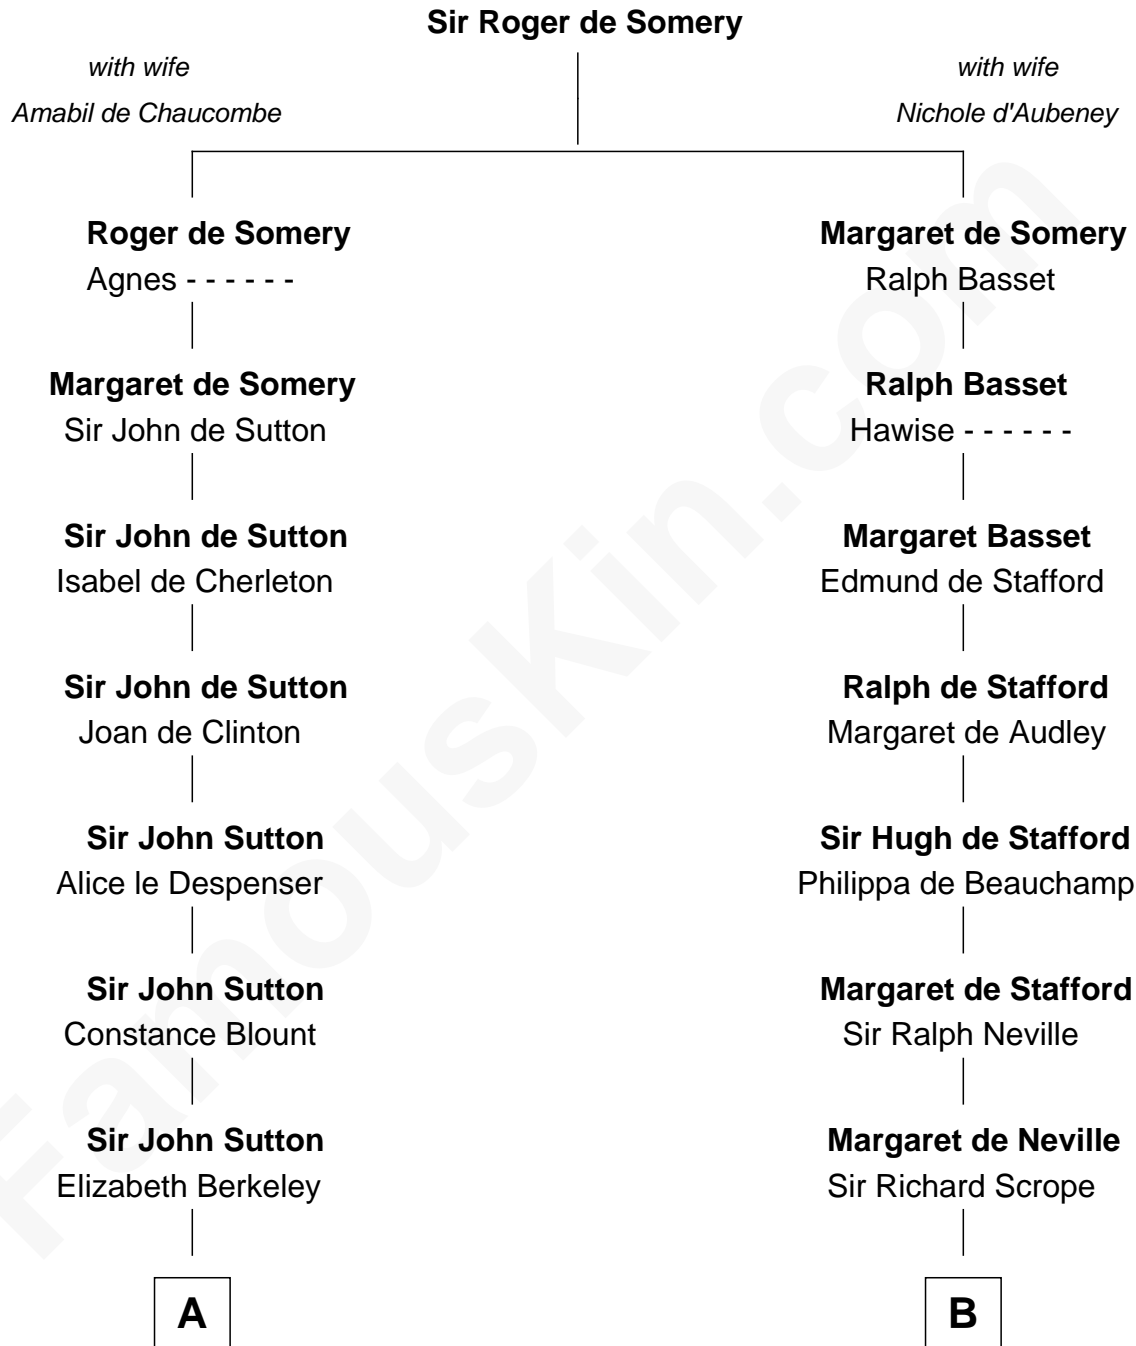

## Relationship Chart of

### Princess Diana

Princess of Wales

17th cousin 4 times removed of

**Benjamin Harrison V**  
Signer of the Declaration of Independence

**C**

**Adelaide Horatia Elizabeth Seymour**

Frederick Spencer

**Charles Robert Spencer**

Margaret Baring

**Albert Edward John Spencer**

Cynthia Elinor Beatrix Hamilton

**Edward John Spencer**

Frances Ruth Burke Roche

**Princess Diana**

*Princess of Wales*

FamousKin.com