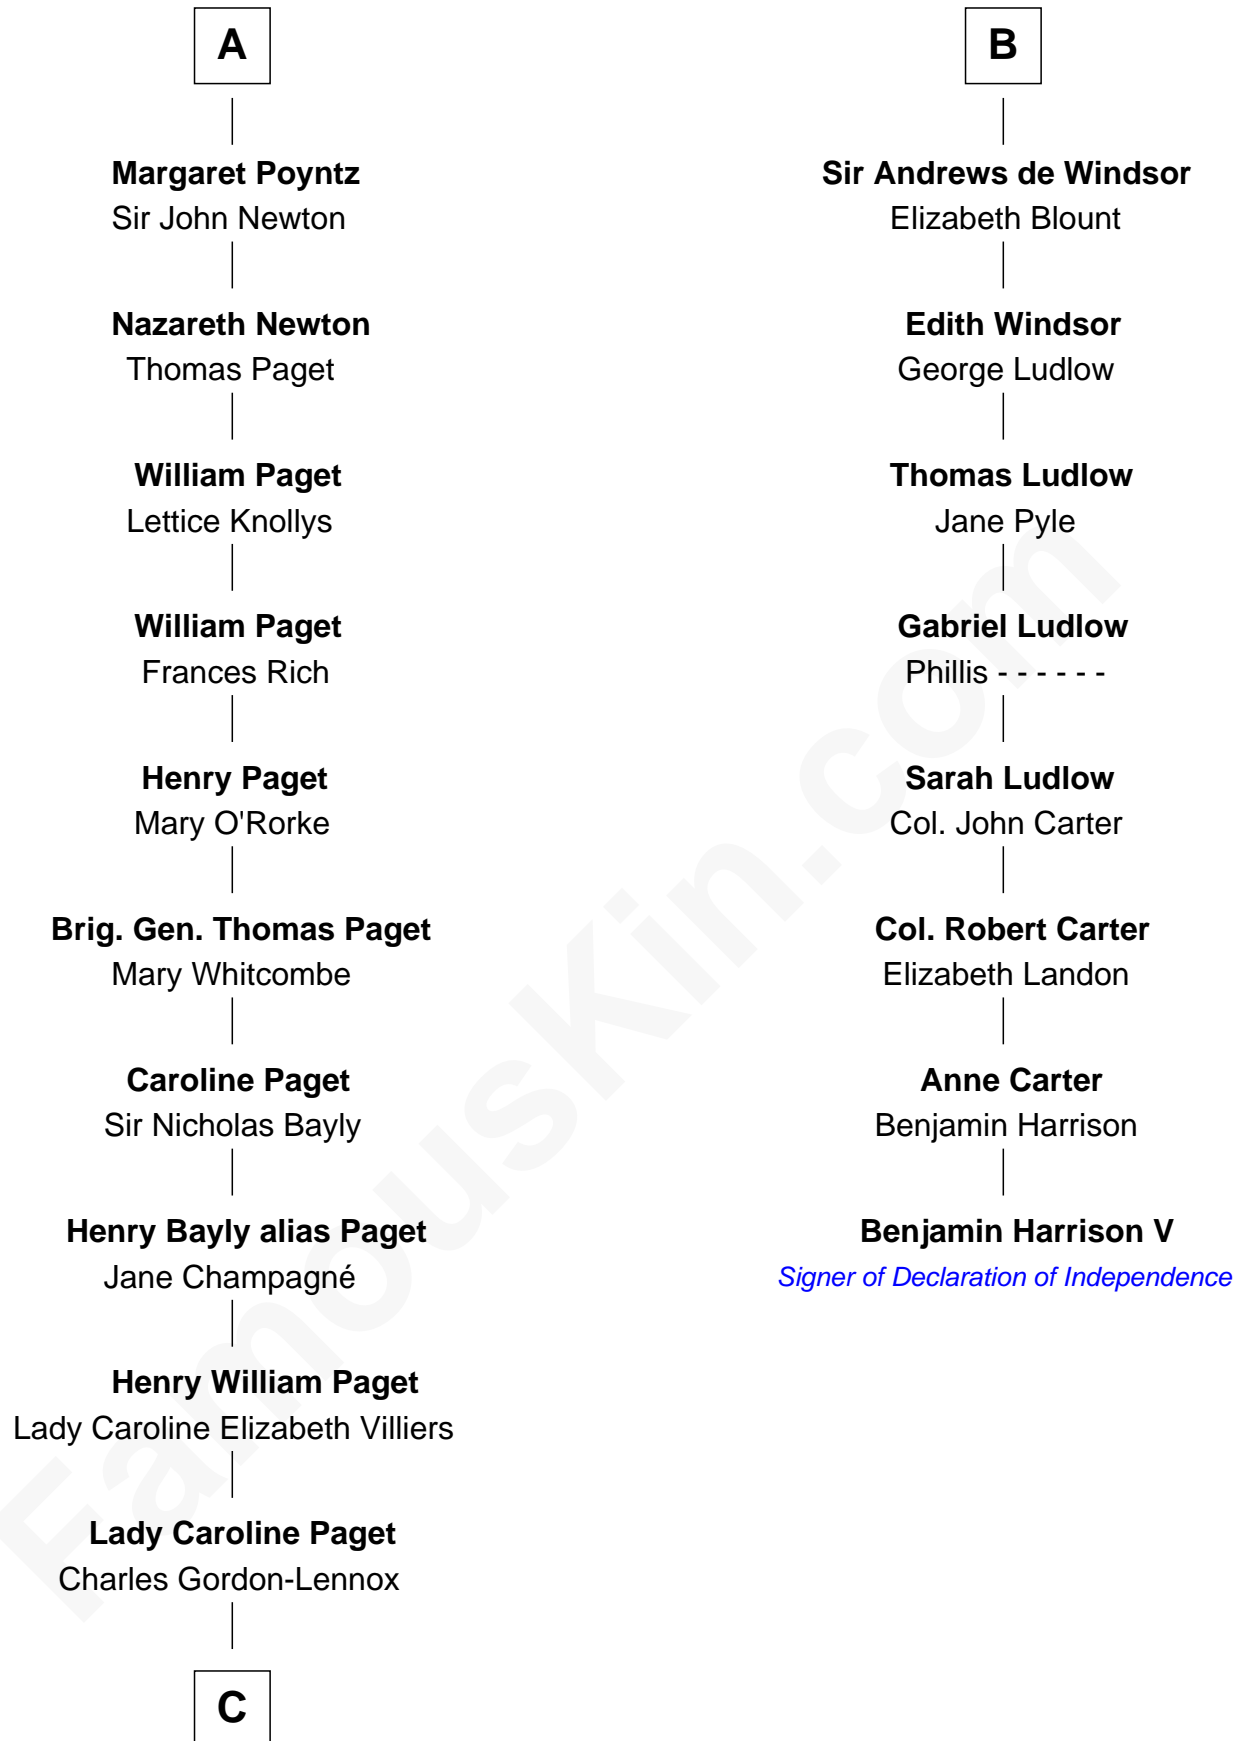

FamousKin.com

Relationship Chart of

Princess Diana

Princess of Wales

14th cousin 7 times removed of

Benjamin Harrison V
Signer of the Declaration of Independence

C

Cecilia Catherine Gordon-Lennox

Charles George Bingham

Rosalind Cecilia Caroline Bingham

James Albert Edward Hamilton

Cynthia Elinor Beatrix Hamilton

Albert Edward John Spencer

Edward John Spencer

Frances Ruth Burke Roche

Princess Diana