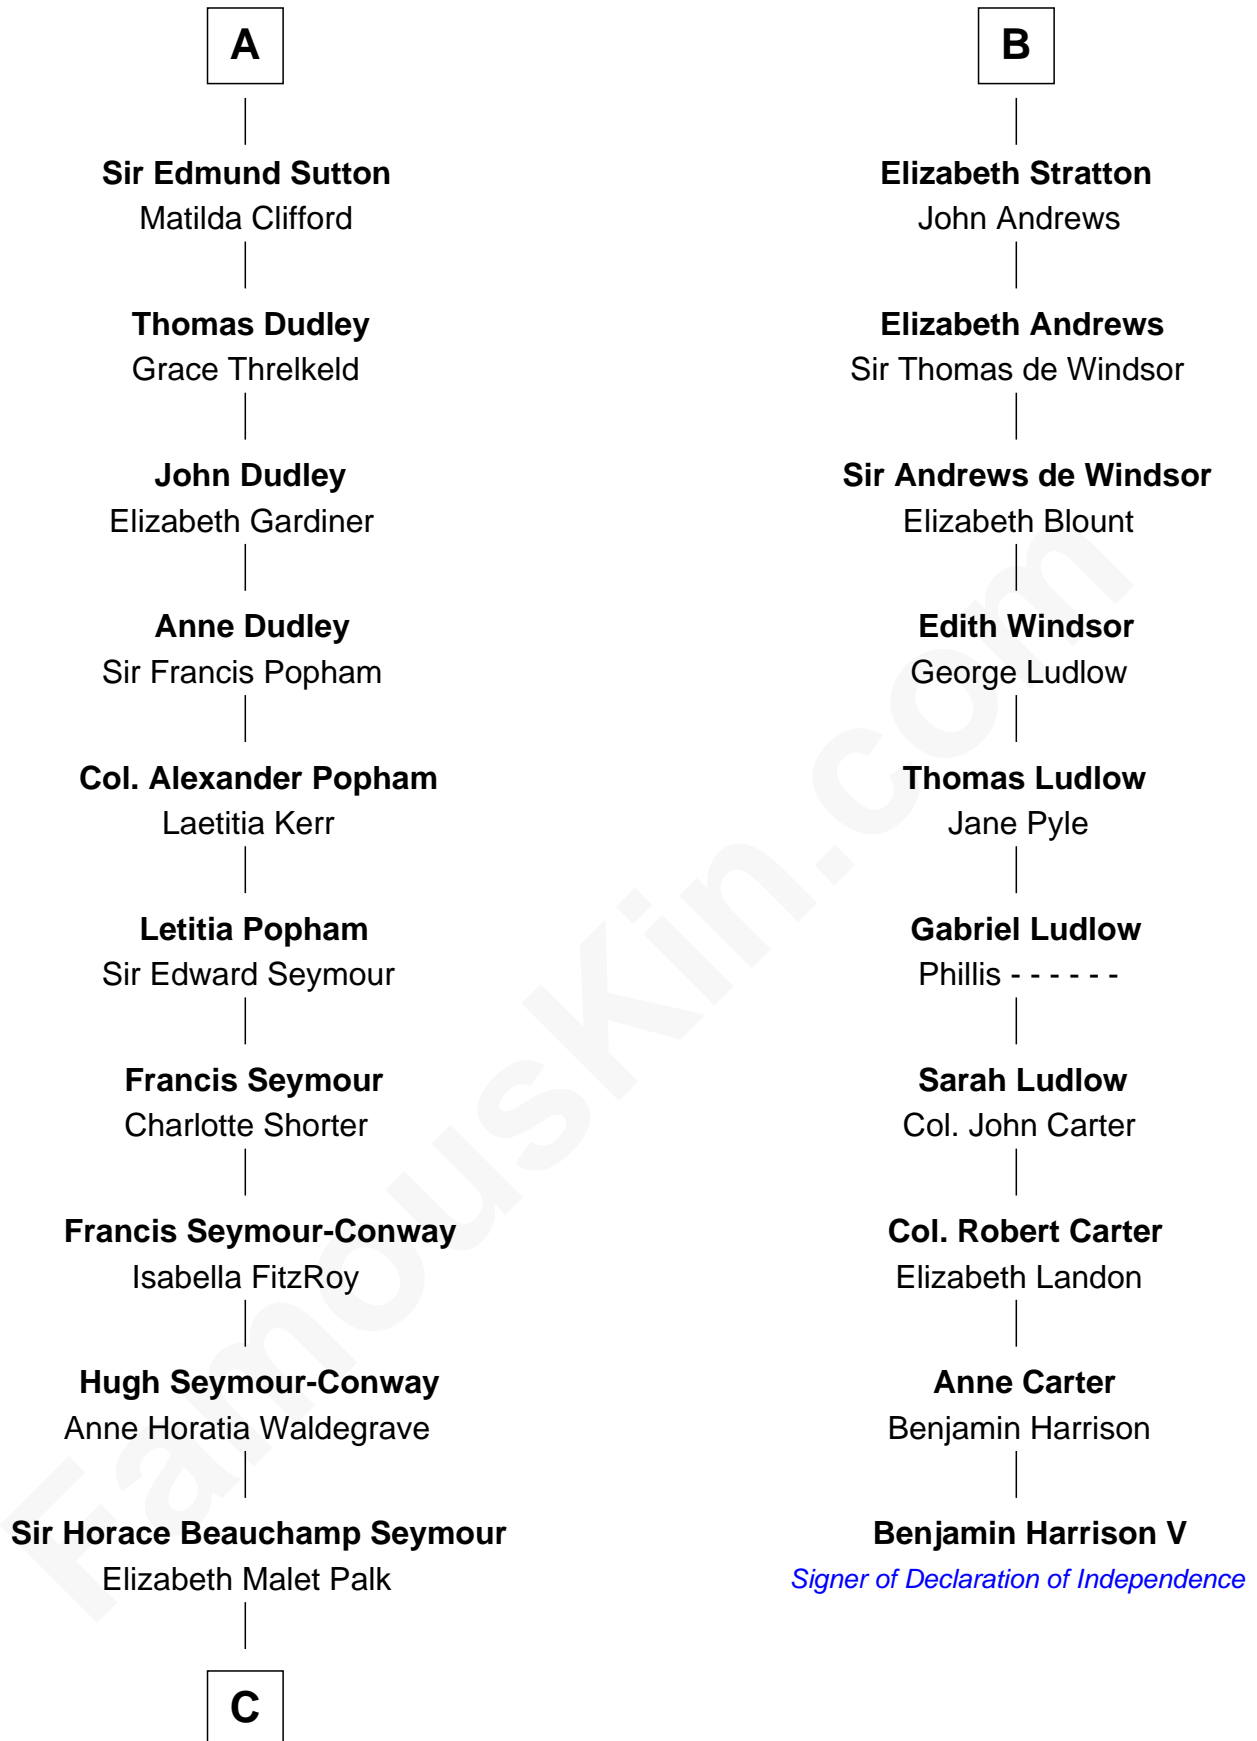

FamousKin.com Relationship Chart of

Princess Diana

Princess of Wales

16th cousin 5 times removed of

Benjamin Harrison V

Signer of the Declaration of Independence

C

Adelaide Horatia Elizabeth Seymour

Frederick Spencer

Charles Robert Spencer

Margaret Baring

Albert Edward John Spencer

Cynthia Elinor Beatrix Hamilton

Edward John Spencer

Frances Ruth Burke Roche

Princess Diana