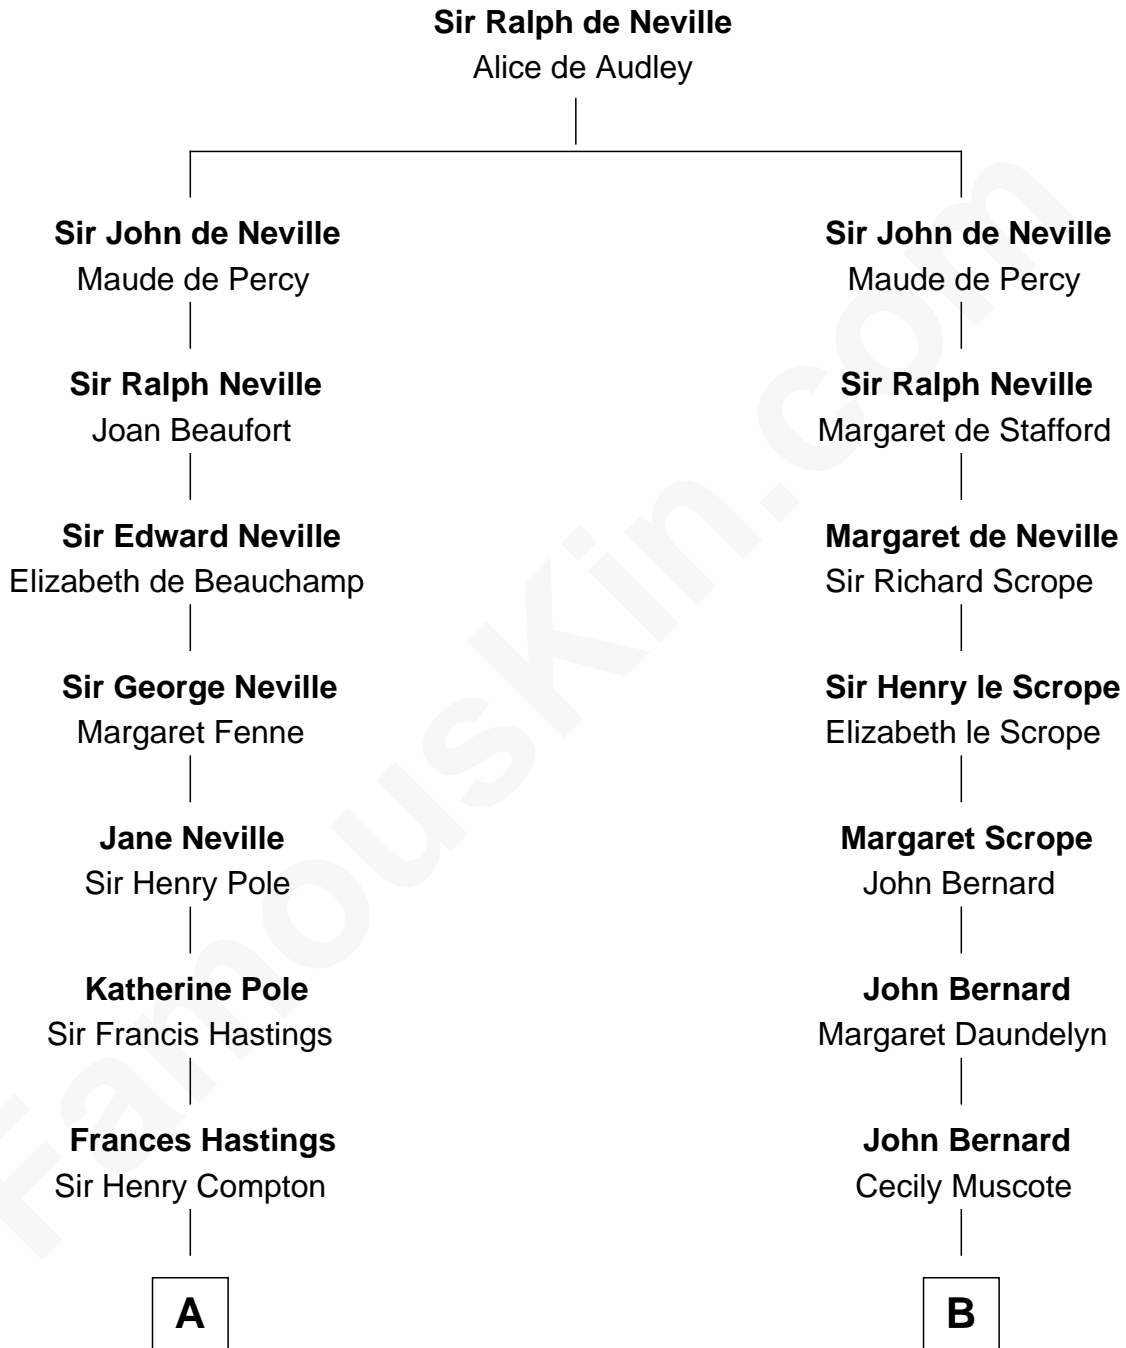

FamousKin.com

Relationship Chart of

Princess Diana

Princess of Wales

13th cousin 5 times removed of

Benjamin Harrison V
Signer of the Declaration of Independence

C

Edward John Spencer
Frances Ruth Burke Roche

Princess Diana
Princess of Wales

FamousKin.com