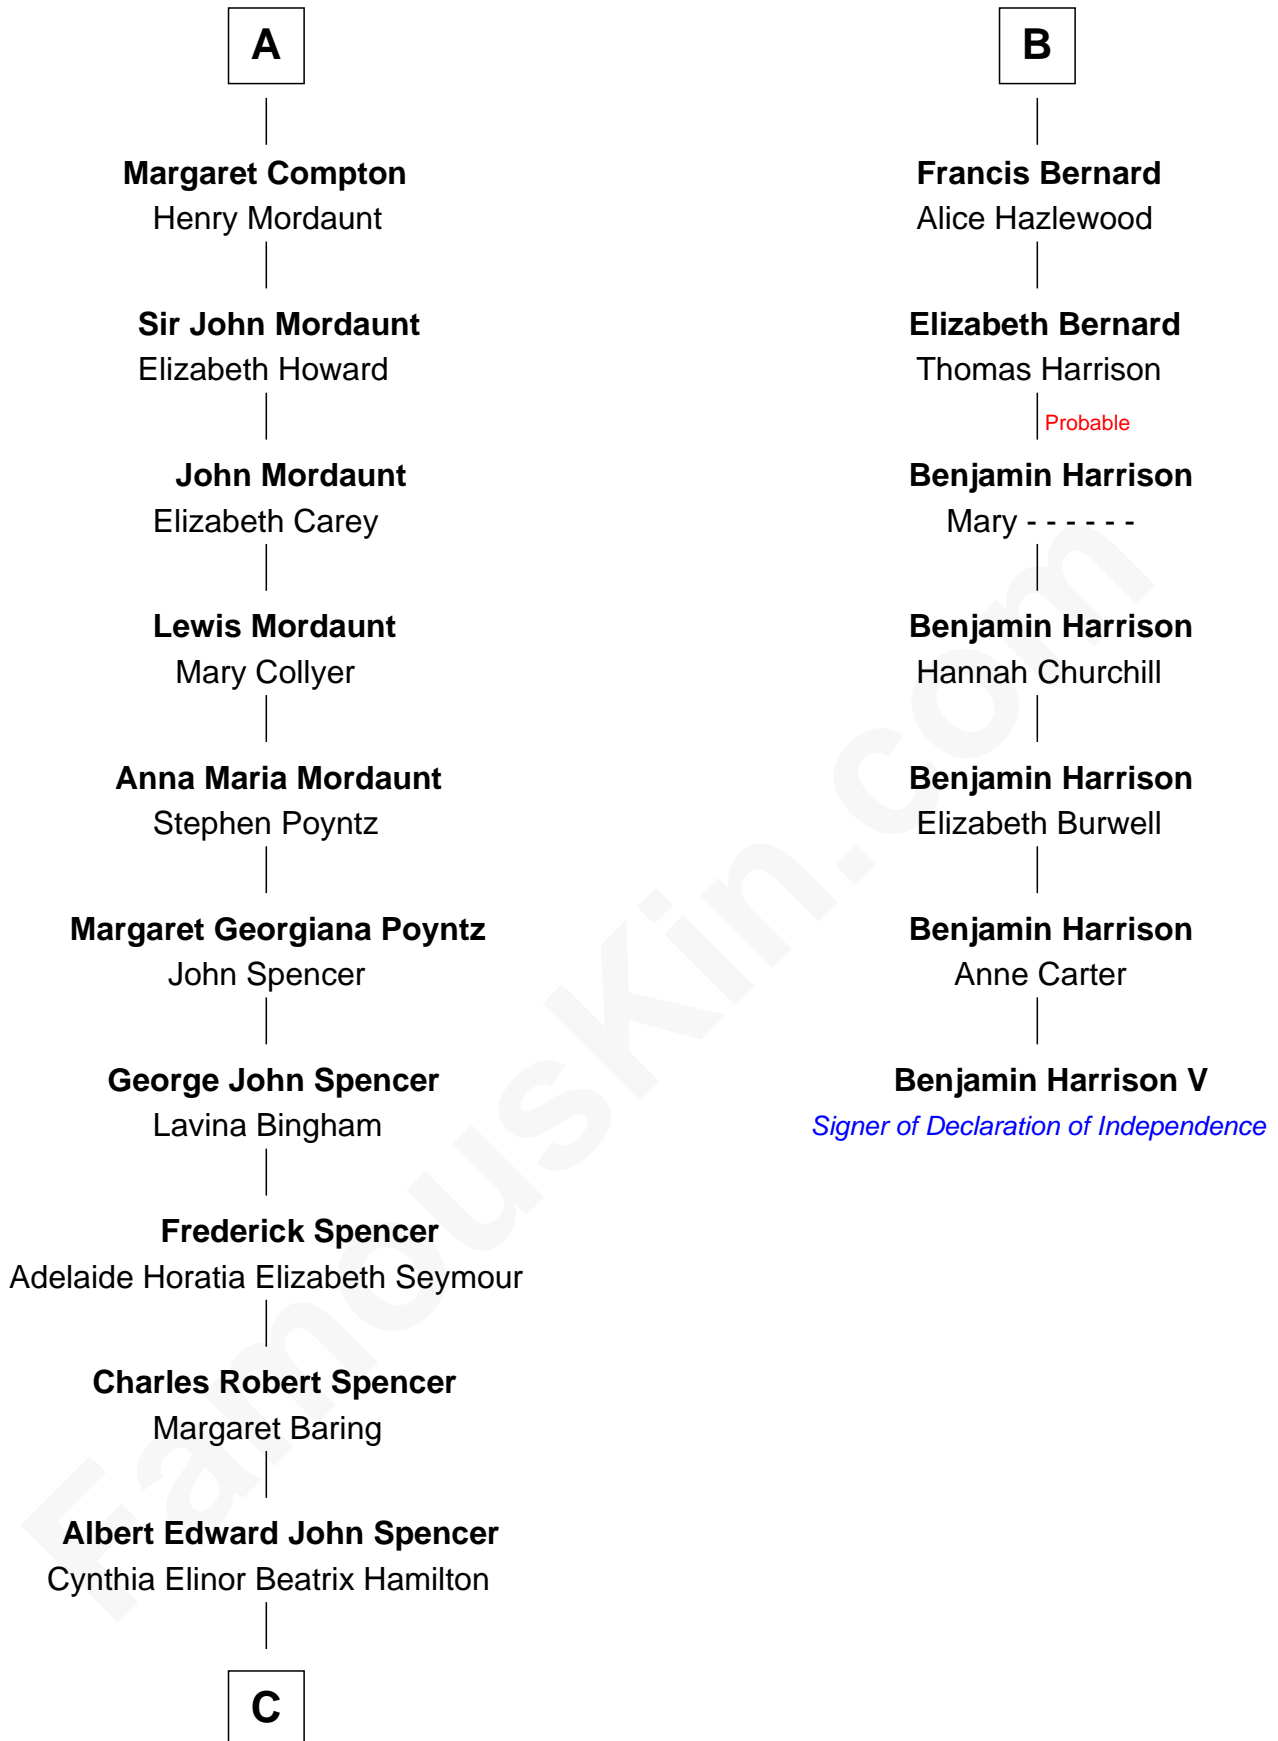

FamousKin.com

Relationship Chart of

Princess Diana

Princess of Wales

13th cousin 5 times removed of

Benjamin Harrison V
Signer of the Declaration of Independence

C

Edward John Spencer
Frances Ruth Burke Roche

Princess Diana
Princess of Wales

FamousKin.com