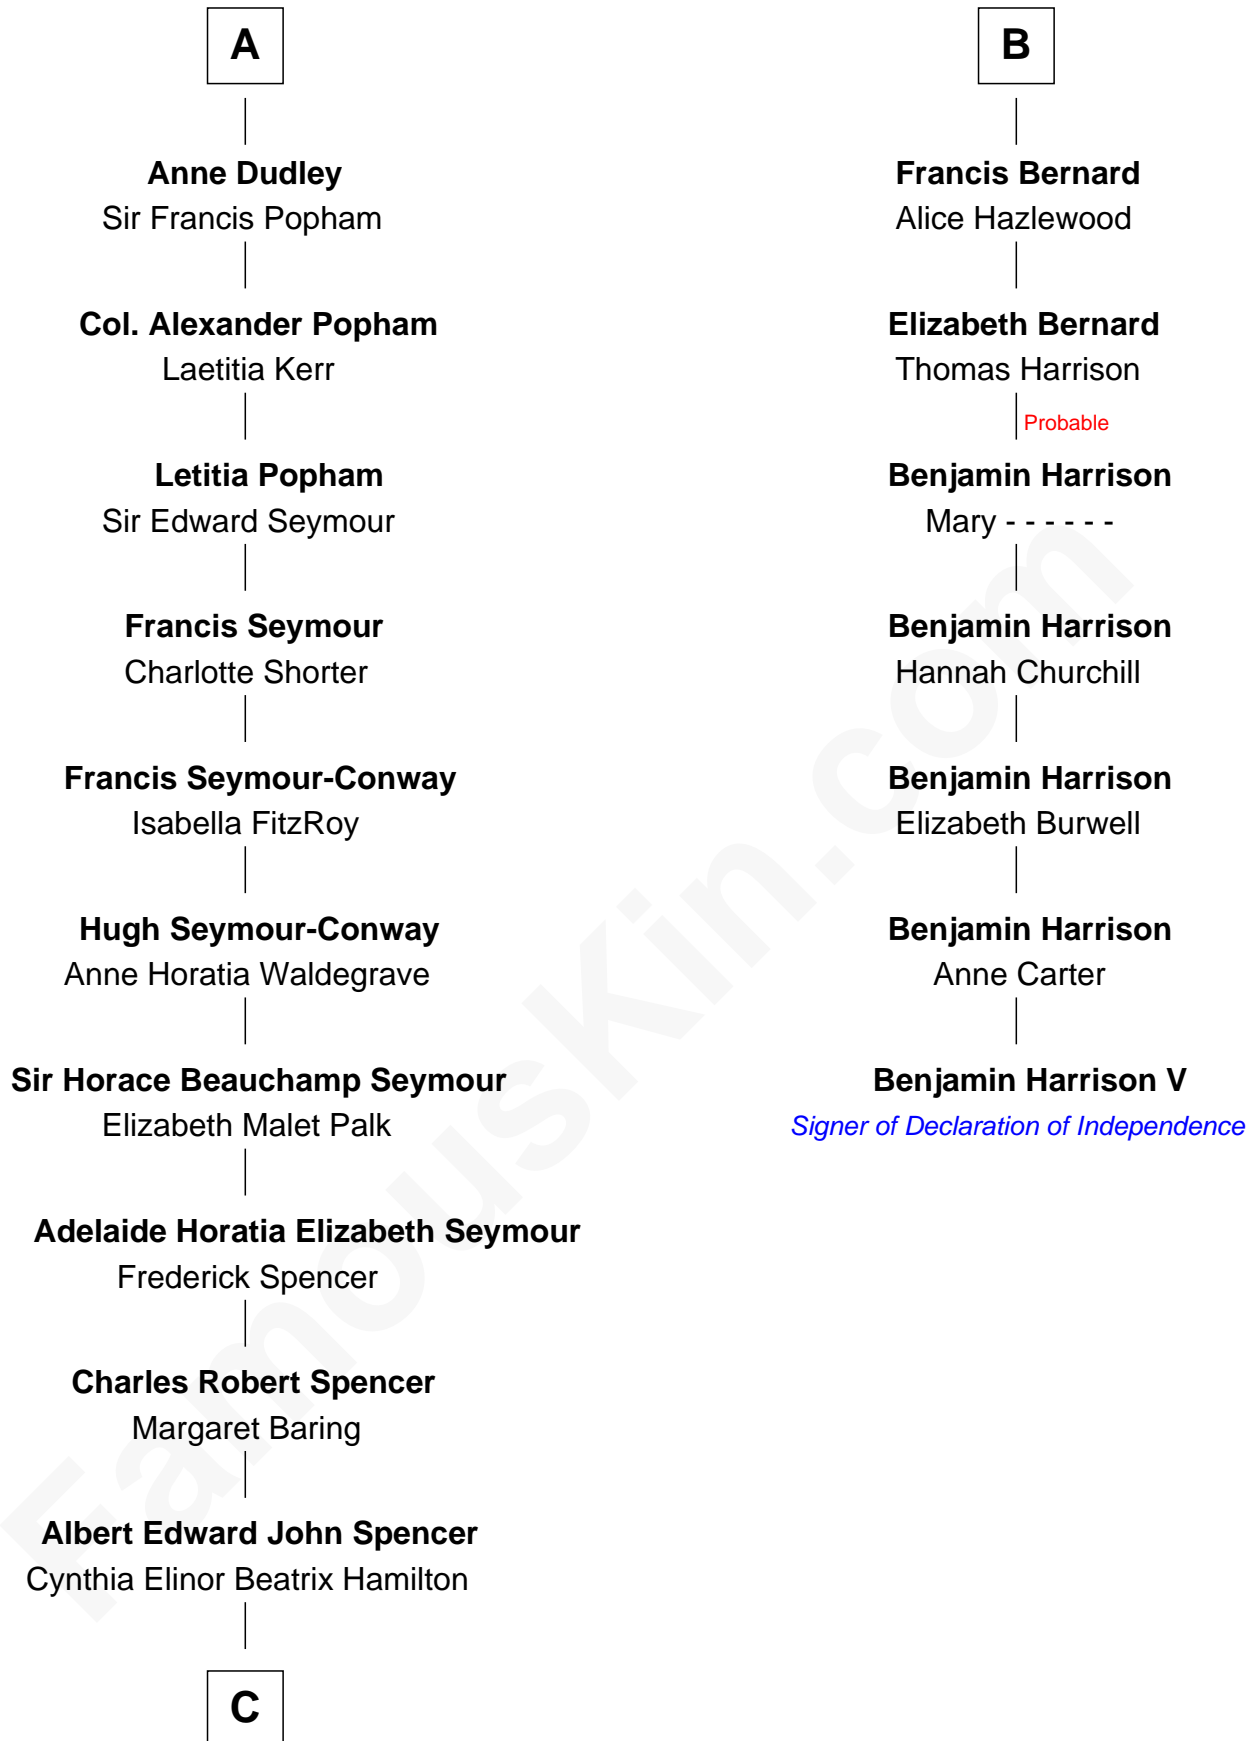

FamousKin.com Relationship Chart of

Princess Diana

Princess of Wales

13th cousin 5 times removed of

Benjamin Harrison V

Signer of the Declaration of Independence

C

Edward John Spencer
Frances Ruth Burke Roche

Princess Diana
Princess of Wales

FamousKin.com