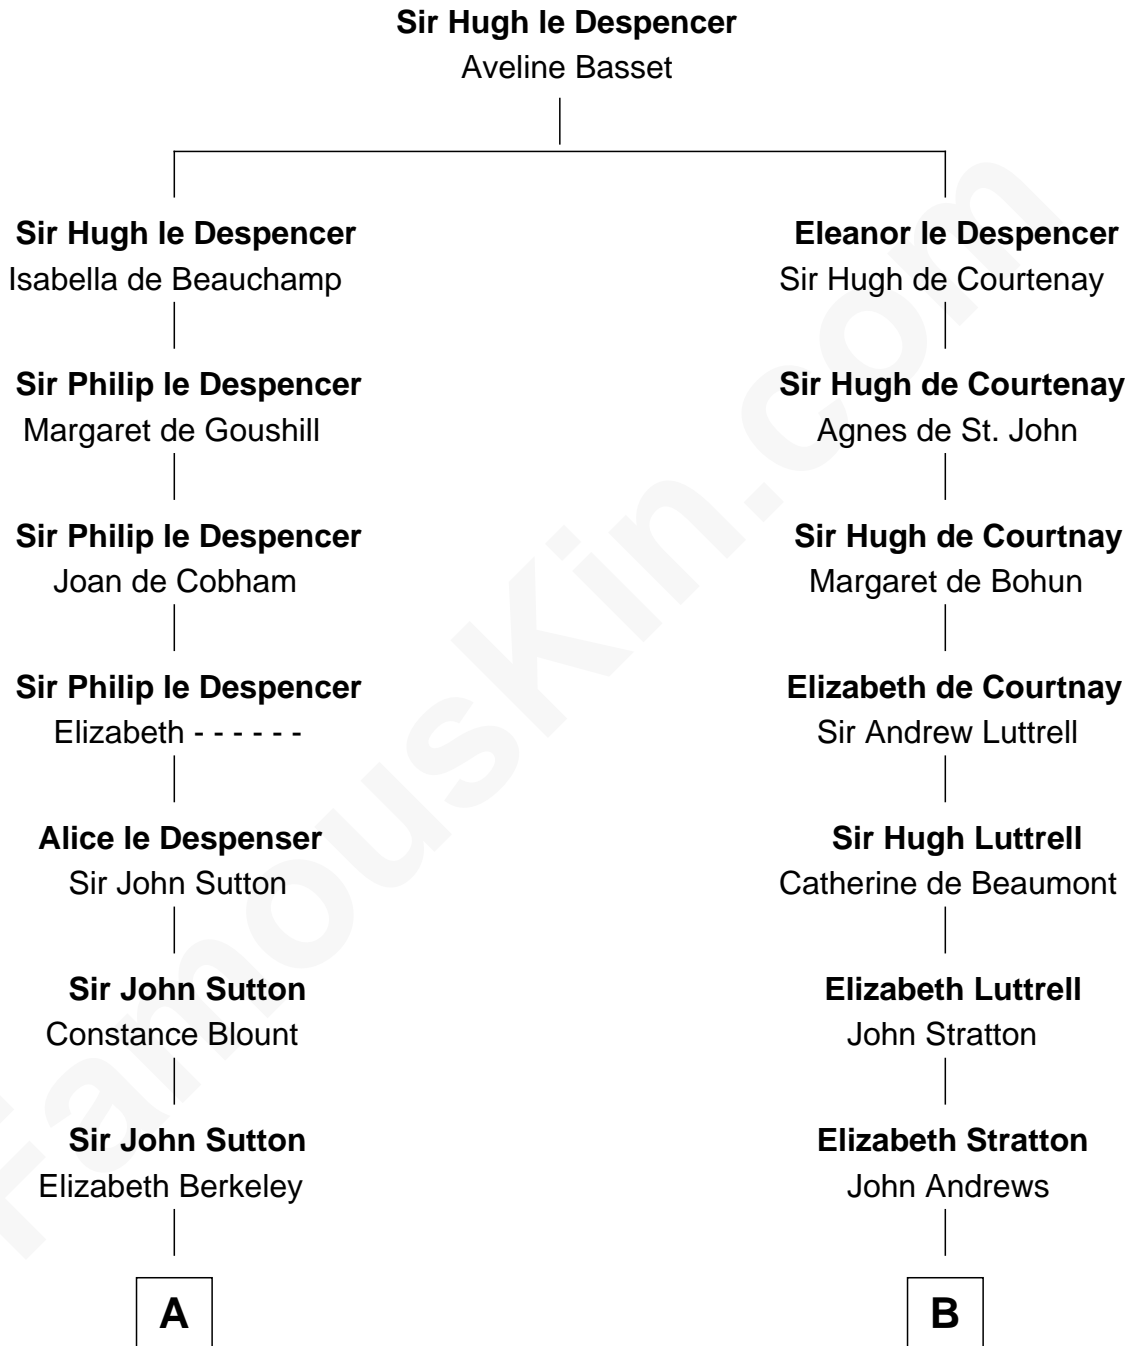

FamousKin.com

Relationship Chart of

Princess Diana

Princess of Wales

15th cousin 6 times removed of

Benjamin Harrison V
Signer of the Declaration of Independence

C

Adelaide Horatia Elizabeth Seymour

Frederick Spencer

Charles Robert Spencer

Margaret Baring

Albert Edward John Spencer

Cynthia Elinor Beatrix Hamilton

Edward John Spencer

Frances Ruth Burke Roche

Princess Diana